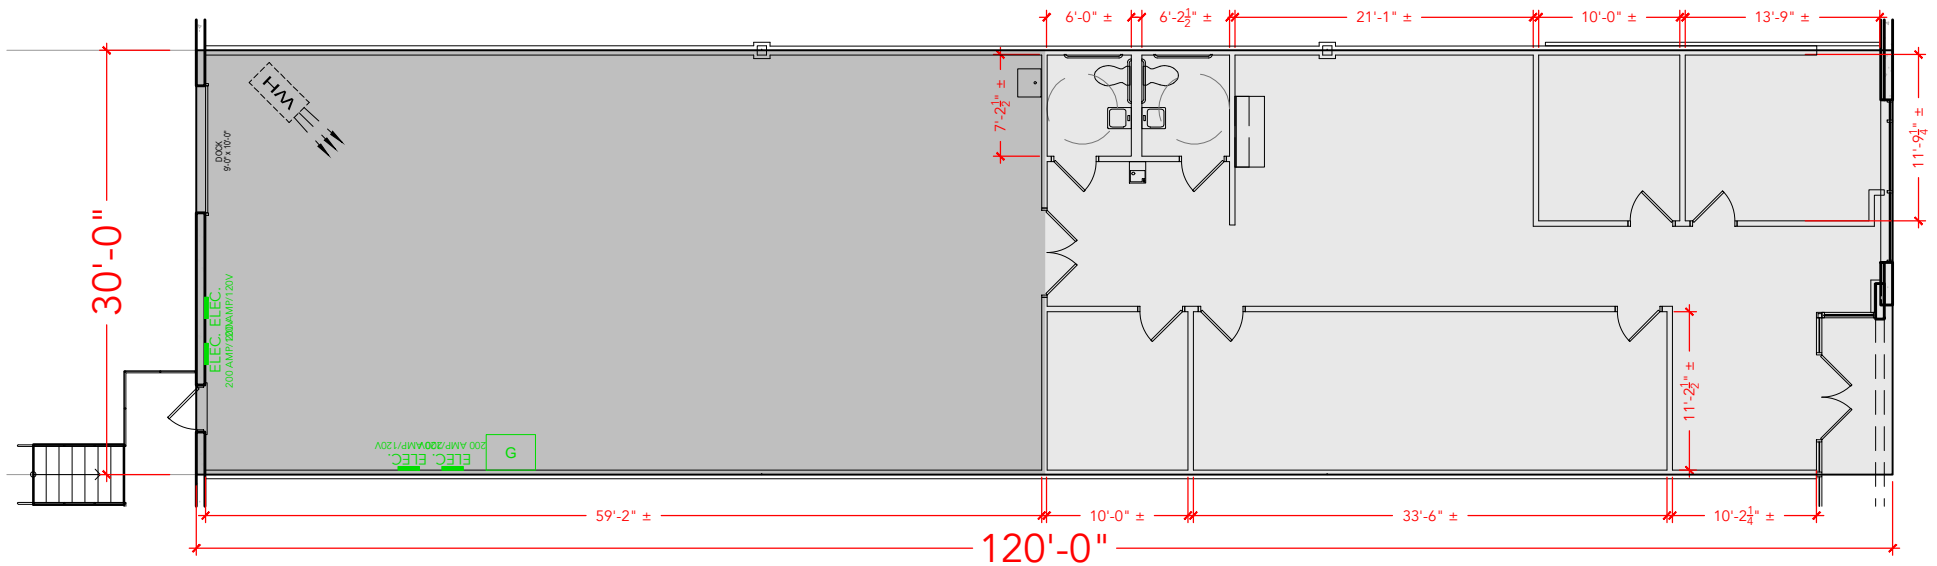

TOTAL SF AVAILABLE - 3,636 RSF

OFFICE - 1,818 RSF

WAREHOUSE - 1,818 RSF

Key Plan

Floor Plan