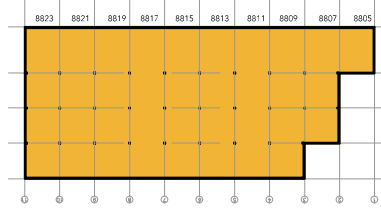

**TOTAL SF AVAILABLE 35,400 SF**

OFFICE - 5,660 SF

WAREHOUSE SF - 29,740 SF

2,390 SF. FREEZER ADDITION NOT INCLUDED IN TOTALS

[Click to access 3D model](#)

Key Plan

Floor Plan