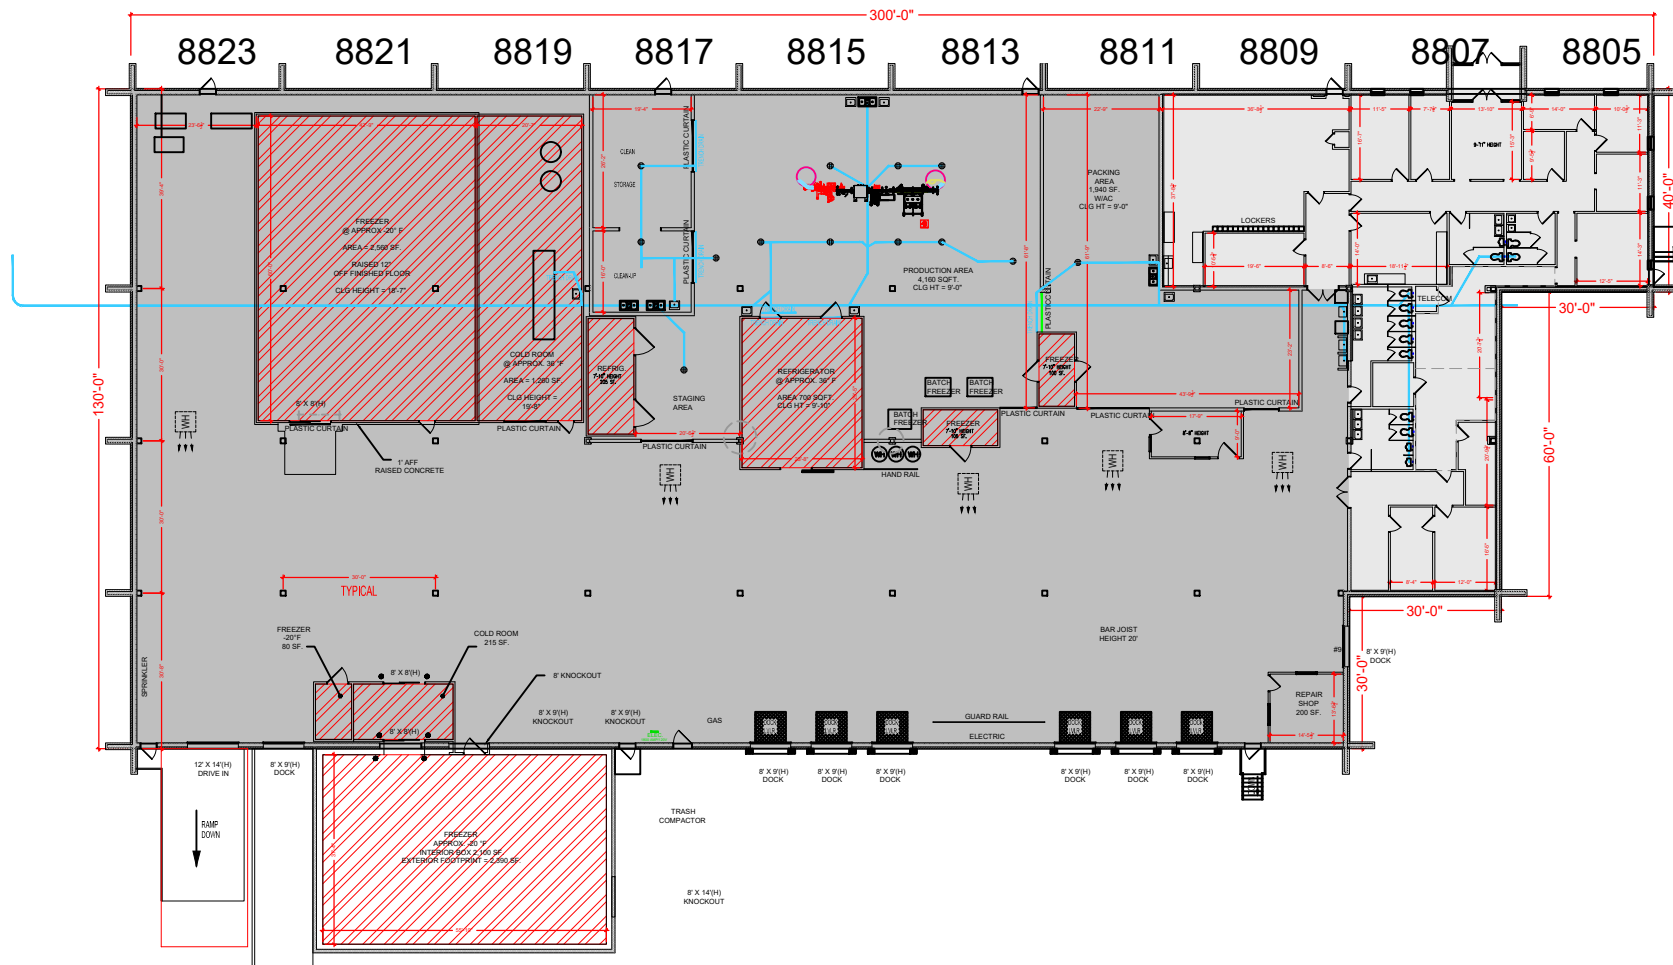

**TOTAL SF AVAILABLE 35,400 SF**

OFFICE - 5,660 SF

WAREHOUSE SF - 29,740 SF

2,390 SF. FREEZER ADDITION NOT INCLUDED IN TOTALS

[Click to access 3D model](#)

Key Plan

Floor Plan