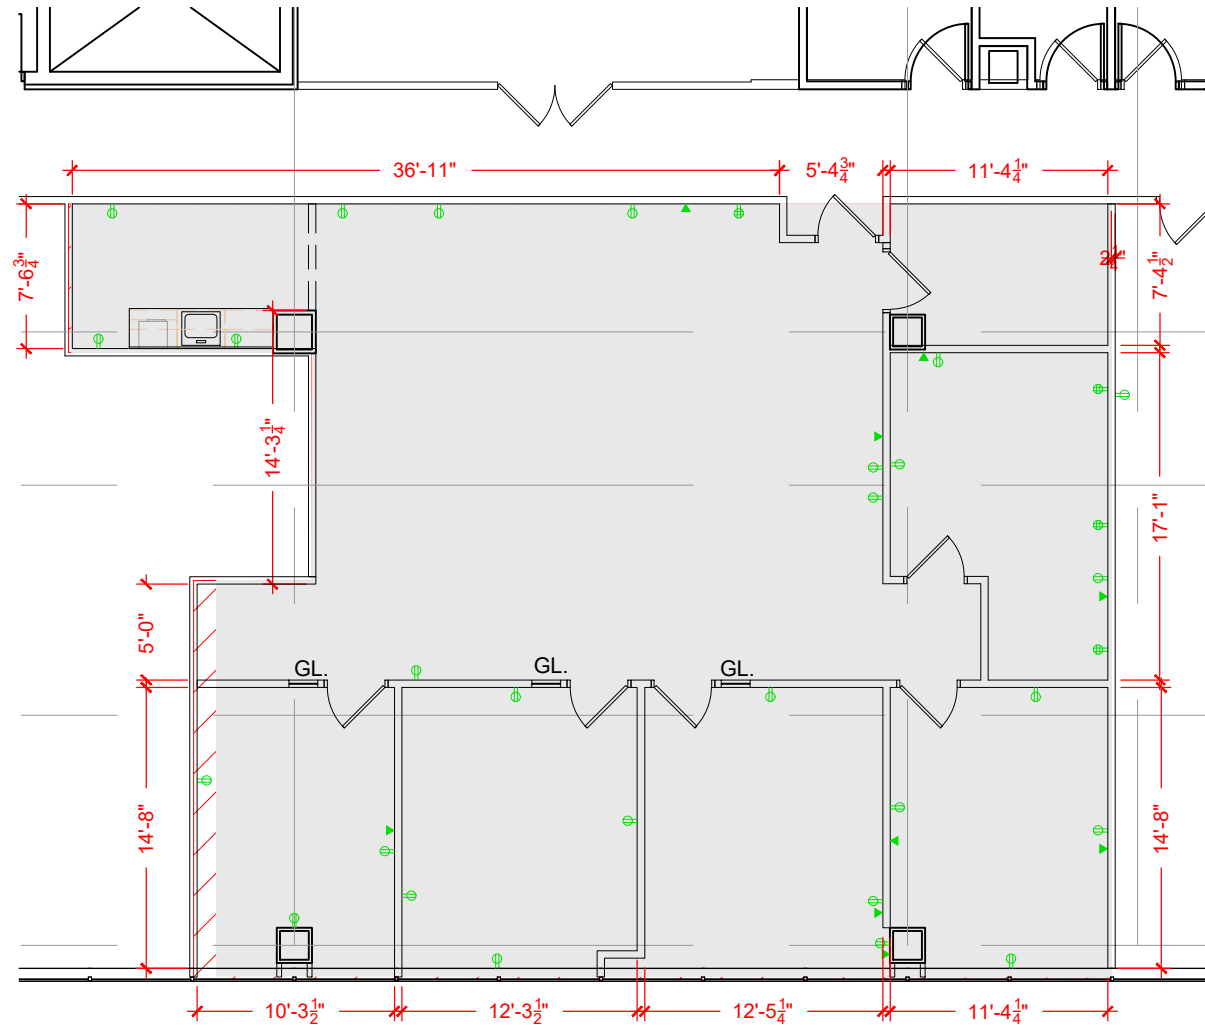

TOTAL SF AVAILABLE -2,107 RSF(12%)

Key Plan

[Click to access 3D model](#)

Floor Plan