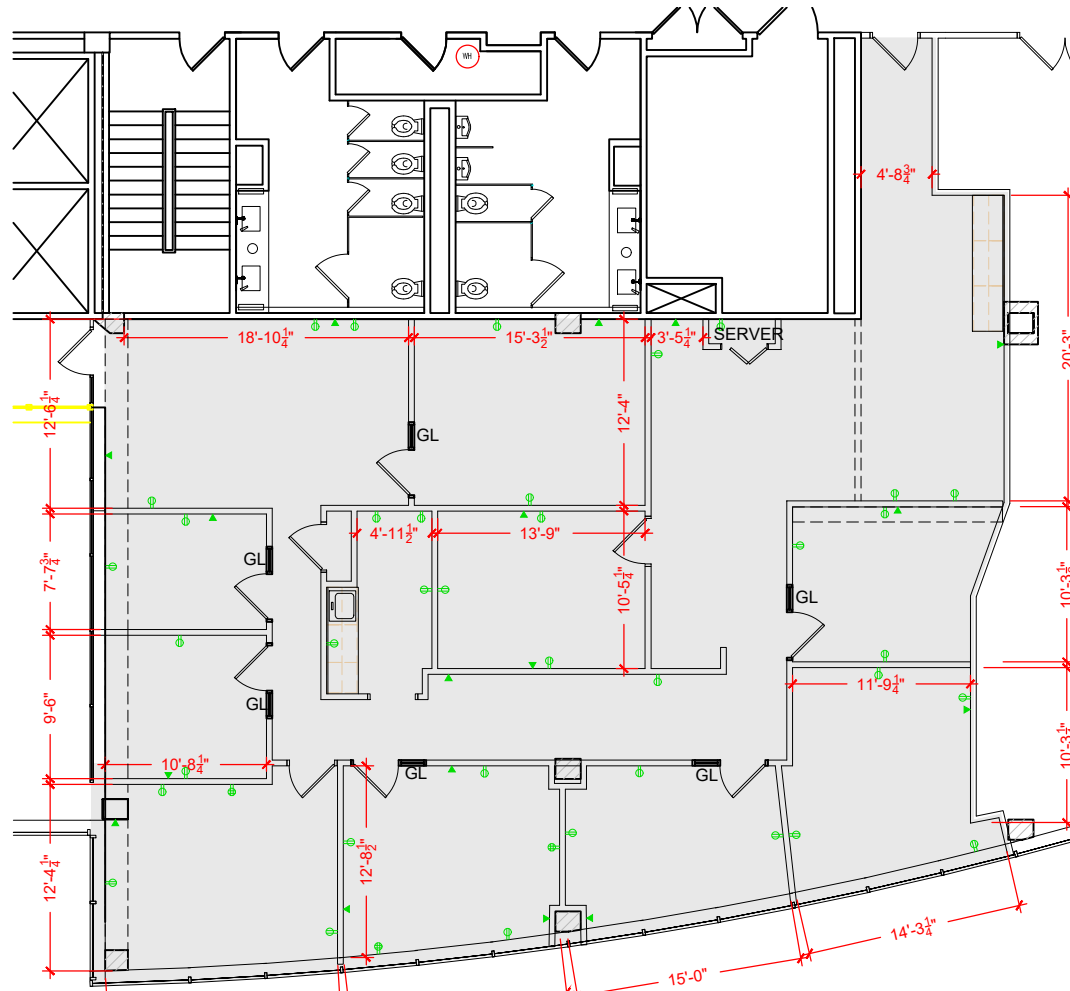

TOTAL SF AVAILABLE -2,964 RSF (16%)

[Click to access 3D model](#)

Key Plan

Floor Plan