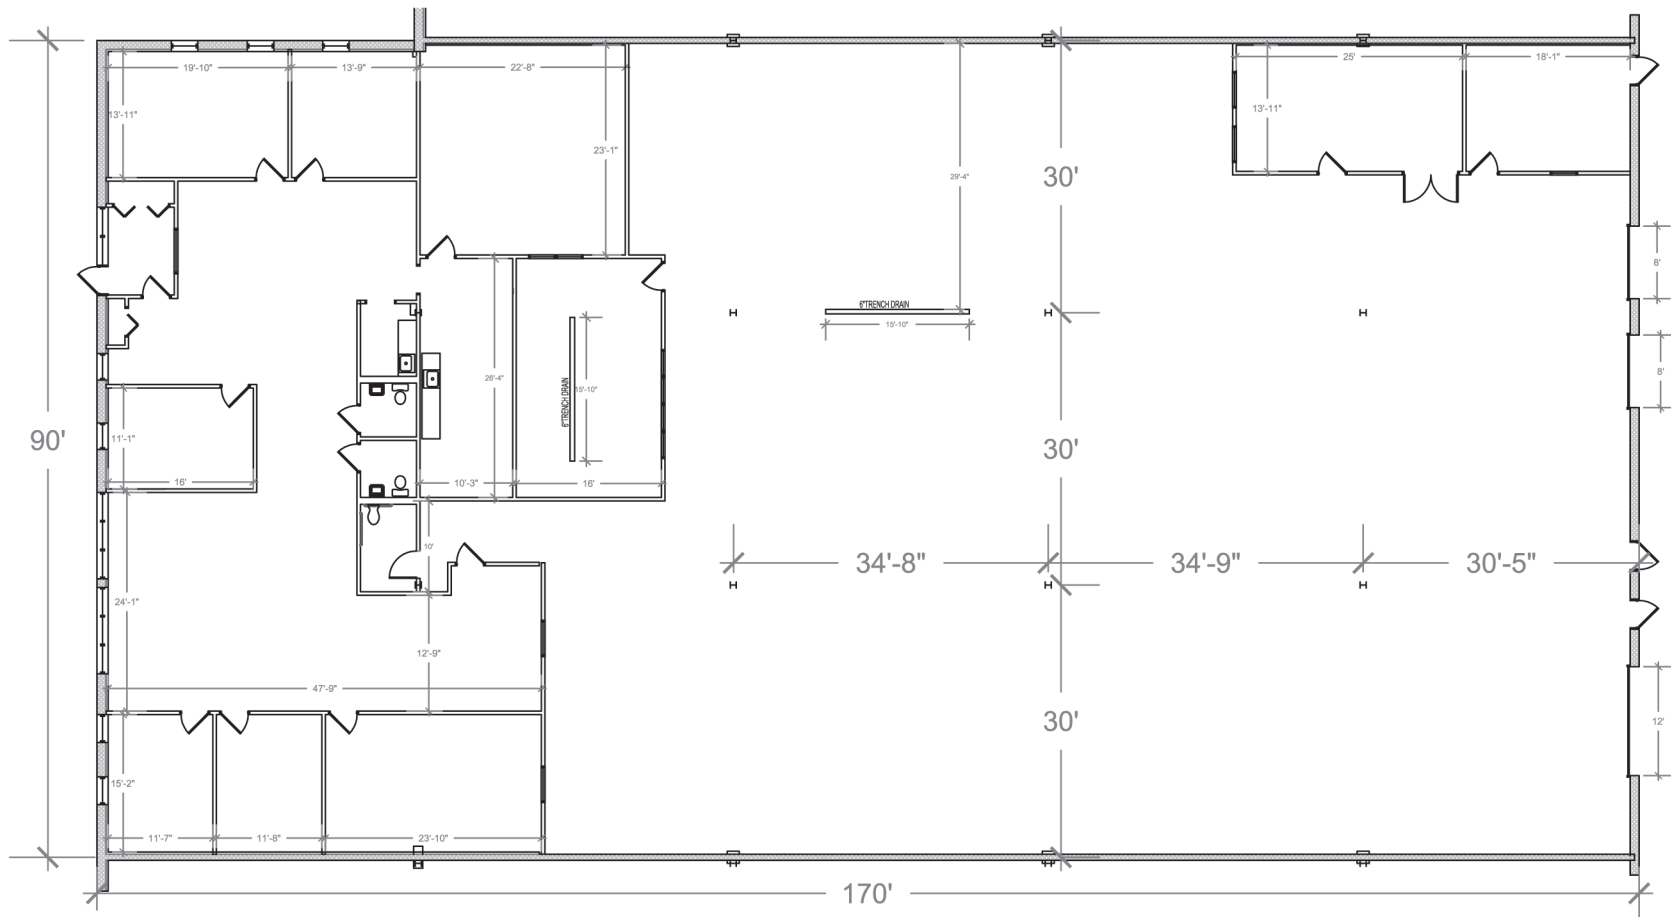

Hammonds South

611 Hammonds Ferry Road
Suites L-N
Linthicum, MD 21090

Building Key Plan

Total SF Available - 15,300 SF

Office - 4,305 SF
Warehouse - 10,995 SF

Plan not to scale - this is not a construction document.