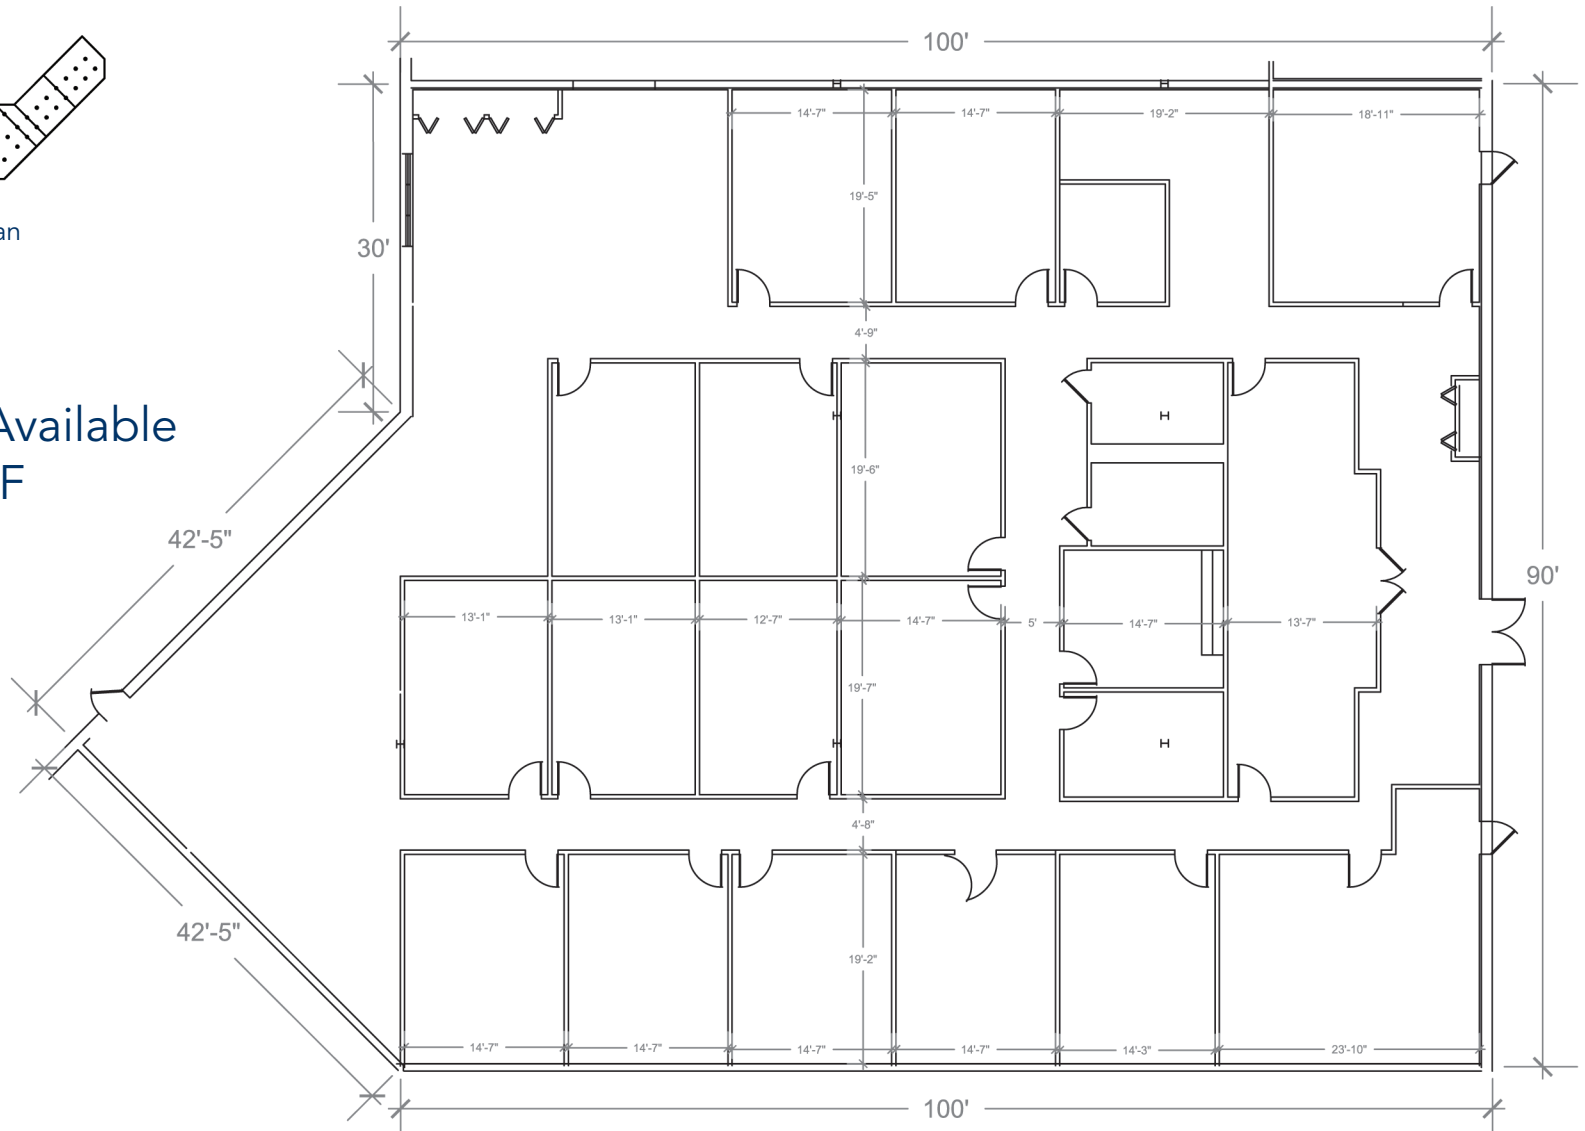

Baltimore Commons

7455 New Ridge Road
Suites N-P
Hanover, MD 21076

Building Key Plan

Total SF Office Available
9,900 RSF

Plan not to scale - this is not a construction document.