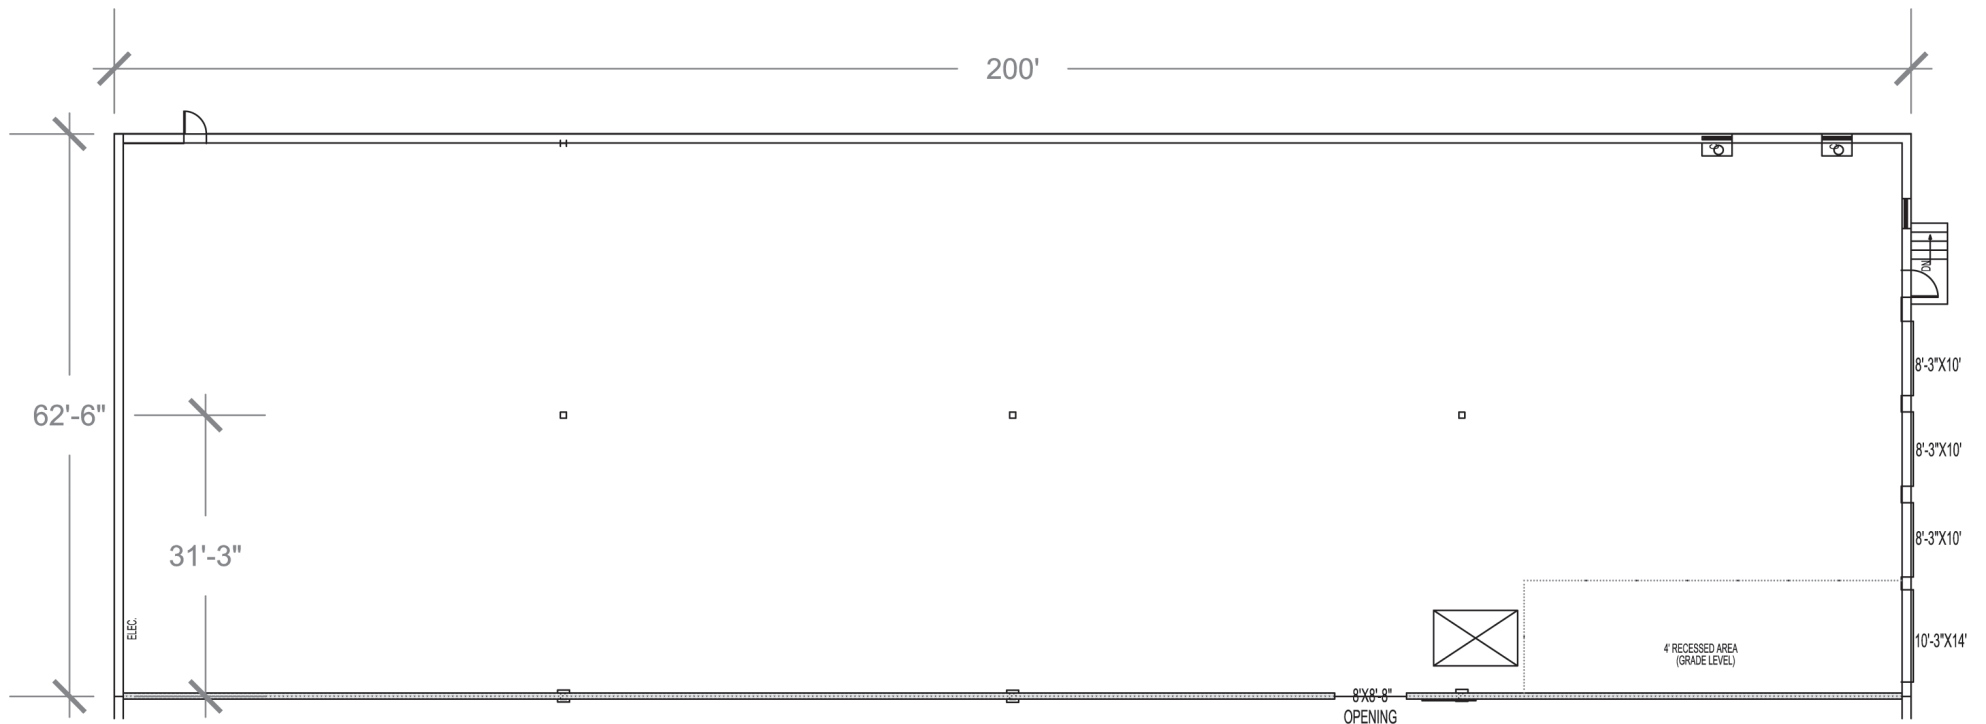

Oregon Avenue

821 Oregon Avenue
Suites A-B
Linthicum, MD 21090

Building Key Plan

Total SF Warehouse Available
12,500 SF

Plan not to scale - this is not a construction document.