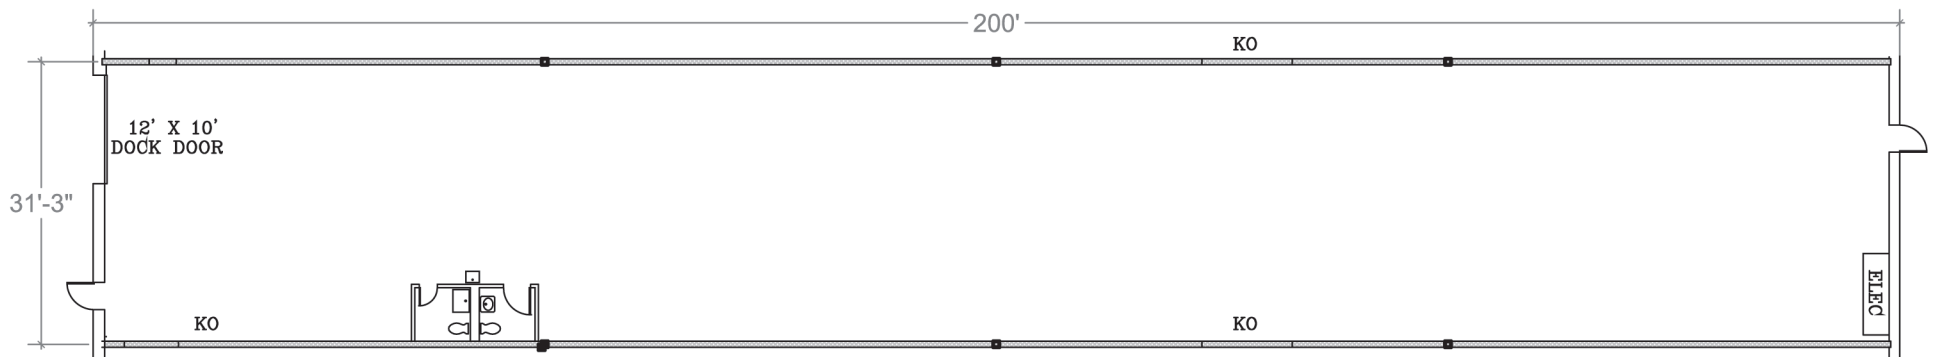

Oregon Avenue

821 Oregon Avenue
Suite K
Linthicum, MD 21090

Building Key Plan

Total SF Warehouse Available
6,250 SF

Plan not to scale - this is not a construction document.