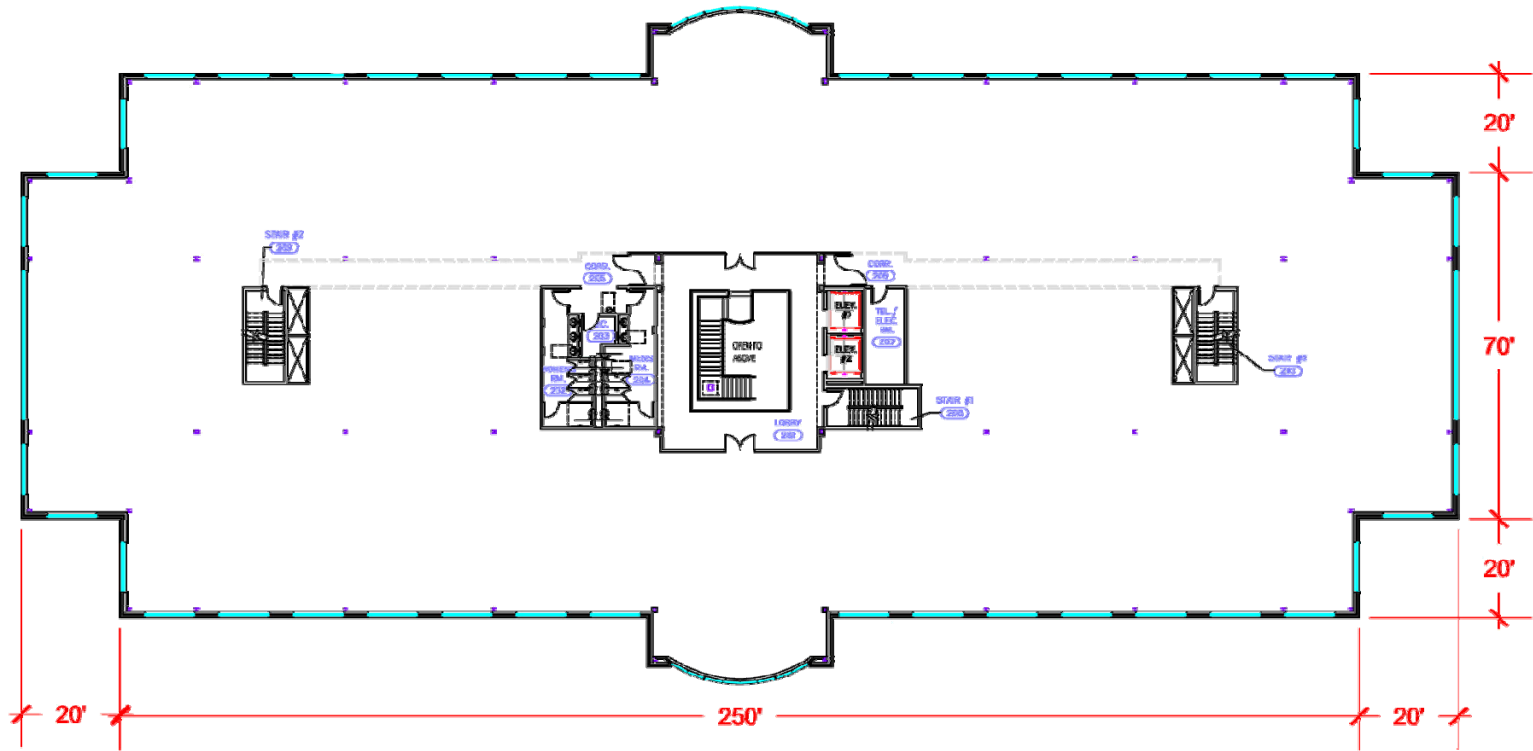

AVAILABLE - 31,751 SF

31,751 SF - OFFICE
0 SF - WAREHOUSE
31,751 SF - TOTAL

Plan not to scale - this is not a construction document

10695 Red Run 10695 Red Run Blvd., Second Floor Owings Mills, MD 21117

Office Flex Warehouse Distribution Design-Build Green-Build Retail

Nearly 15 million square feet throughout the Baltimore/Washington area

AVAILABLE - 31,751 SF

31,751 SF - OFFICE
0 SF - WAREHOUSE
31,751 SF - TOTAL

Plan not to scale - this is not a construction document

10695 Red Run 10695 Red Run Blvd., Third Floor Owings Mills, MD 21117

Office Flex Warehouse Distribution Design-Build Green-Build Retail

Nearly 15 million square feet throughout the Baltimore/Washington area

AVAILABLE - 31,497 SF

31,497 SF - OFFICE

0 SF - WAREHOUSE

31,497 SF - TOTAL