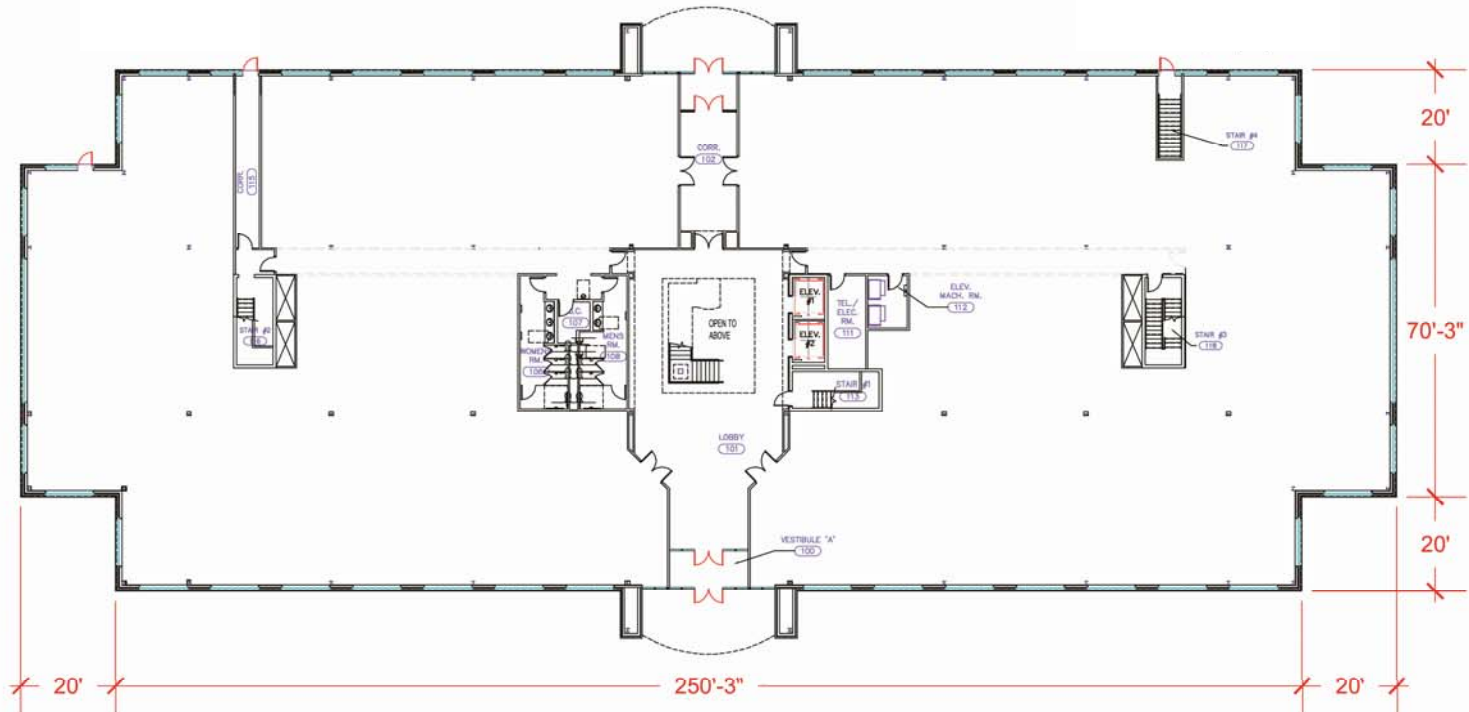

10695 Red Run 10695 Red Run Blvd., First Floor Owings Mills, MD 21117

Office Flex Warehouse Distribution Design-Build Green-Build Retail Nearly 15 million square feet throughout the Baltimore/Washington area

AVAILABLE - 31,751 SF

31,751 SF - OFFICE
0 SF - WAREHOUSE
31,751 SF - TOTAL

Plan not to scale - this is not a construction document

10695 Red Run 10695 Red Run Blvd., Second Floor Owings Mills, MD 21117

Office Flex Warehouse Distribution Design-Build Green-Build Retail

Nearly 15 million square feet throughout the Baltimore/Washington area

AVAILABLE - 31,751 SF

31,751 SF - OFFICE
0 SF - WAREHOUSE
31,751 SF - TOTAL

Plan not to scale - this is not a construction document

10695 Red Run 10695 Red Run Blvd., Third Floor Owings Mills, MD 21117

Office Flex Warehouse Distribution Design-Build Green-Build Retail

Nearly 15 million square feet throughout the Baltimore/Washington area

AVAILABLE - 31,497 SF

31,497 SF - OFFICE

0 SF - WAREHOUSE

31,497 SF - TOTAL