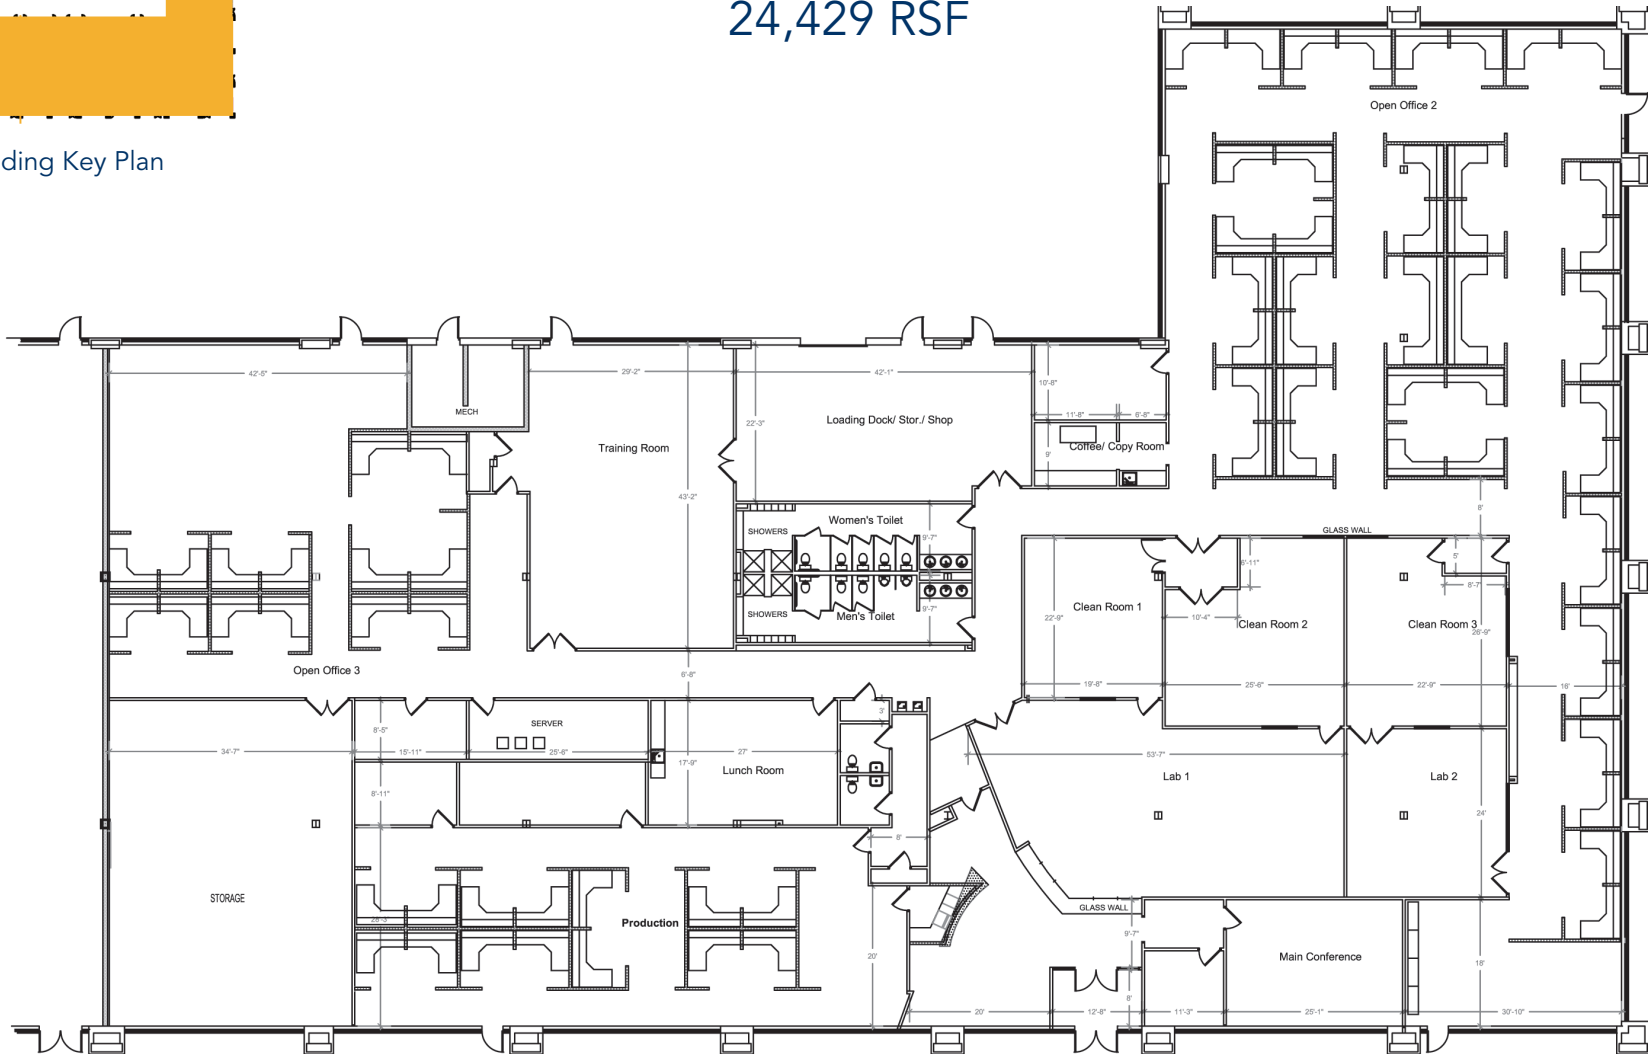

Building Key Plan

Total SF Office Available  
24,429 RSF

Plan not to scale - this is not a construction document.