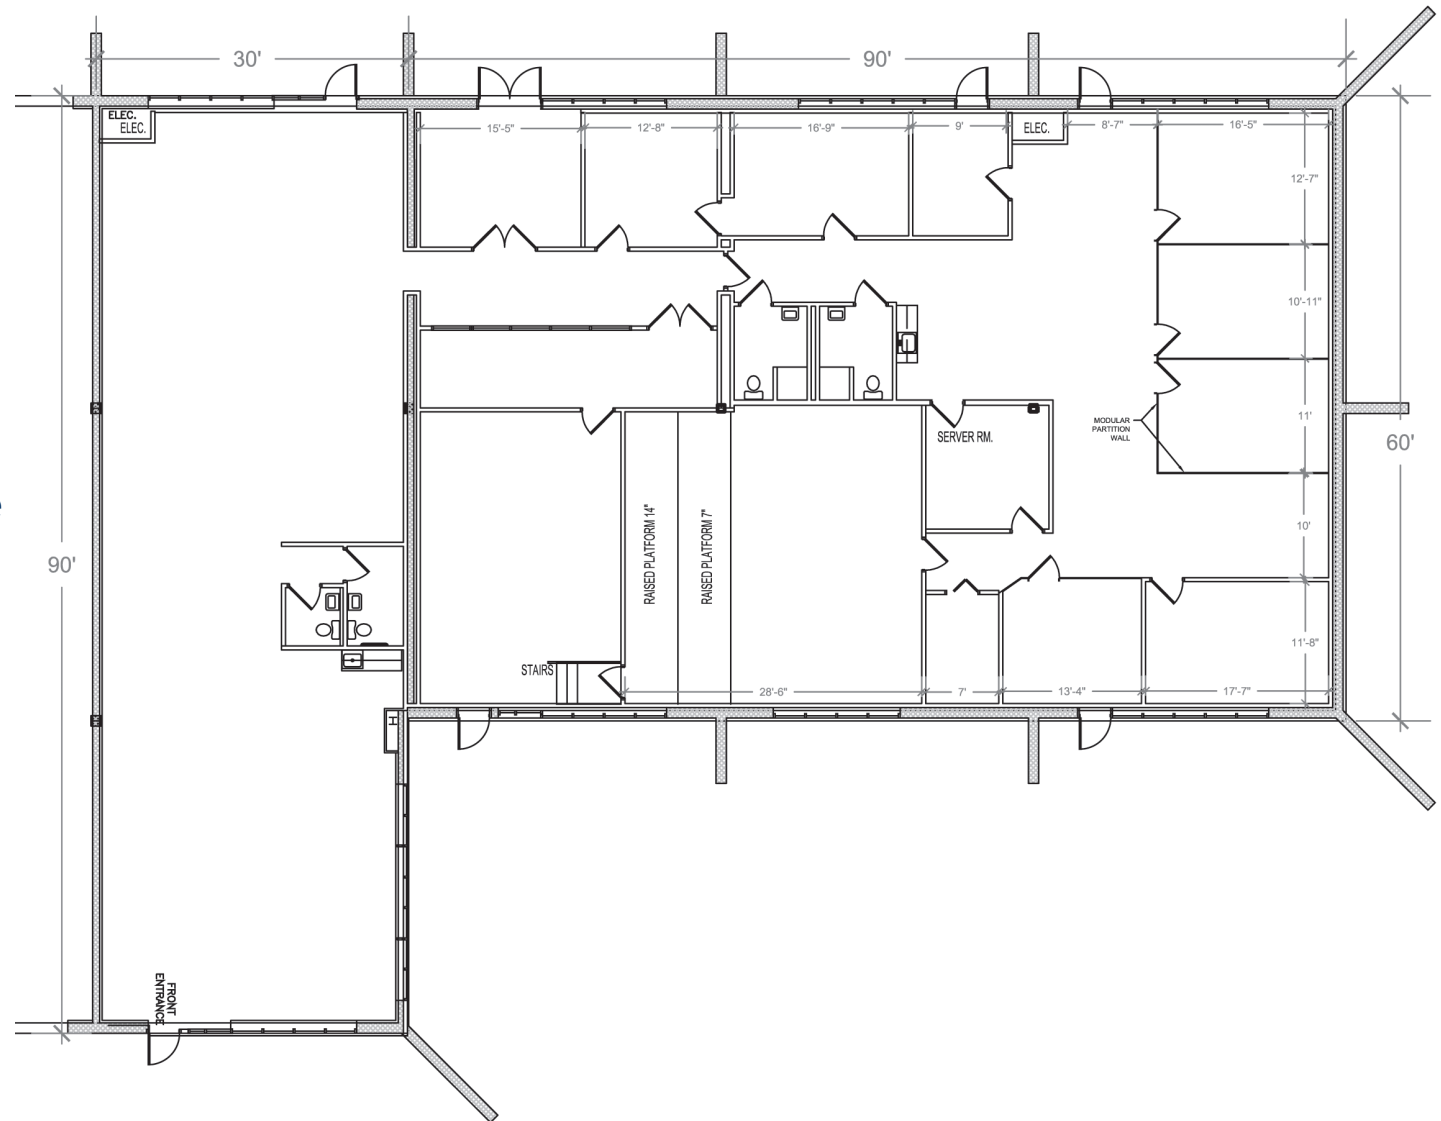

# Annapolis Junction

10810 Guilford Road  
Suites 108-111  
Annapolis Junction, MD 20701

Building Key Plan

Total SF Office Available  
8,100 RSF

Plan not to scale - this is not a construction document.