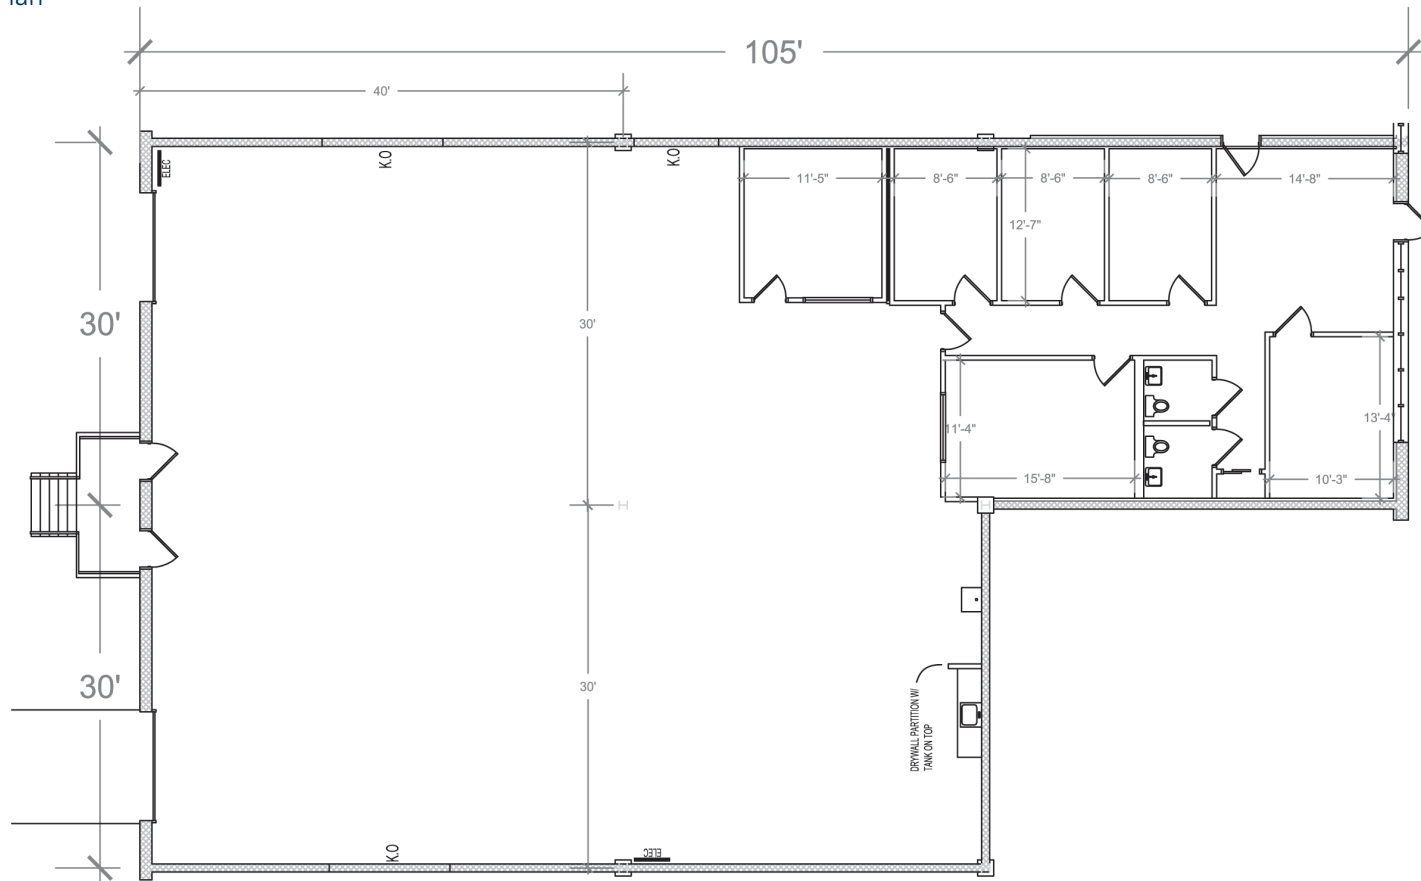

# Annapolis Junction

10840 Guilford Road  
Suites 402 (R) - 403  
Annapolis JCT., MD 20701

Building Key Plan

Total SF Available - 5,250 SF

Office - 1,210 SF  
Warehouse - 4,040 SF

Plan not to scale - this is not a construction document.