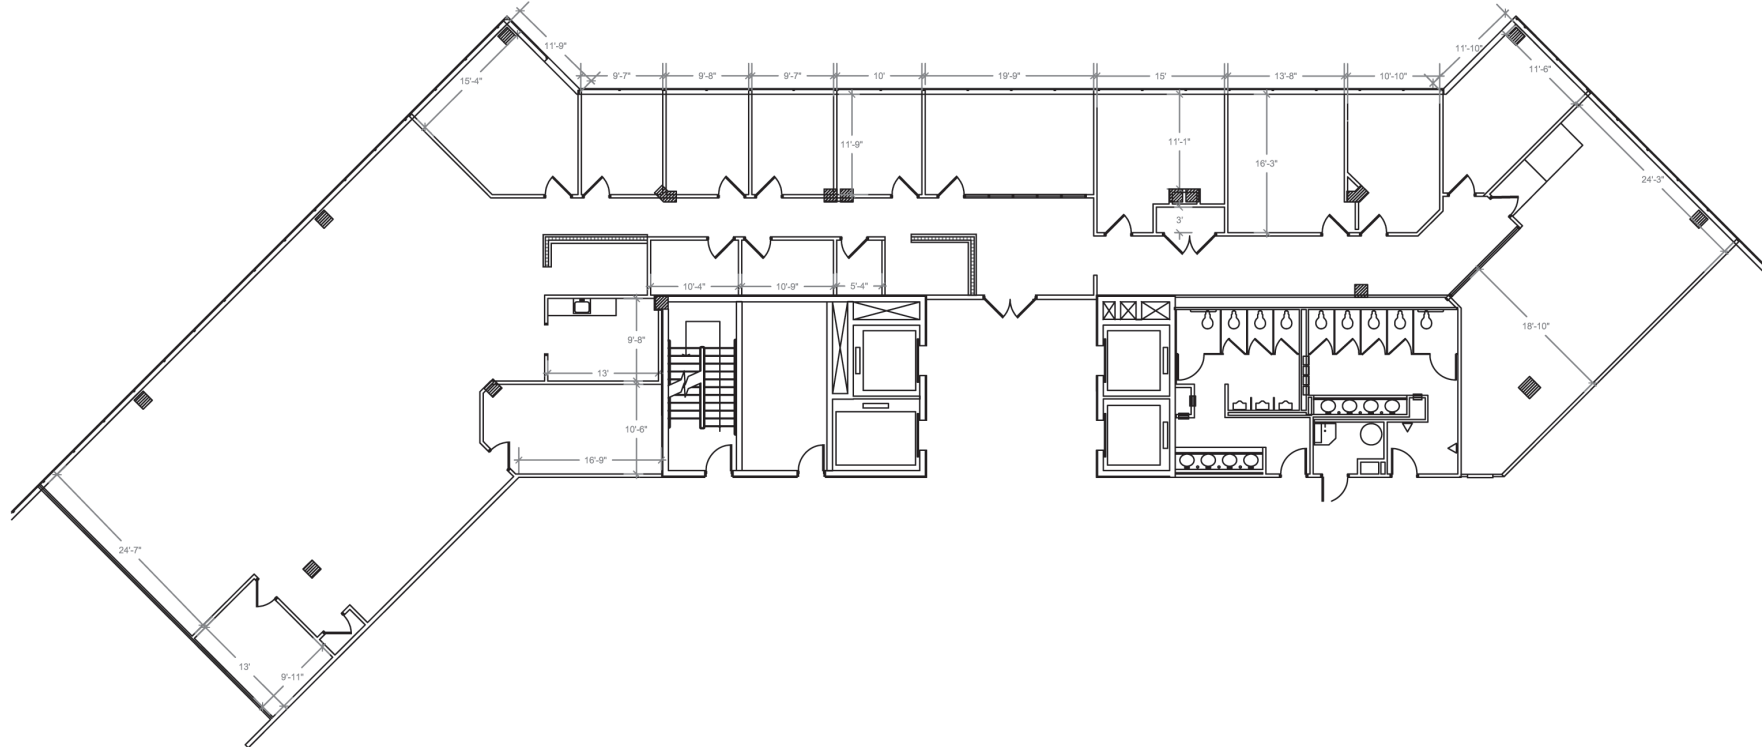

Columbia Corporate Park

8830 Stanford Boulevard
Suites 404-405
Columbia, MD 21045

Building Key Plan

Total SF Office Available
7,197 RSF

Plan not to scale - this is not a construction document.