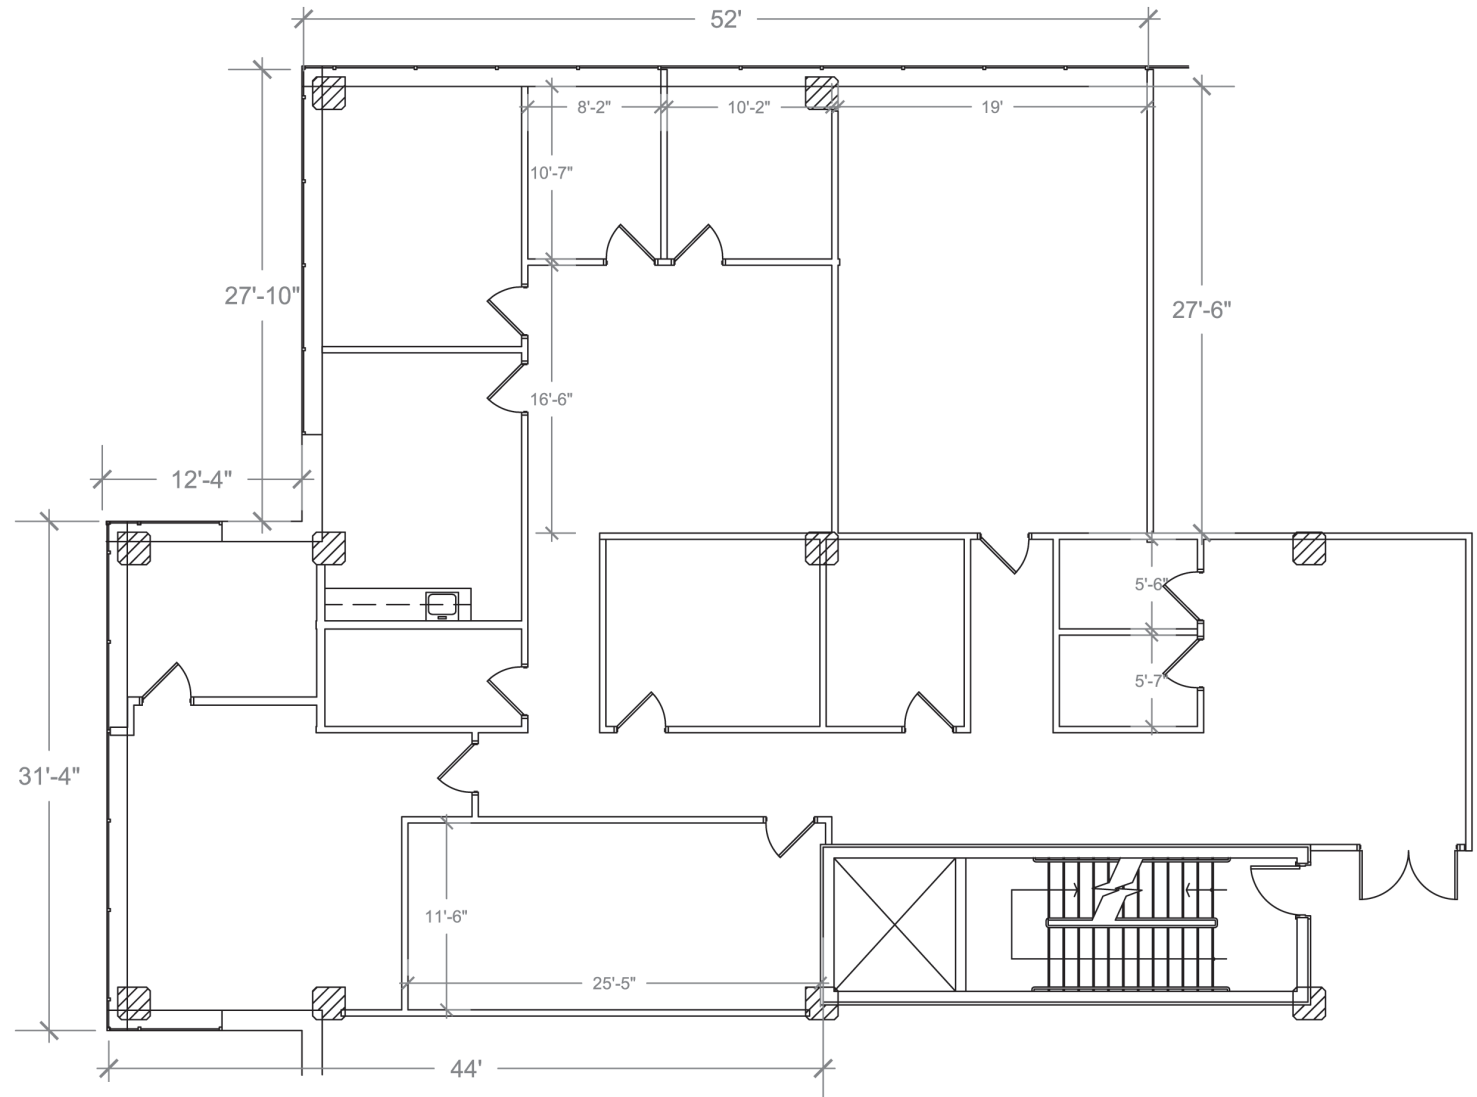

Columbia Corporate Park

8825 Stanford Boulevard
Suite 308
Columbia, MD 21045

Building Key Plan

Total SF Office Available
3,993 RSF

Plan not to scale - this is not a construction document.