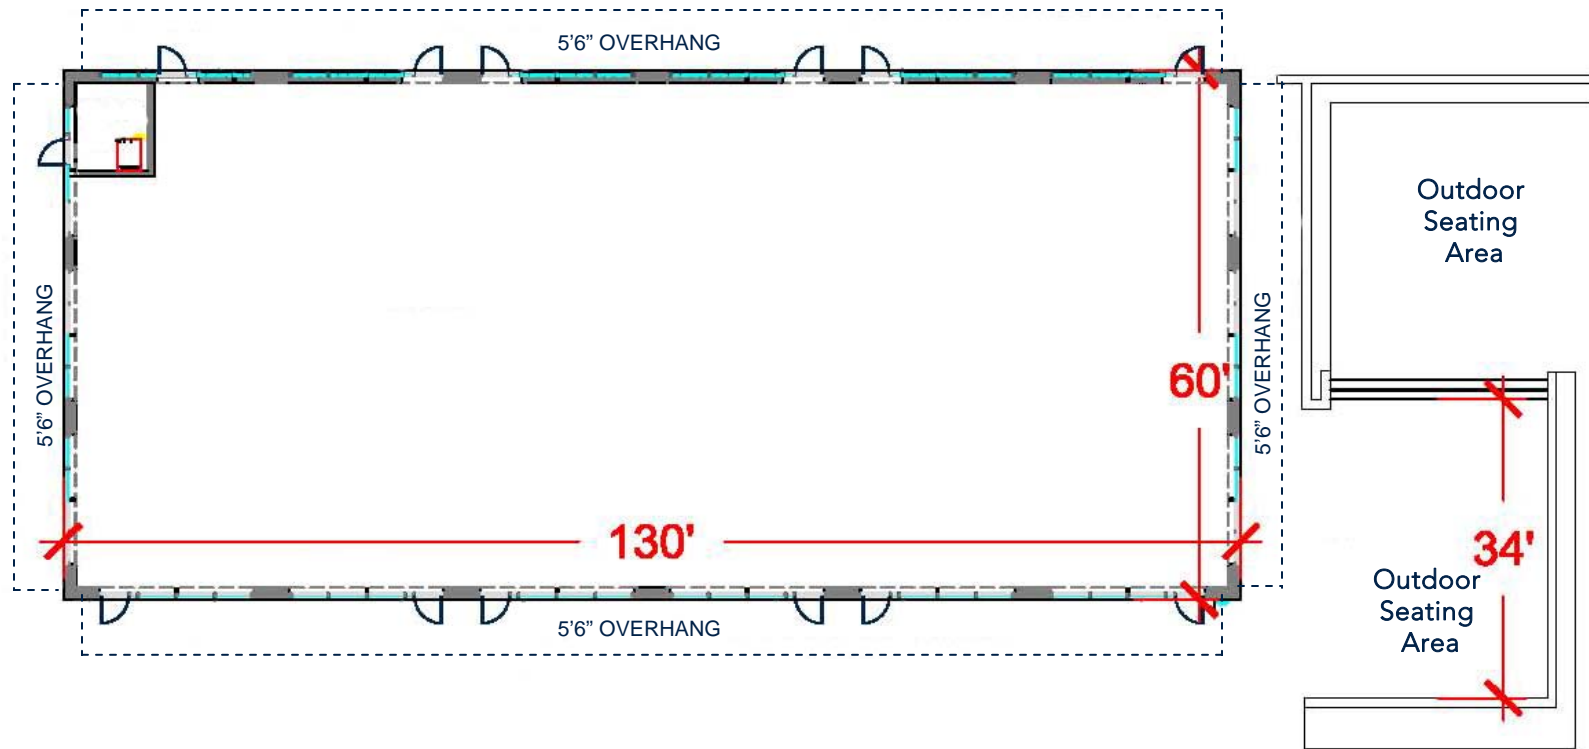

# BUCKINGHAM

a mixed-use development in Anne Arundel County, MD

7585 BUCKINGHAM BLVD., HANOVER, MD 21076

7,800 SF RETAIL BUILDING