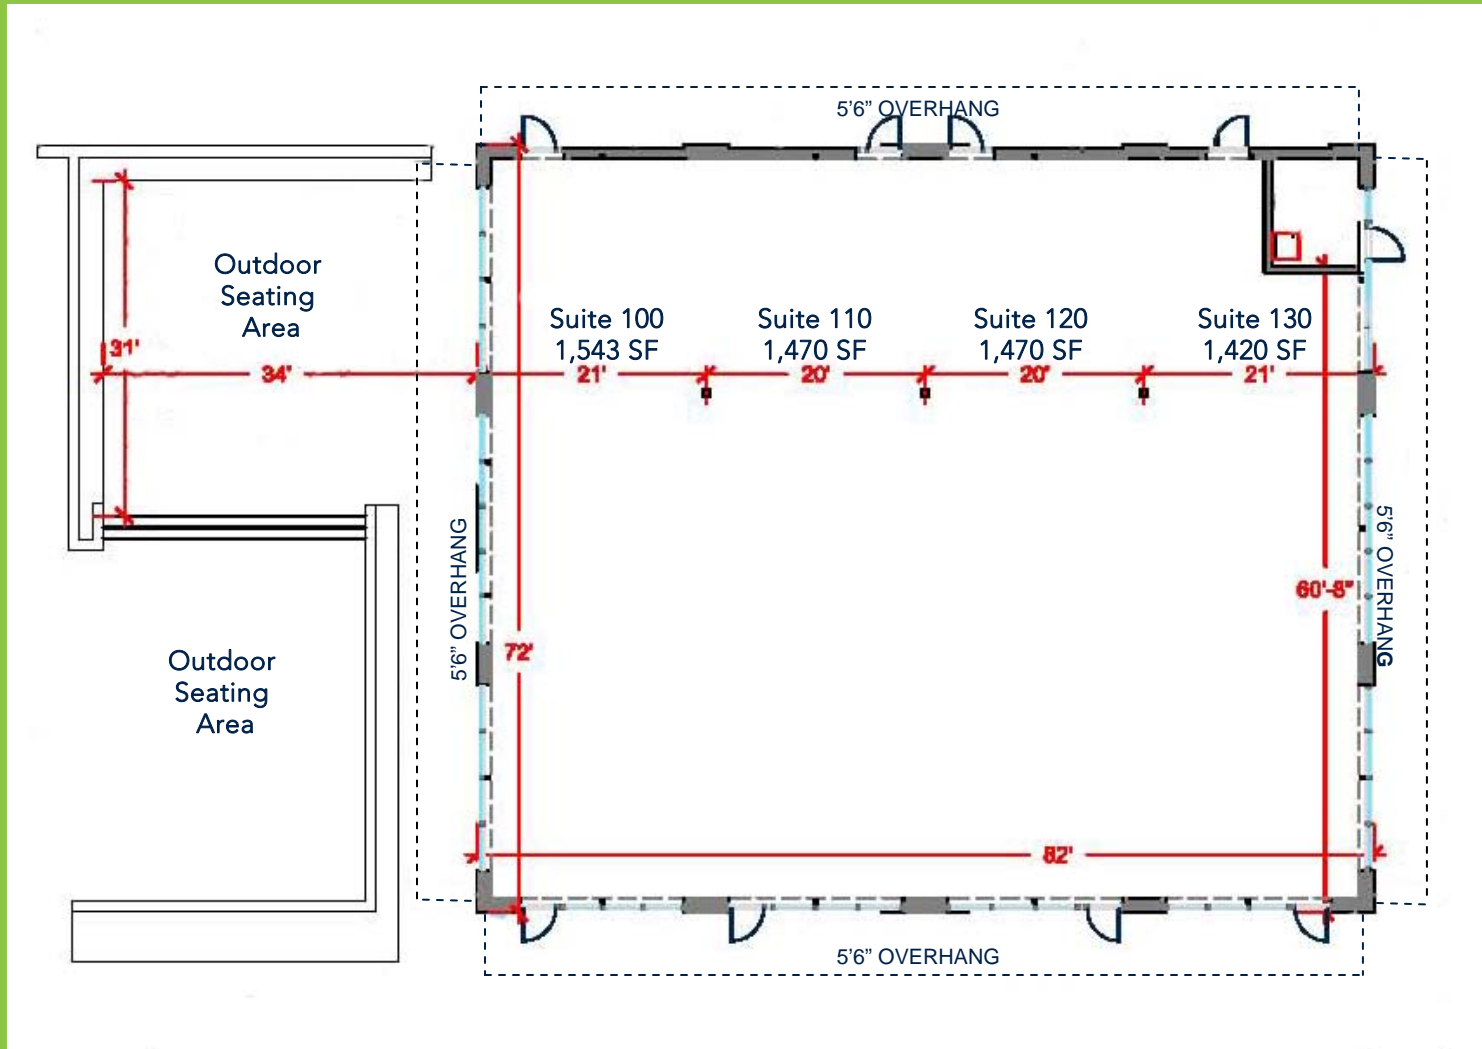

BUCKINGHAM

a mixed-use development in Anne Arundel County, MD

7581 BUCKINGHAM BLVD., HANOVER, MD 21076 5,904 SF RETAIL BUILDING