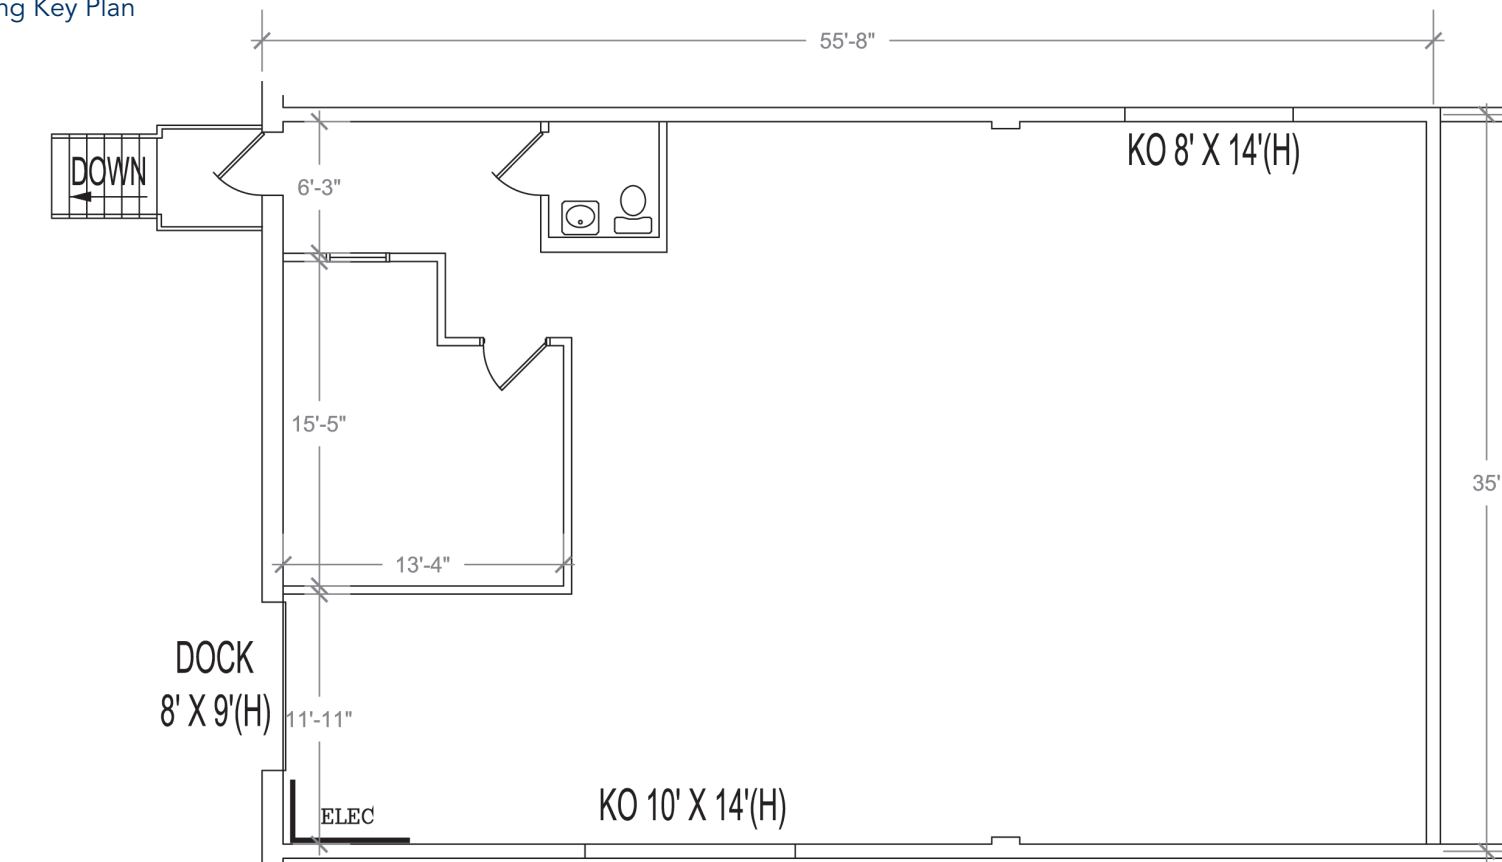

# Golden Ring I

7008 (R) Golden Ring Road  
Baltimore, MD 21237

Building Key Plan

Total SF Available - 1,950 SF

Office - 356 SF  
Warehouse - 1,594 SF

Plan not to scale - this is not a construction document.