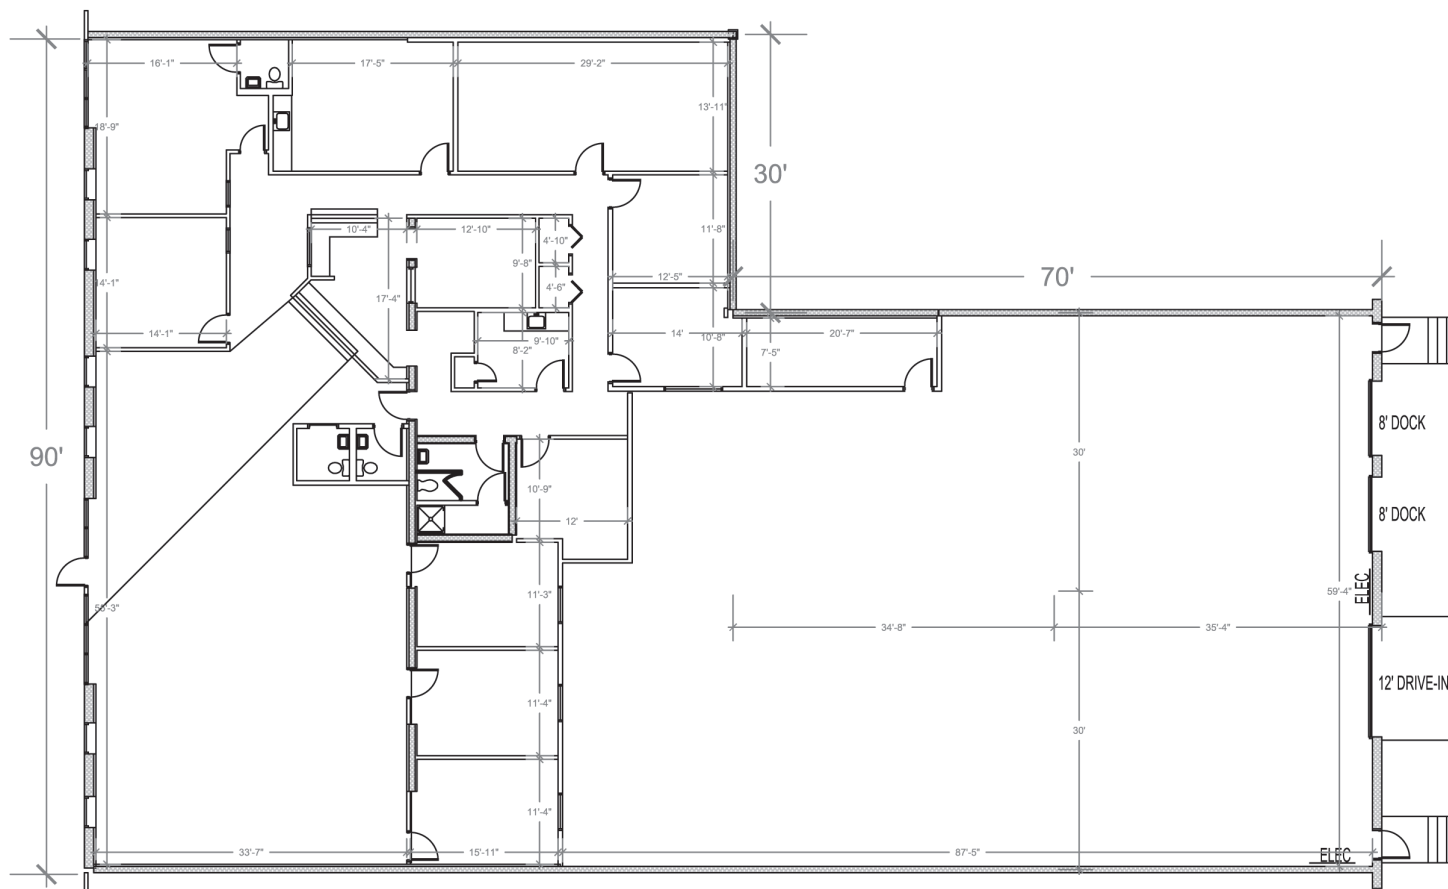

# Golden Ring I

7034-7038 Golden Ring Road  
Baltimore, MD 21237

Building Key Plan

Total SF Available - 10,500 SF

Office - 5,800 SF  
Warehouse - 4,700 SF

Plan not to scale - this is not a construction document.