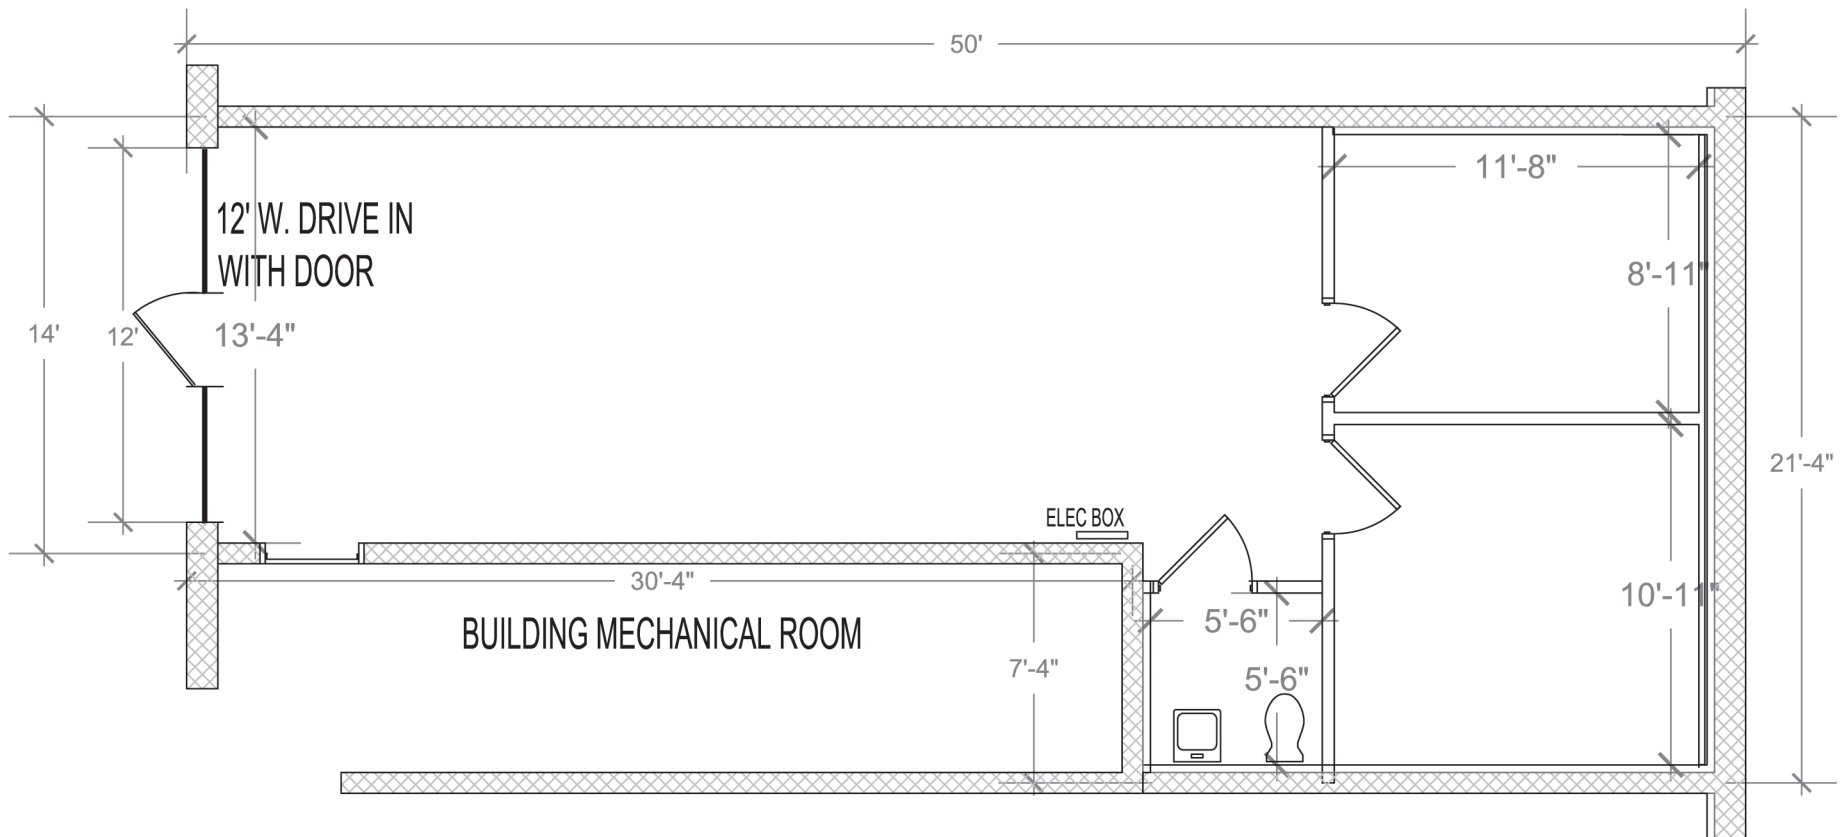

Forty West Auto Park

6431 Baltimore National Pike
Suites 107
Catonsville, MD 21228

Building Key Plan

Total Warehouse Available
844 SF

Plan not to scale - this is not a construction document.