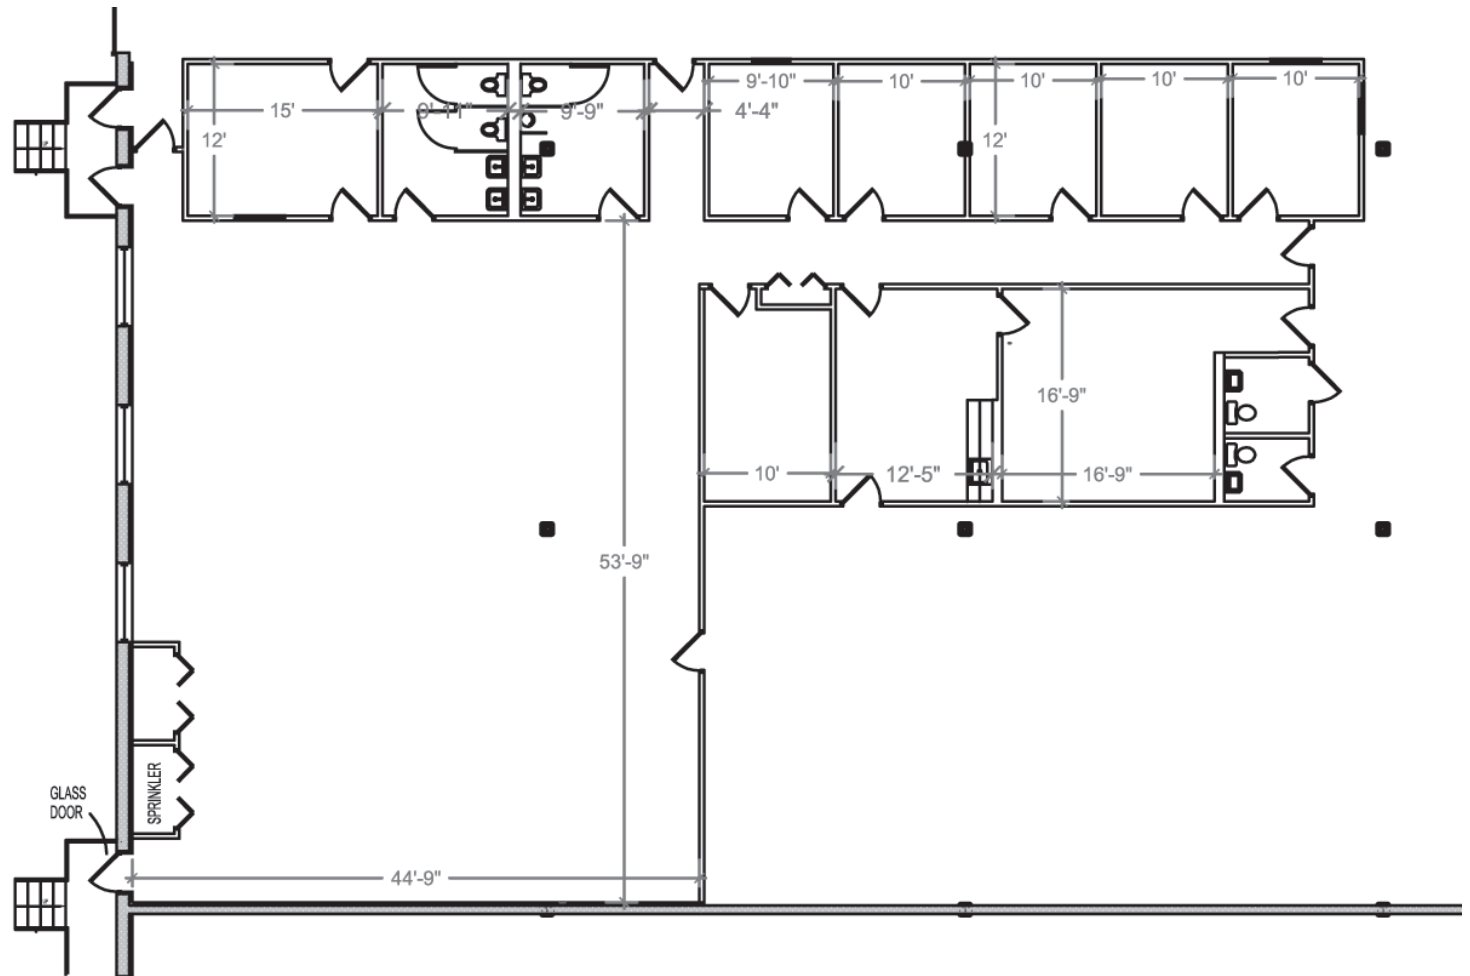

Berger Road

9525 Berger Road, Suite G-K
Columbia, MD

Building Key Plan

Total Available
30,000 SF

Office - 4,8189 SF
Warehouse - 25,181 SF

Plan not to scale - this is not a construction document.

Berger Road

9525 Berger Road, Suite G-K
Columbia, MD

Total Office
Available
4,819 SF

Plan not to scale - this is not a construction document.