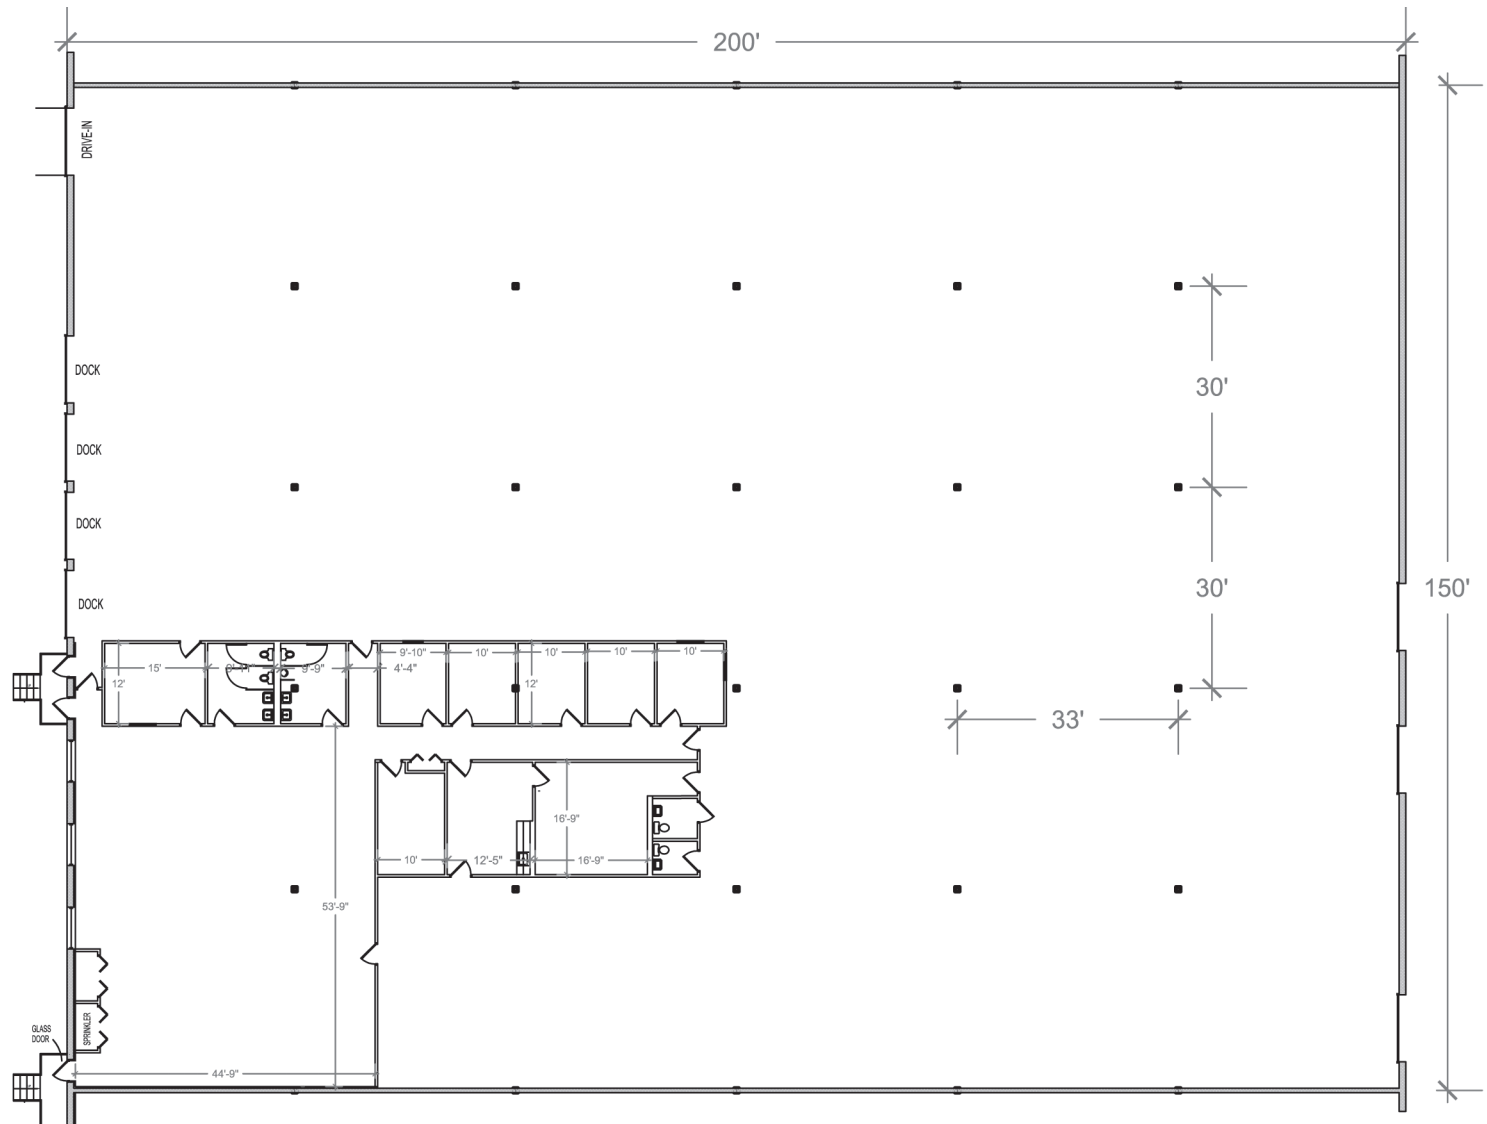

Berger Road

9525 Berger Road, Suite G-K
Columbia, MD

Building Key Plan

Total Available
30,000 SF

Office - 4,8189 SF
Warehouse - 25,181 SF

Plan not to scale - this is not a construction document.

Berger Road

9525 Berger Road, Suite G-K
Columbia, MD

Total Office
Available
4,819 SF

Plan not to scale - this is not a construction document.