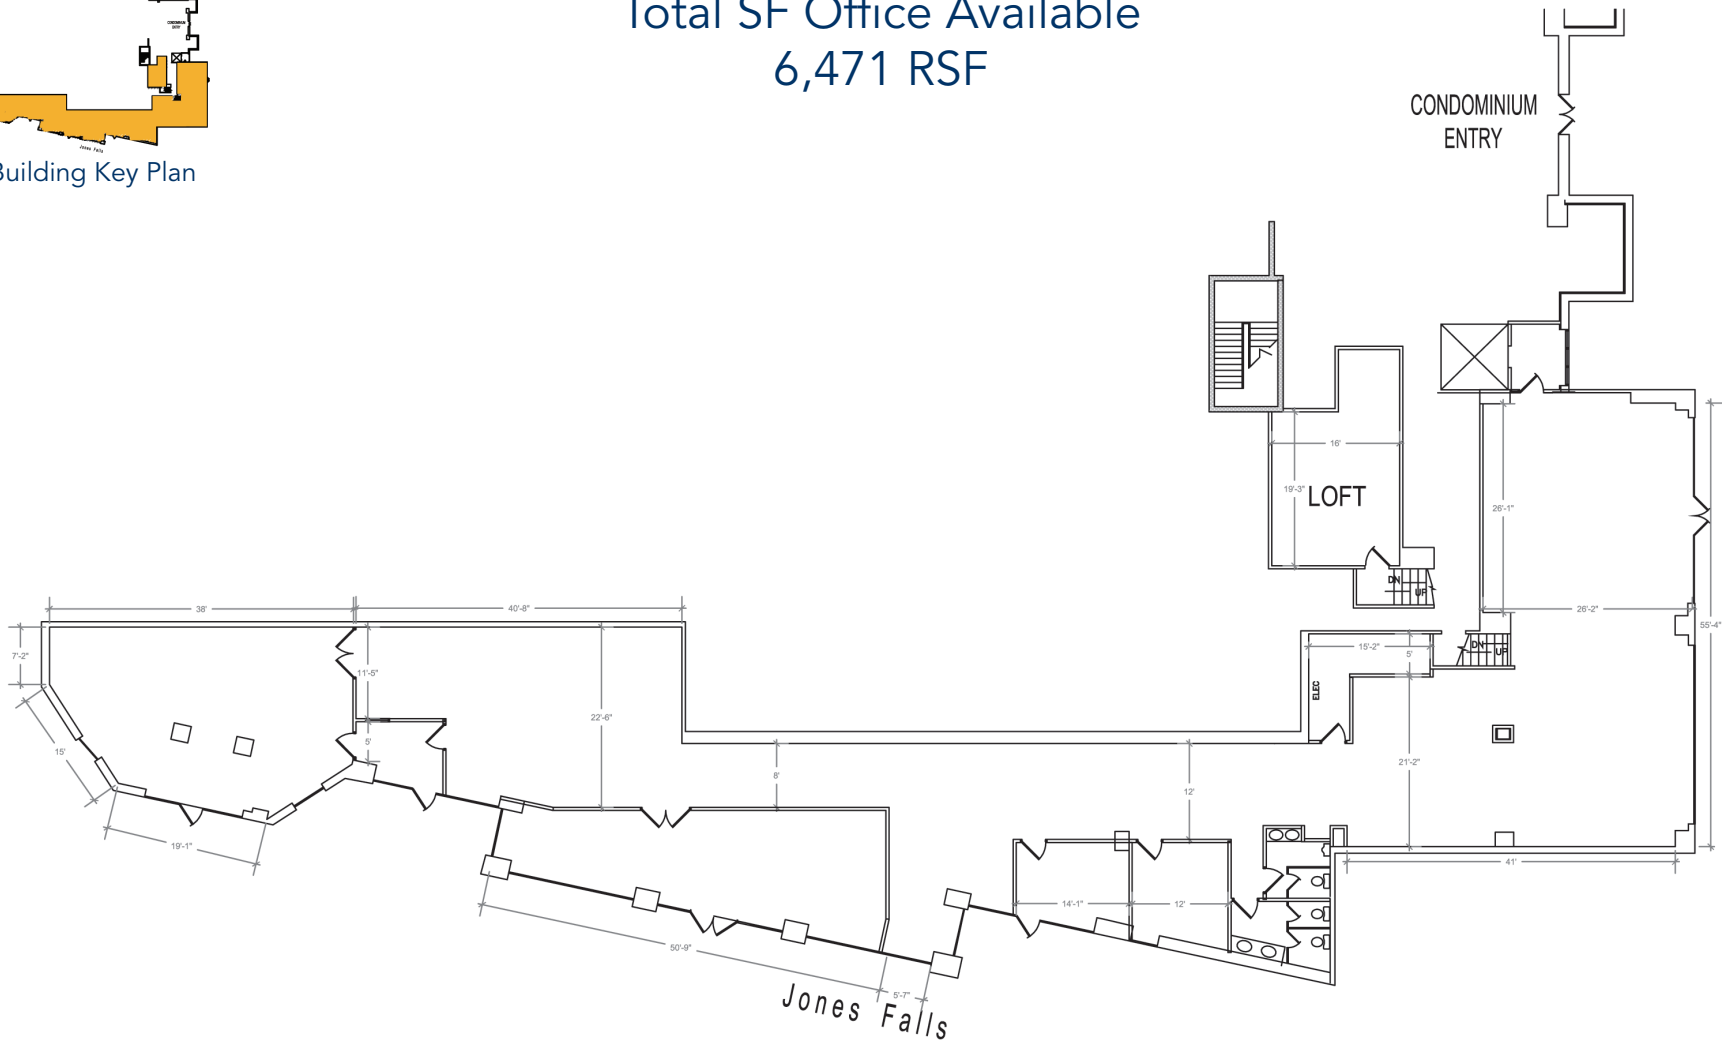

729 East Pratt

250 S. President Street
Suites 1000-1800
Baltimore, MD 21202

Total SF Office Available
6,471 RSF

Plan not to scale - this is not a construction document.