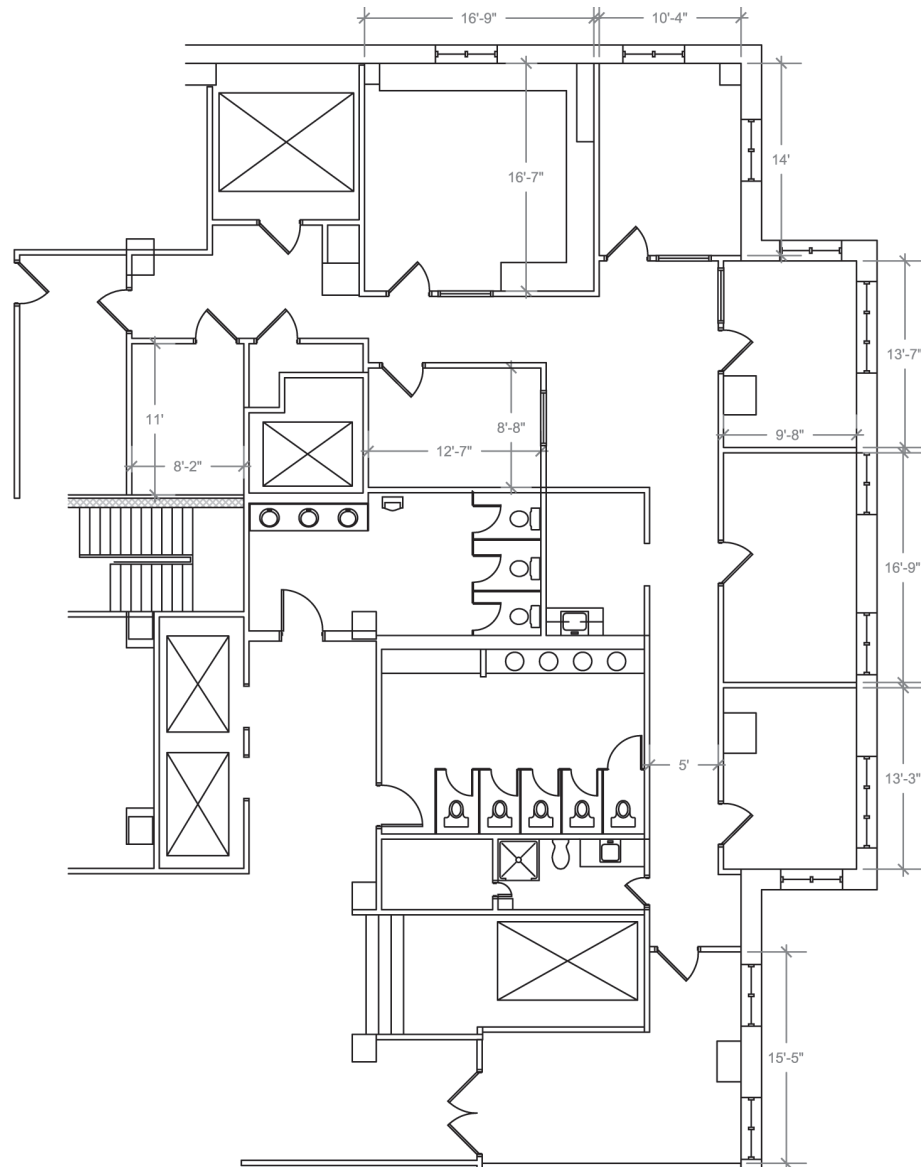

# 729 East Pratt

250 S. President Street  
Suites 3300-3400  
Baltimore, MD 21202

Building Key Plan

Total SF Office Available  
2,337 RSF

Plan not to scale - this is not a construction document.