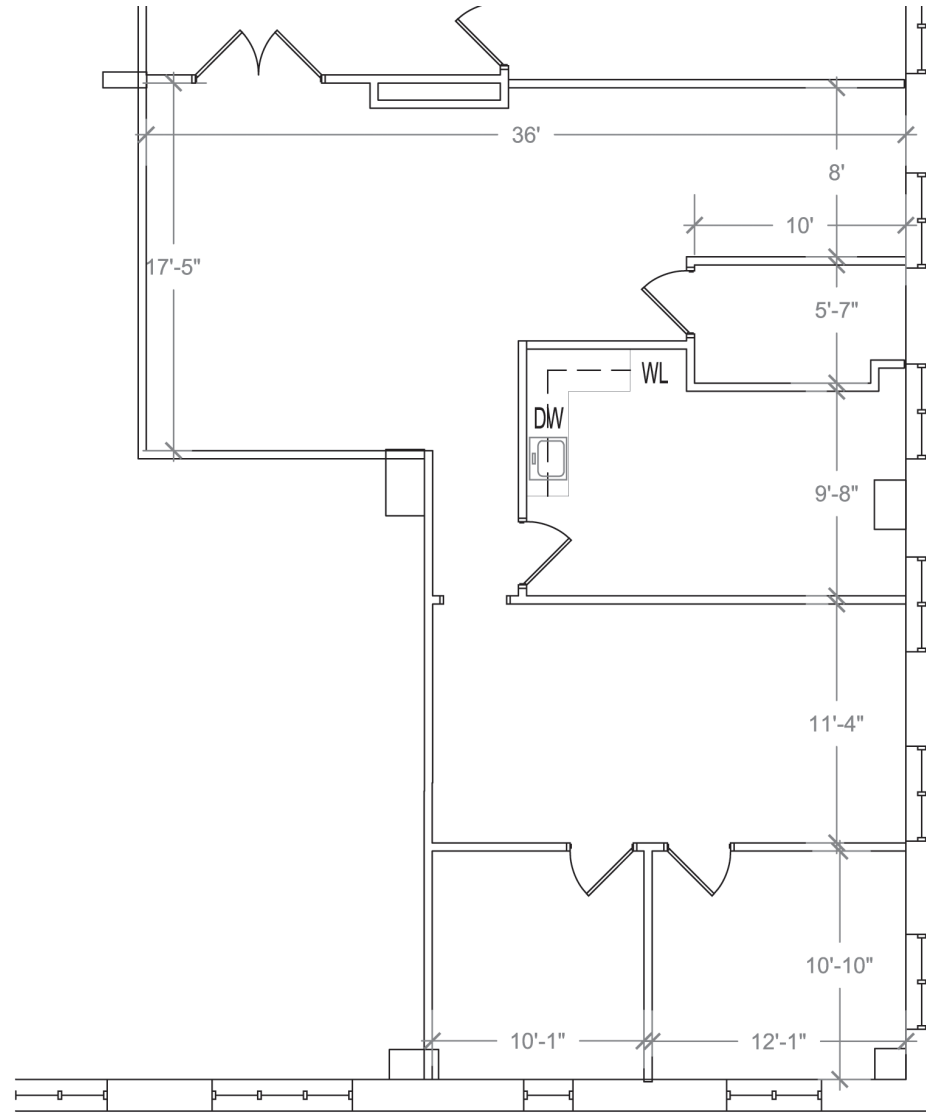

# 729 East Pratt

250 S. President Street  
Suite 3200  
Baltimore, MD 21202

Building Key Plan

Total SF Office Available  
1,411 RSF

Plan not to scale - this is not a construction document.