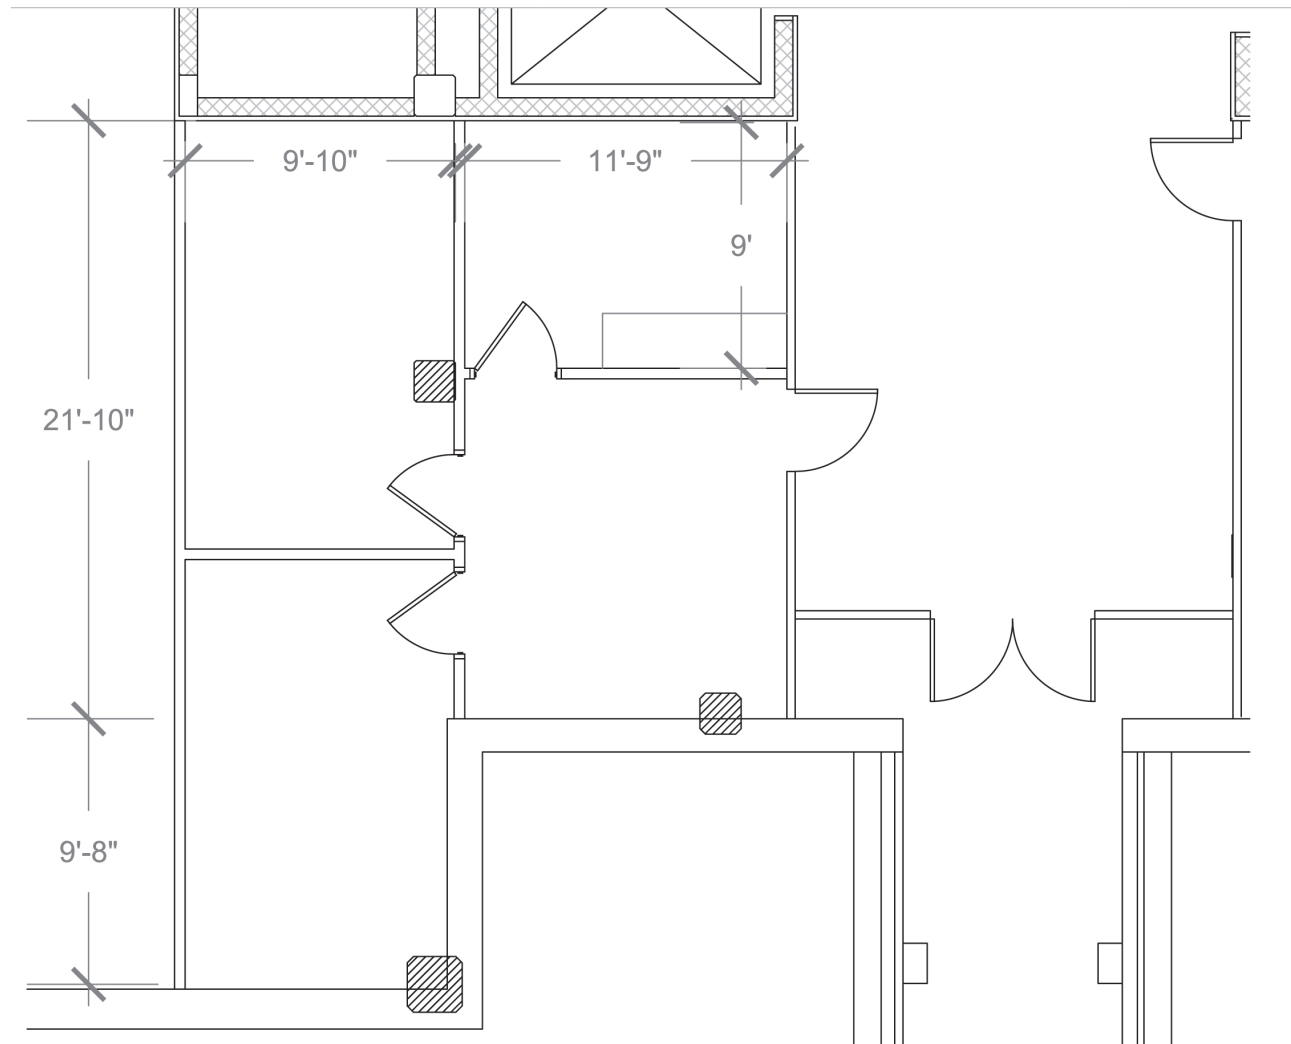

Columbia Corporate Park 100

6011 University Boulevard
Suite 100
Ellicott City, MD 21043

Building Key Plan

Total SF Office Available
648 RSF

Plan not to scale - this is not a construction document.