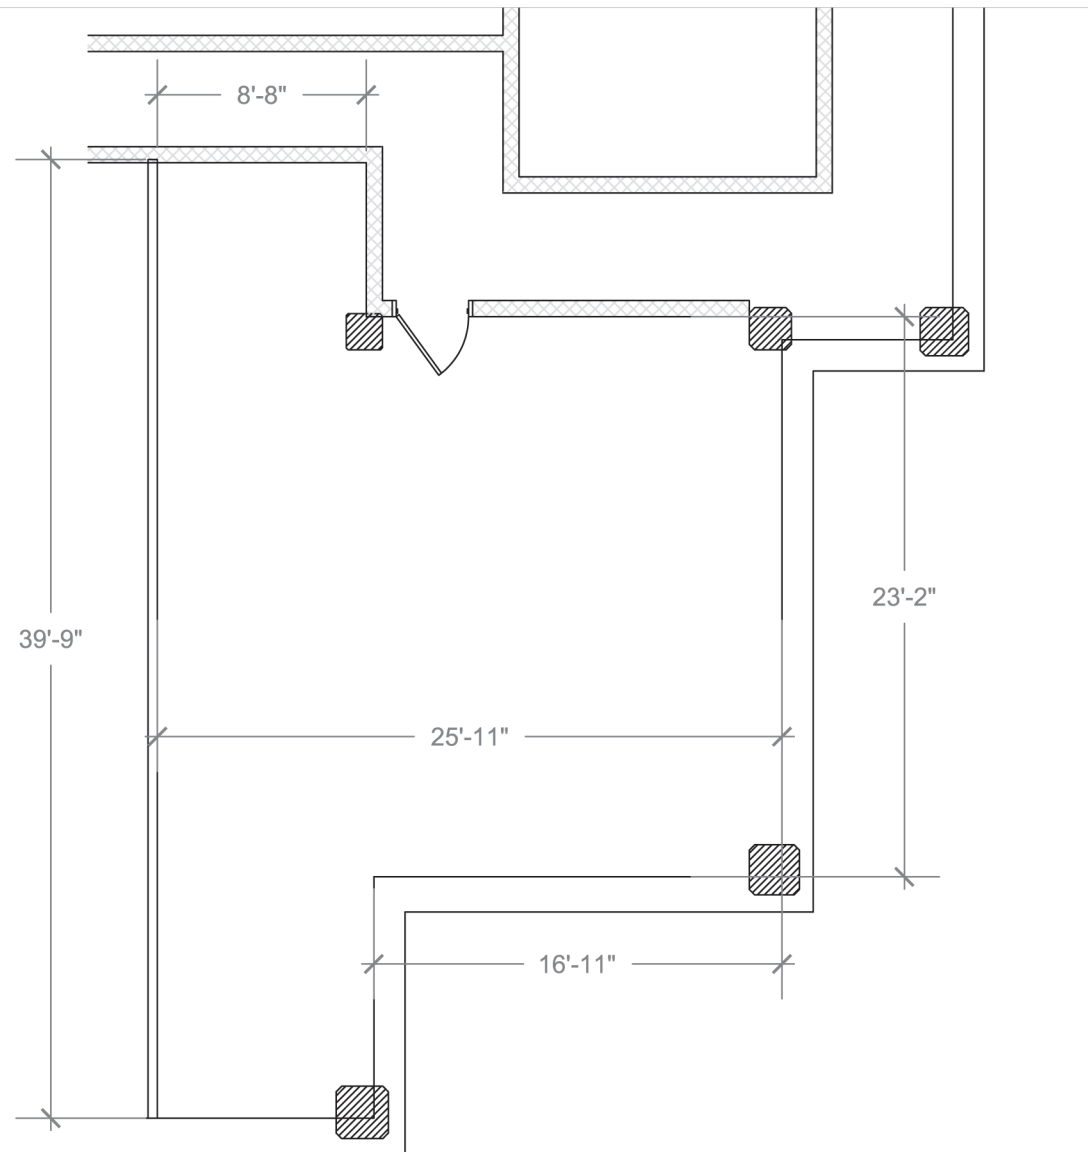

# Columbia Corporate Park 100

6011 University Boulevard  
Suite 180  
Ellicott City, MD 21043

Building Key Plan

Total SF Office Available  
844 RSF

*Plan not to scale - this is not a construction document.*