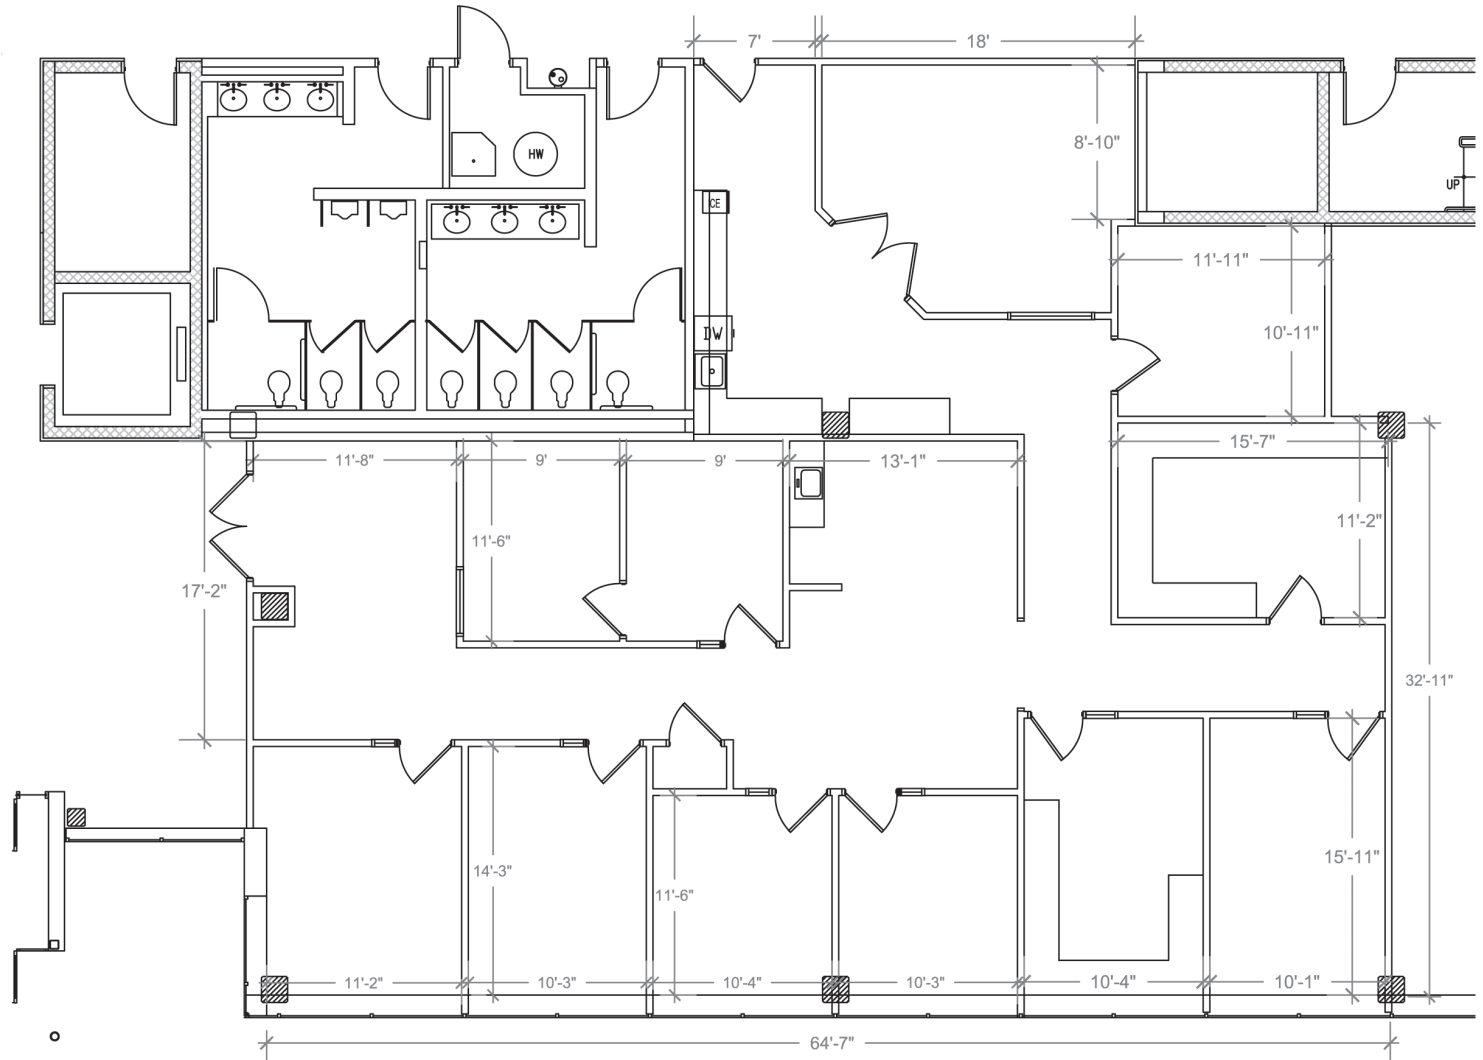

Columbia Corporate Park 100

6011 University Blvd.
Suite 290
Ellicott City, MD 21043

Building Key Plan

Total SF Office
Available
3,197 RSF

Plan not to scale - this is not a construction document.