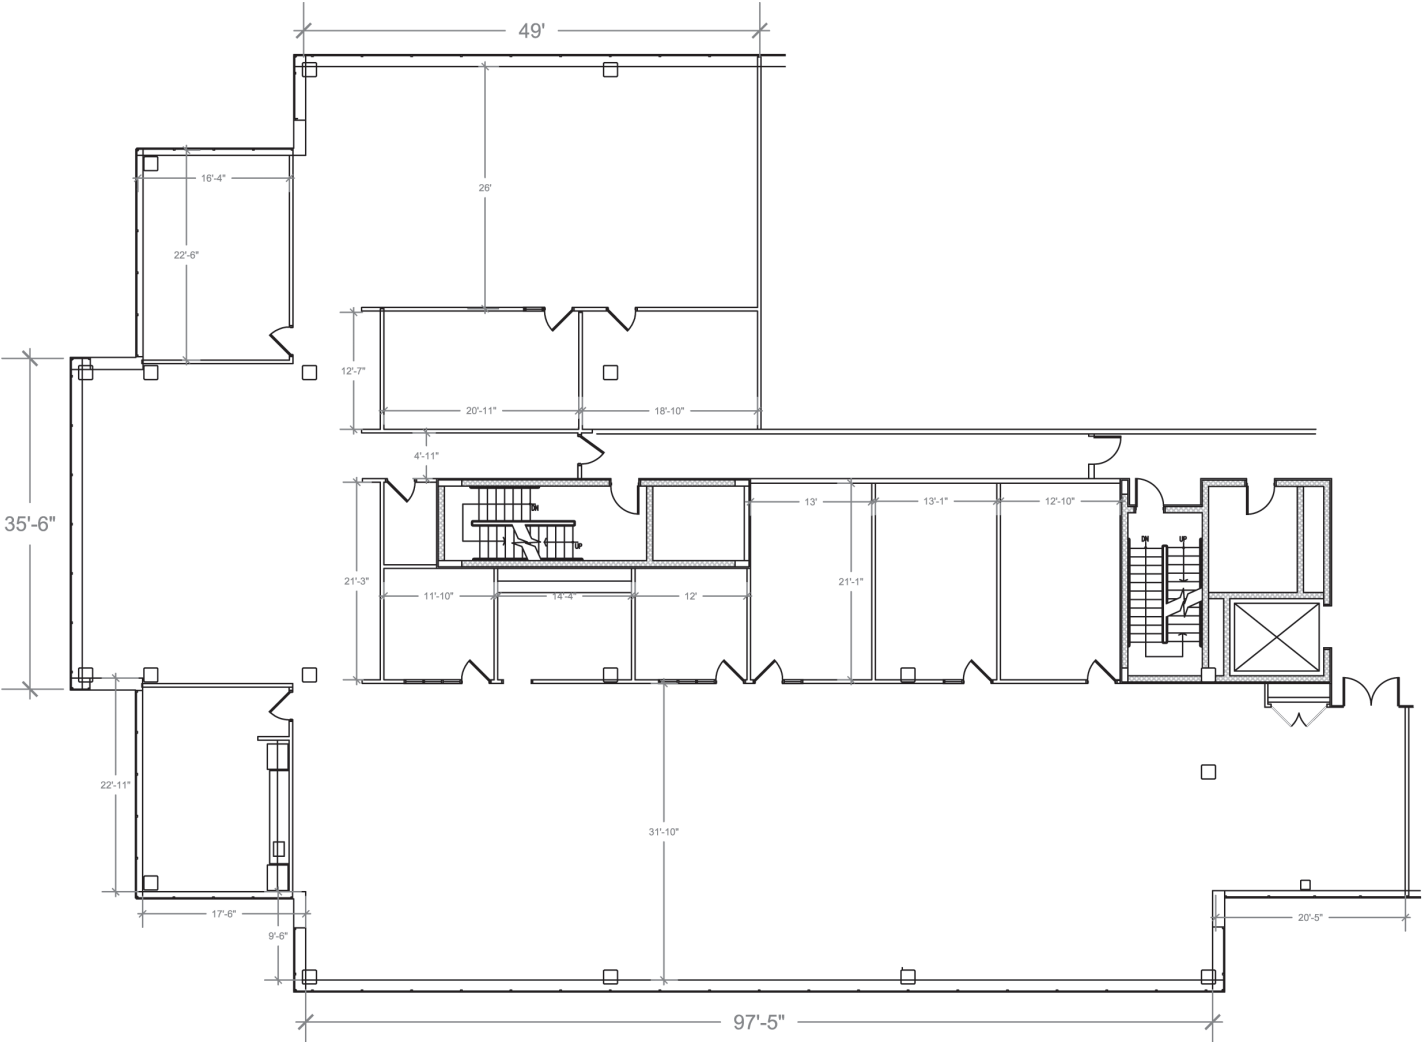

# Columbia Corporate Park 100

6011 University Boulevard  
Suites 430-460  
Ellicott City, MD 21043

Building Key Plan

Total SF Office Available  
10,195 RSF

Plan not to scale - this is not a construction document.