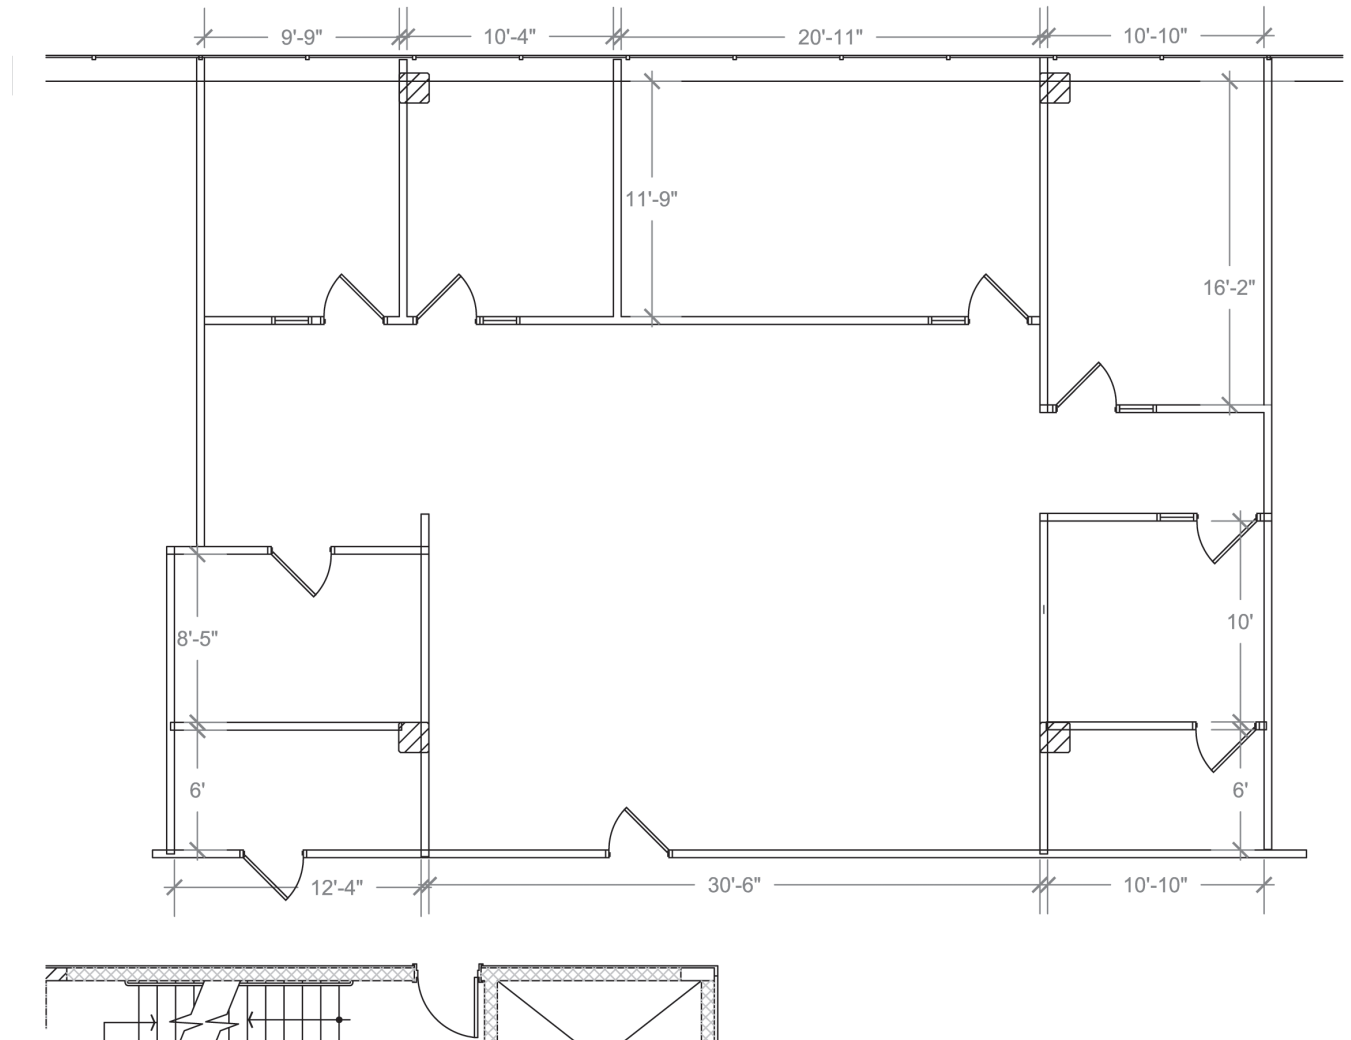

# Columbia Corporate Park

6031 University Boulevard  
Suite 235  
Ellicott City, MD 21043

Building Key Plan

Total SF Office Available  
2,384 RSF

Plan not to scale - this is not a construction document.