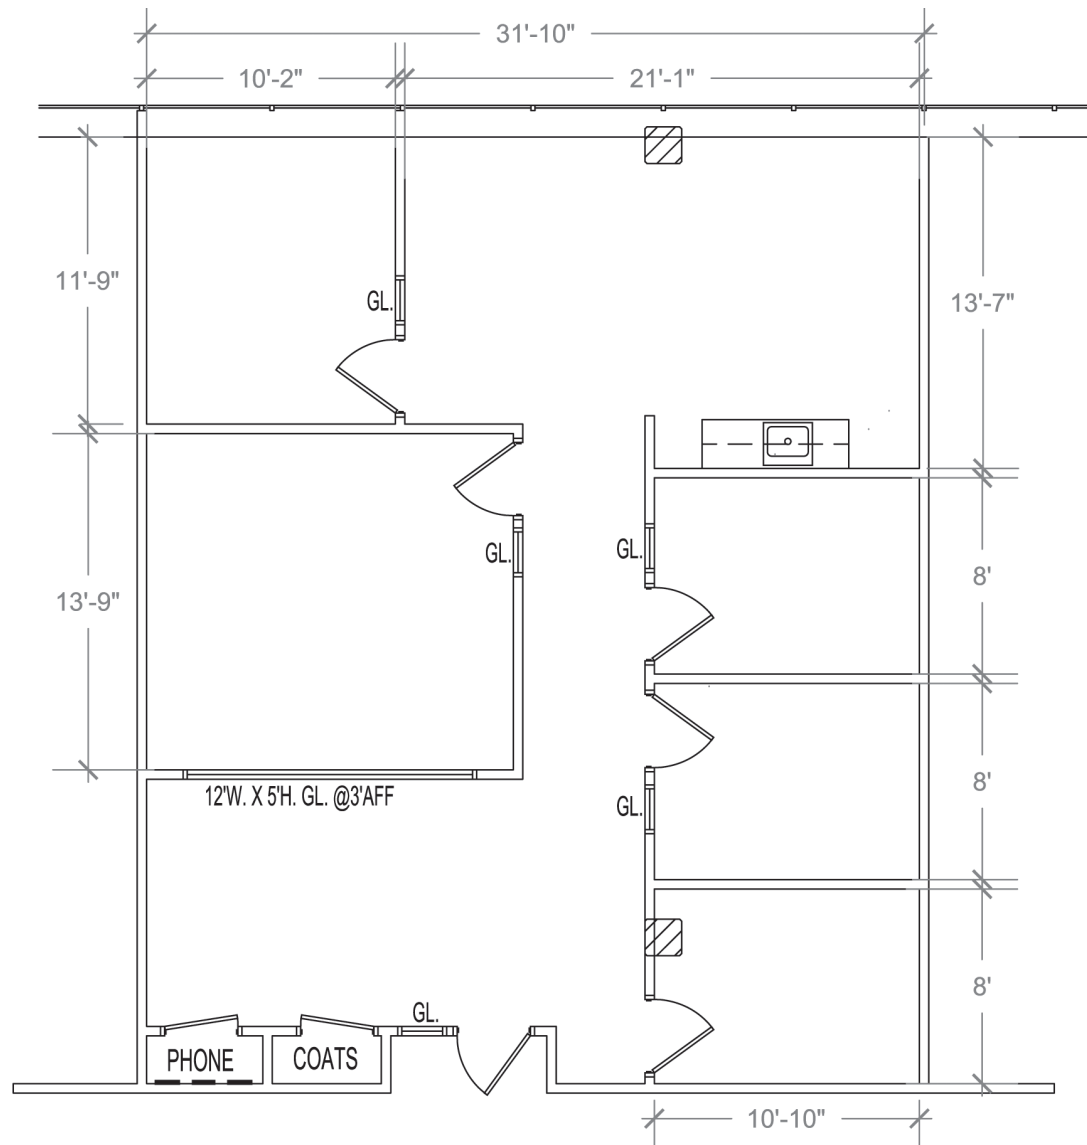

# Columbia Corporate Park

6031 University Boulevard  
Suite 245  
Ellicot City, MD 2103

Building Key Plan

Total SF Office Available  
1,430 RSF

Plan not to scale - this is not a construction document.