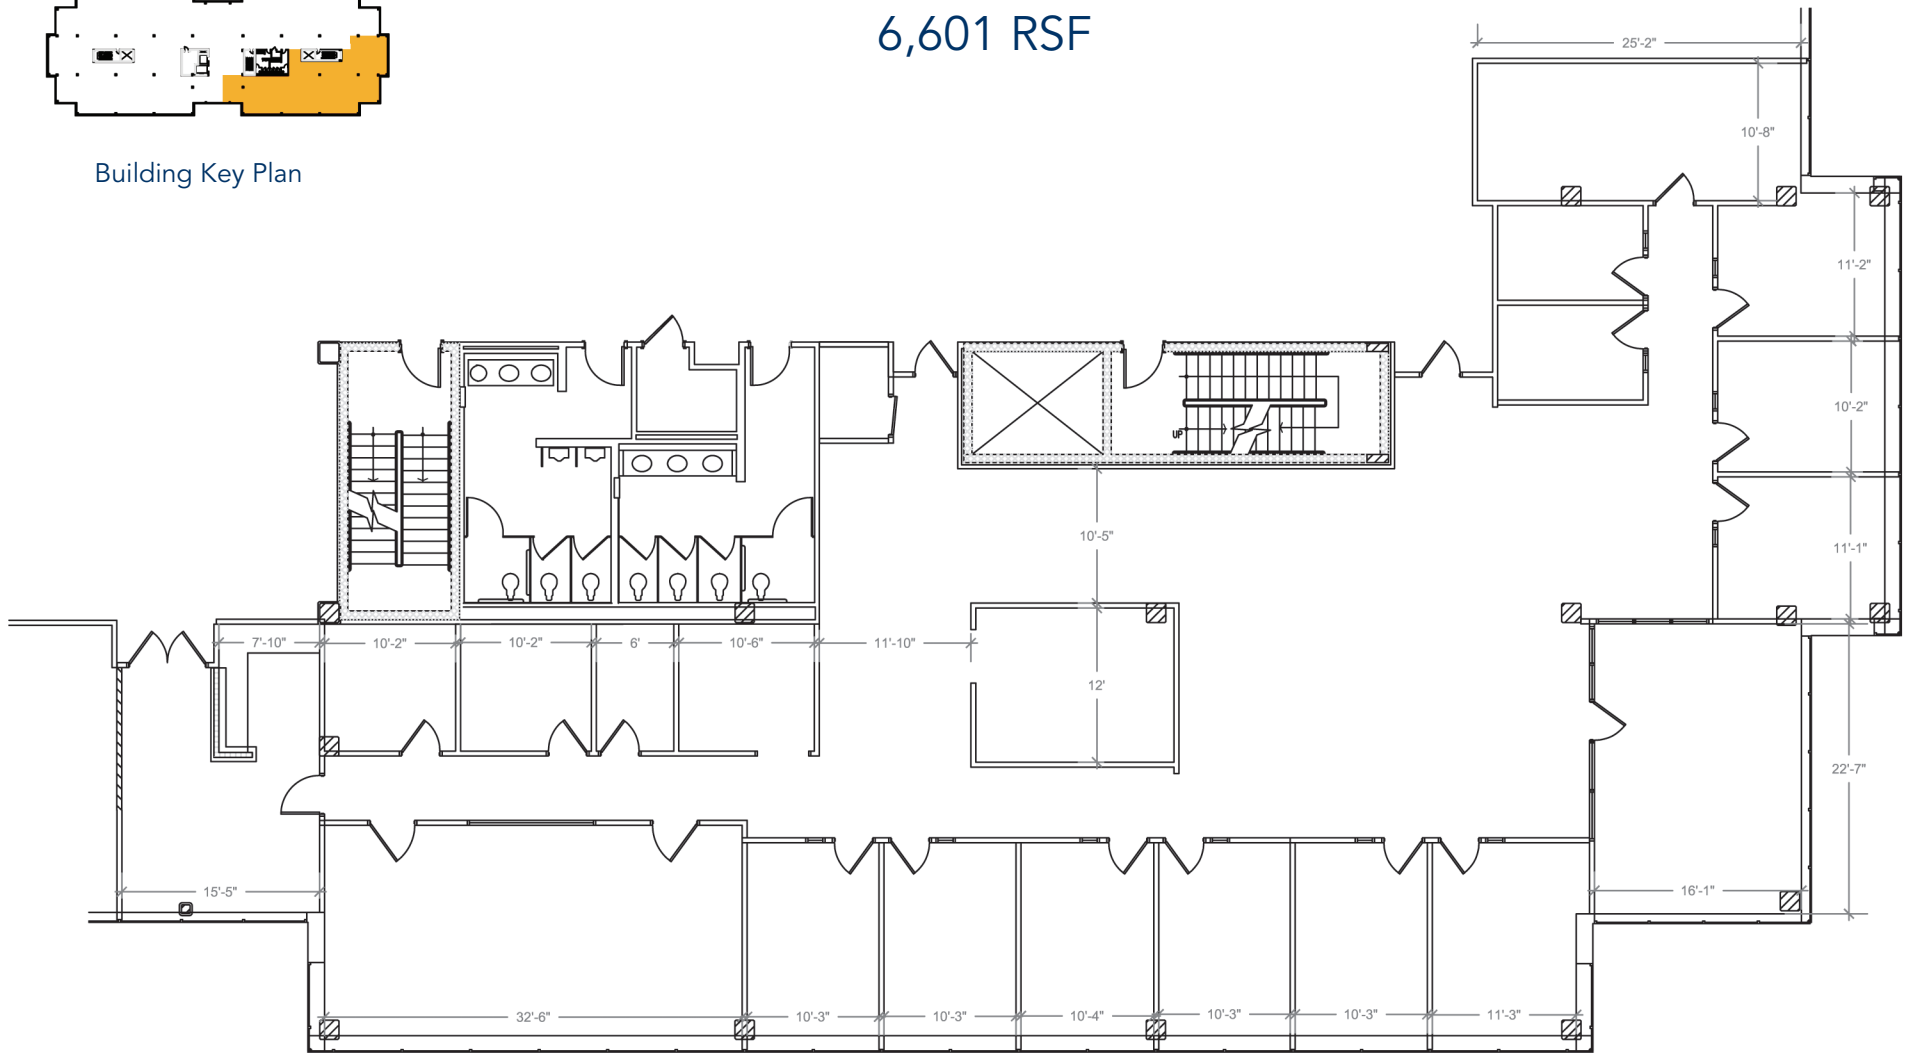

Columbia Corporate Park 100

6031 University Boulevard
Suite 290
Ellicott City, MD 21043

Total SF Office Available
6,601 RSF

Building Key Plan

Plan not to scale - this is not a construction document.