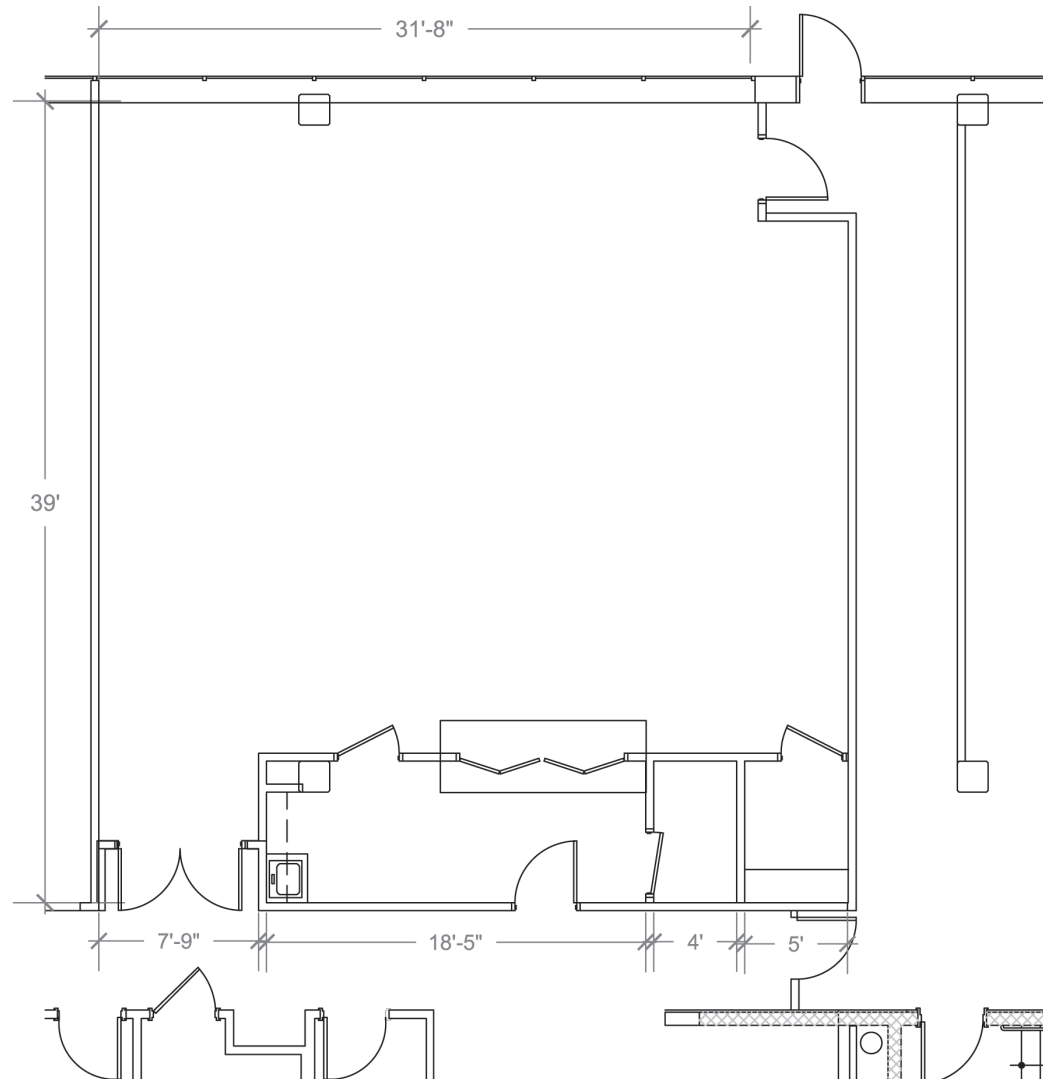

# Columbia Corporate Park 100

6031 University Boulevard  
Suite 160  
Ellicott City, MD 21043

Building Key Plan

Total SF Office Available  
1,608 RSF

*Plan not to scale - this is not a construction document.*