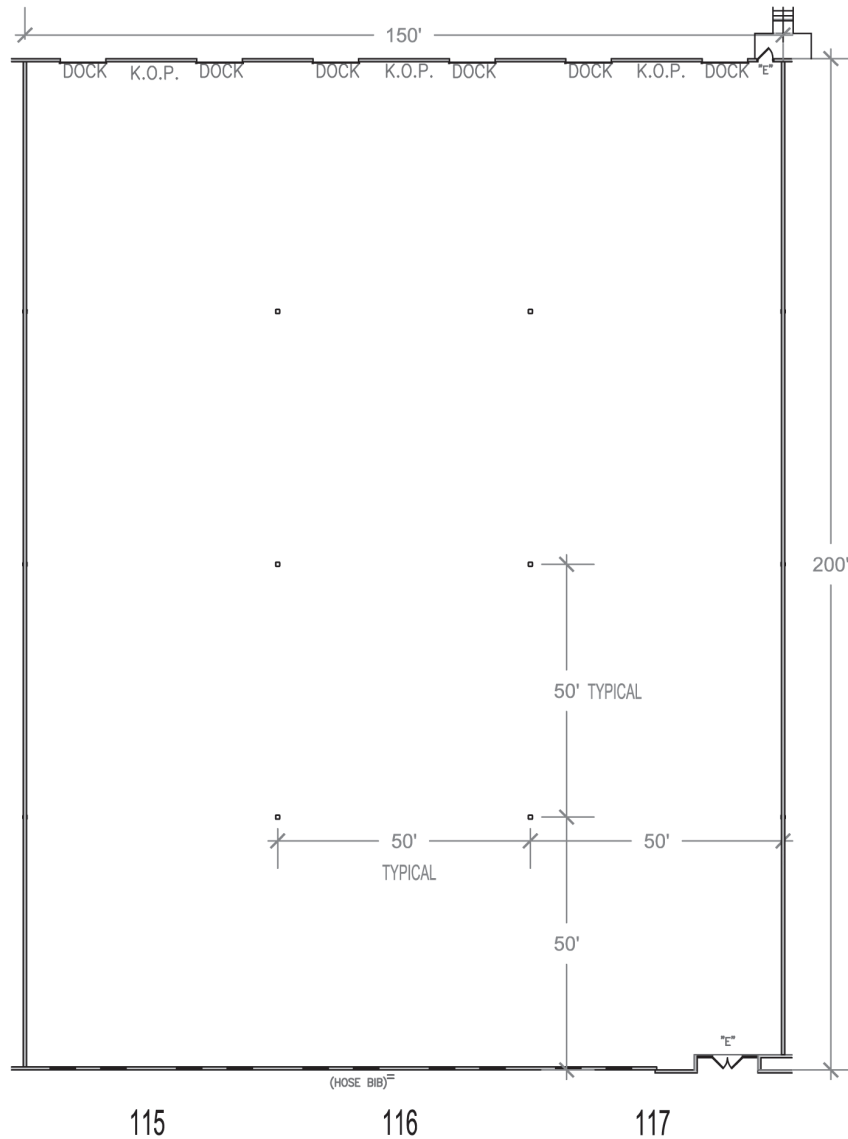

4711 Hollins Ferry

4711 Hollins Ferry Road
Suites 115-117
Baltimore, MD 21227

Building Key Plan

Total Warehouse Available

30,149 RSF

Plan not to scale - this is not a construction document.