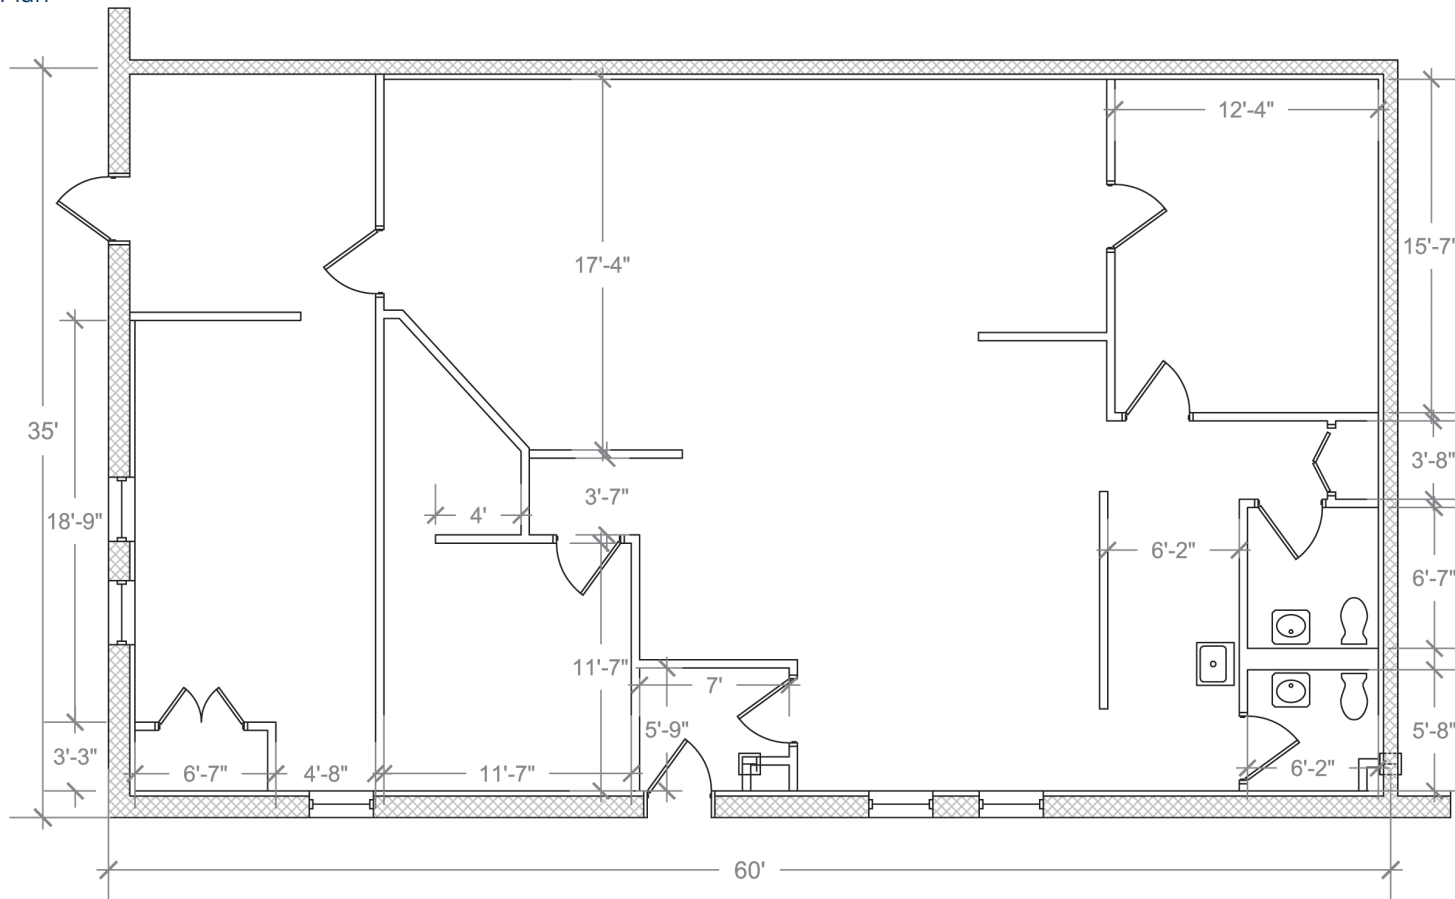

Hammonds North

825 Hammonds Ferry Road
Suite A (Rear)
Linthicum, MD 21090

Building Key Plan

Total SF Office Available
2,100 RSF

Plan not to scale - this is not a construction document.