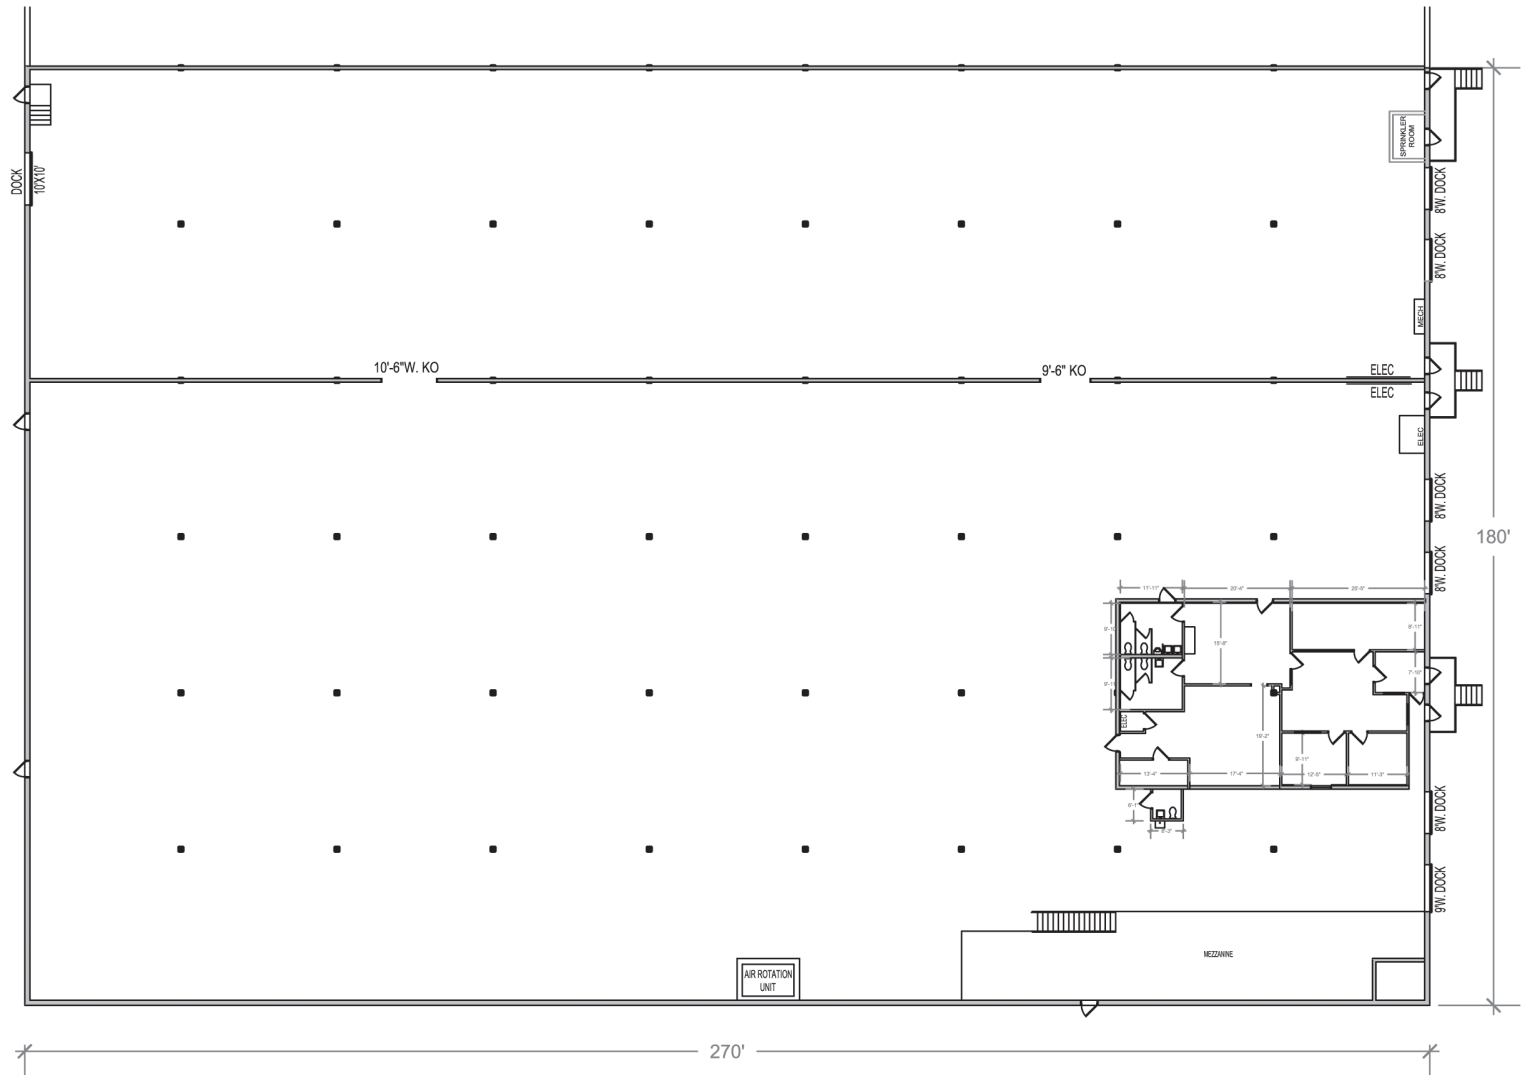

Baltimore Commons

7465 Candlewood Road
Suites A-F
Hanover, MD 21076

Building Key Plan

Total SF Available
48,600 SF

Office - 2,118 SF
Warehouse - 46,482 SF

Plan not to scale - this is not a construction document.