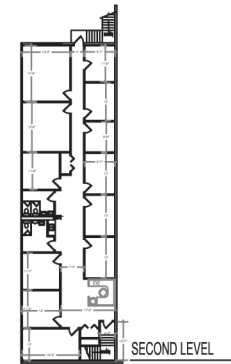

Nursery

719 Hammonds Ferry Road
Suites A-S
Linthicum, MD 21090

Total SF Available - 101,500 SF

Office - 15,150 SF
Warehouse - 86,350 SF

Building Key Plan

Plan not to scale - this is not a construction document.