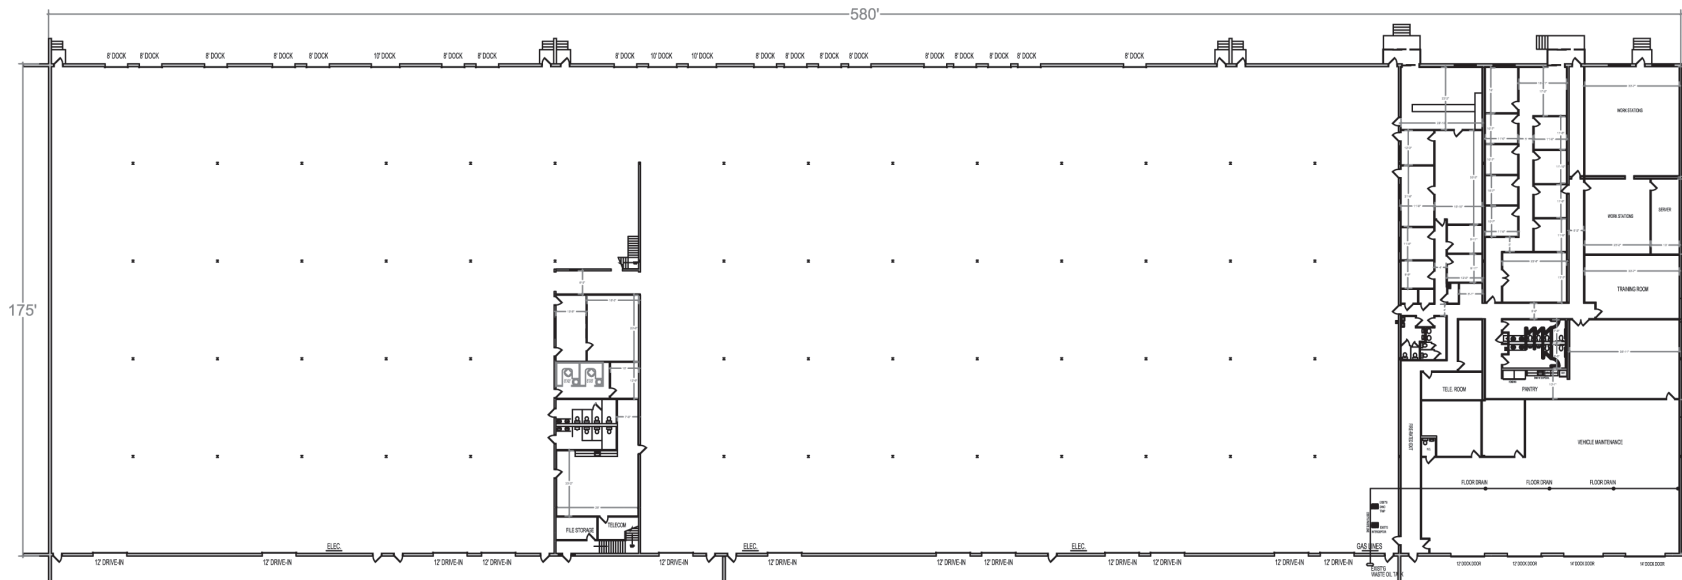

Nursery

719 Hammonds Ferry Road
Suites A-S
Linthicum, MD 21090

Total SF Available - 101,500 SF

Office - 15,150 SF
Warehouse - 86,350 SF

Building Key Plan

Plan not to scale - this is not a construction document.