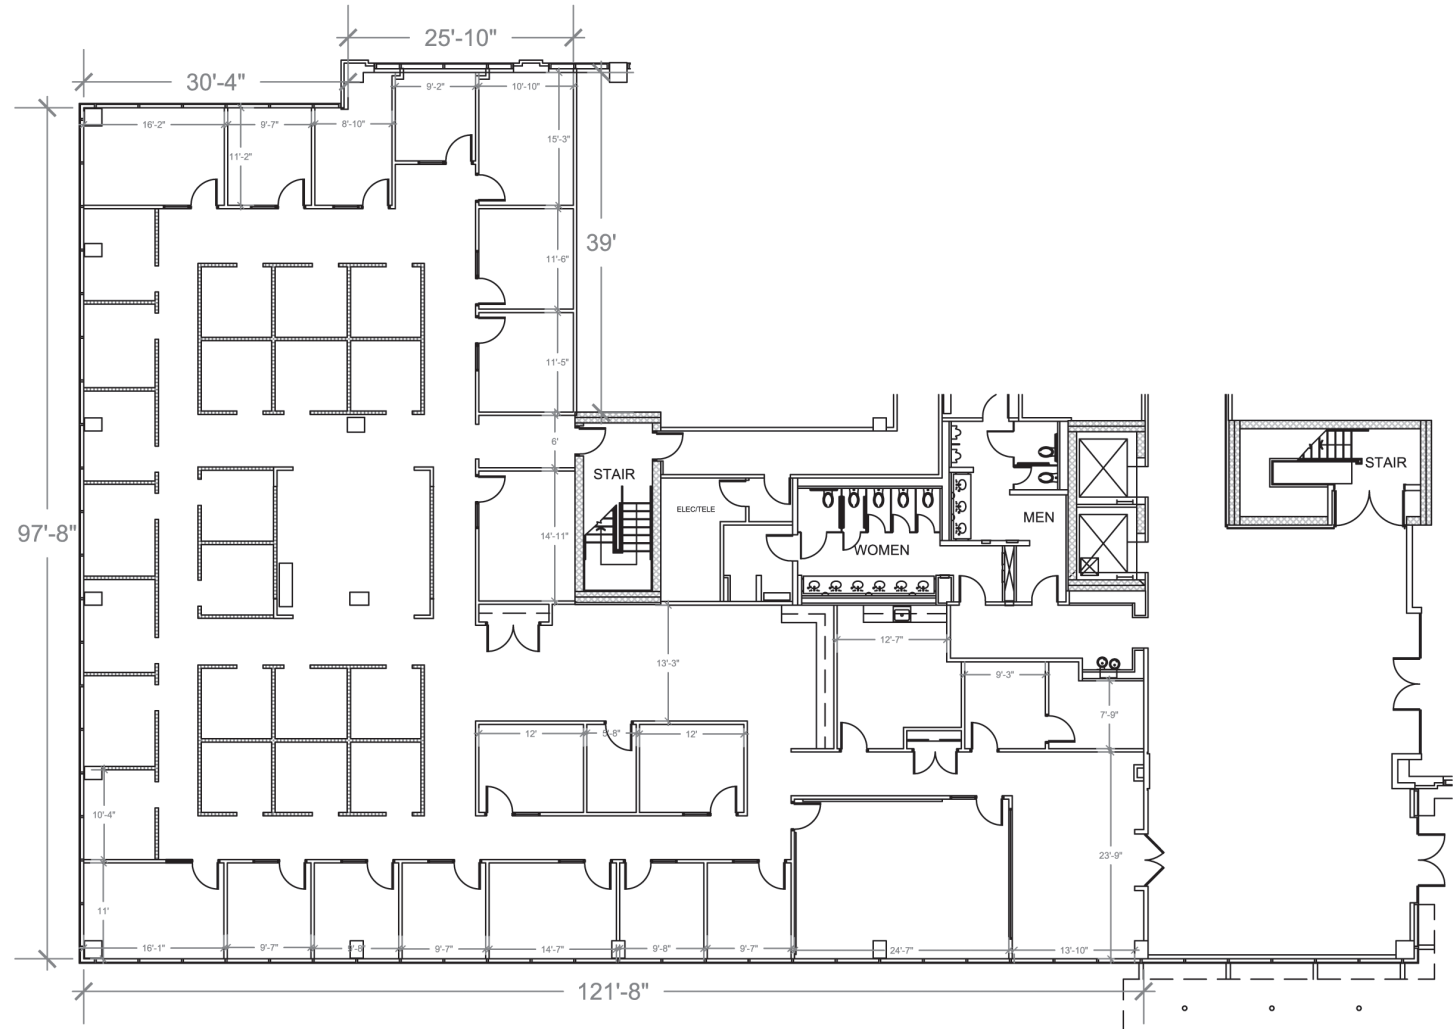

bwtech@UMBC

5523 Research Park Drive
Suite 110
Catonsville, MD 21228

Building Key Plan

Total SF Office Available
9,351 RSF

Plan not to scale - this is not a construction document.