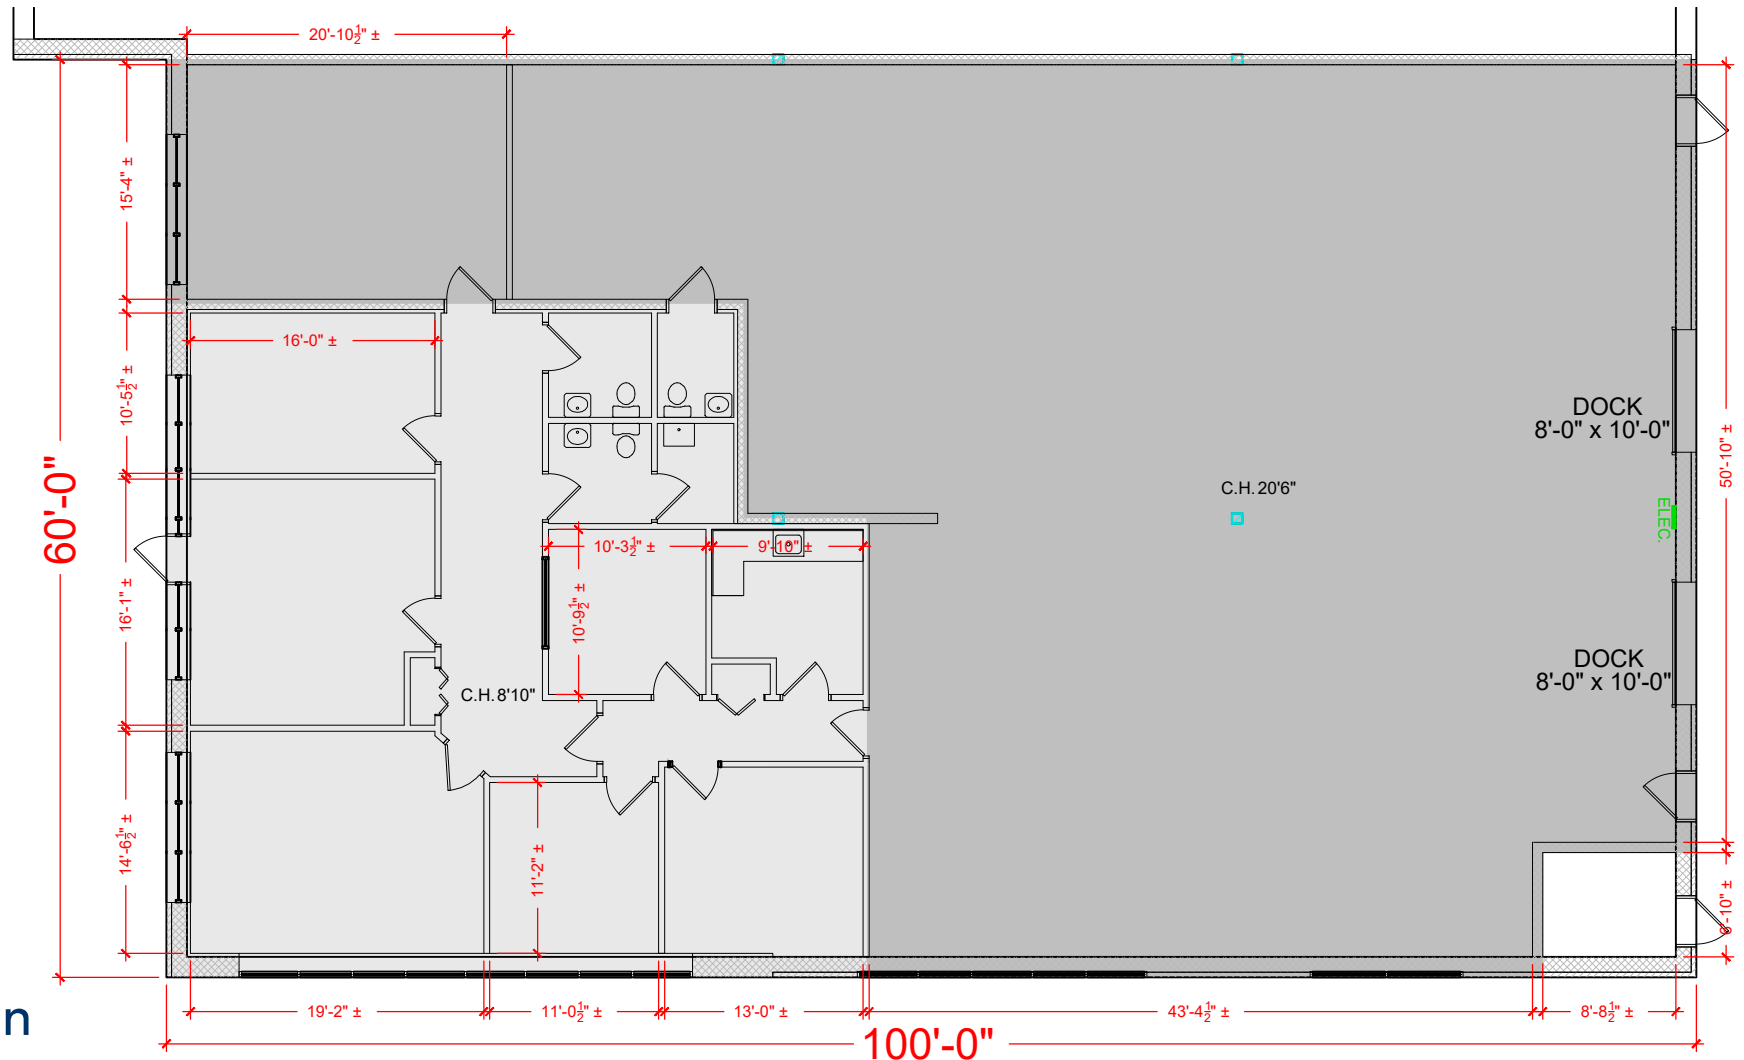

TOTAL SF AVAILABLE - 5,912 SF

OFFICE - 1,812 SF

WAREHOUSE - 4,106 SF

[Click to access 3D model](#)

Key Plan

Floor Plan