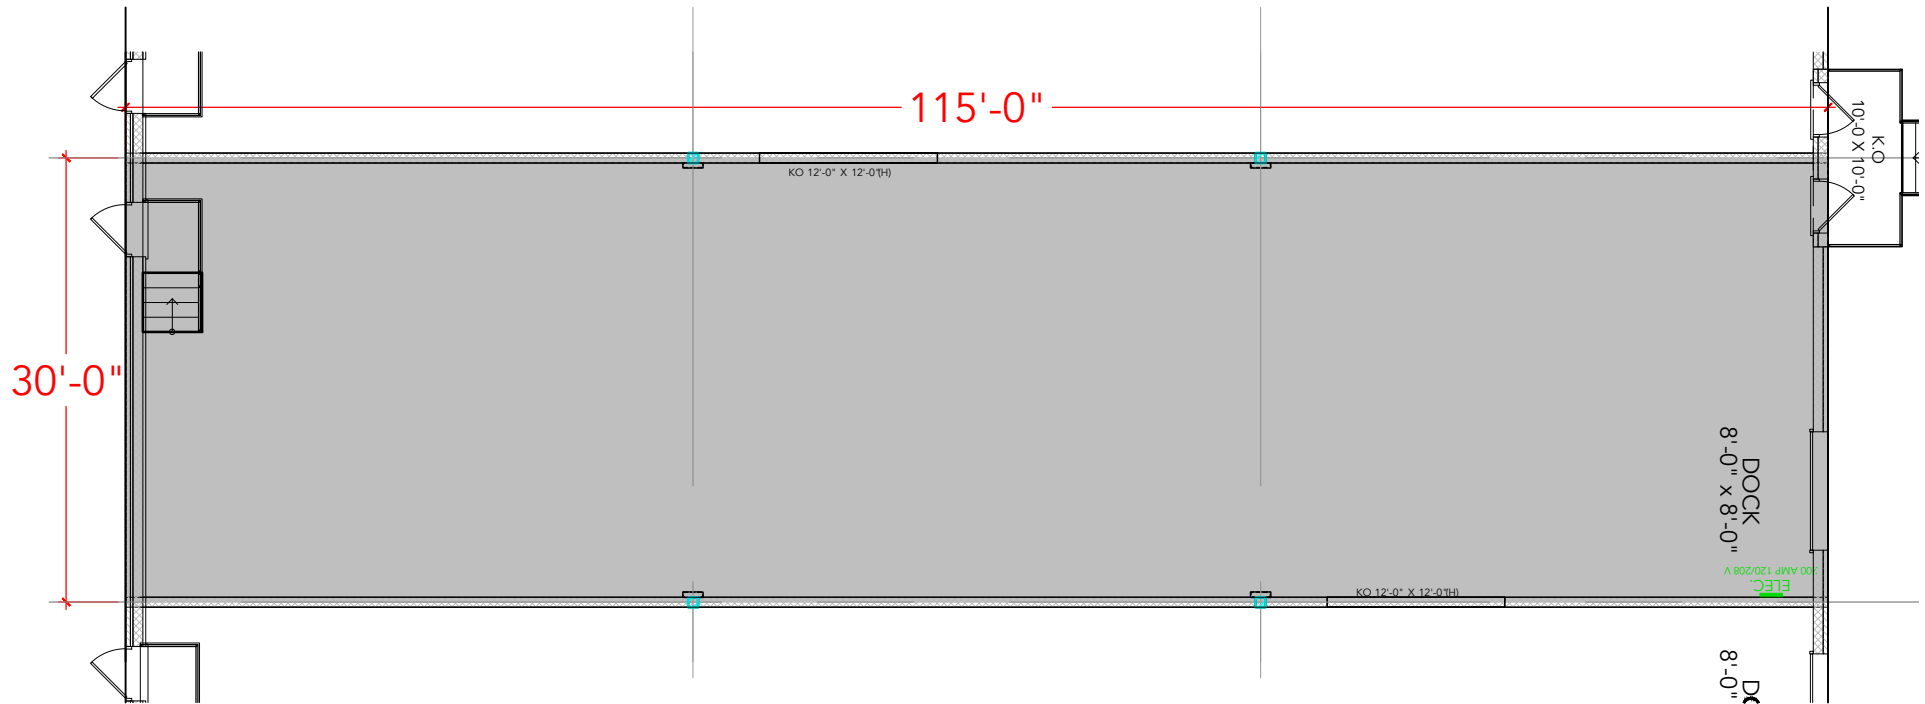

TOTAL SF AVAILABLE - 3,450 SF

OFFICE - 0,000 SF

WAREHOUSE SF - 3,450 SF

[Click to access 3D model](#)

Key Plan

Floor Plan