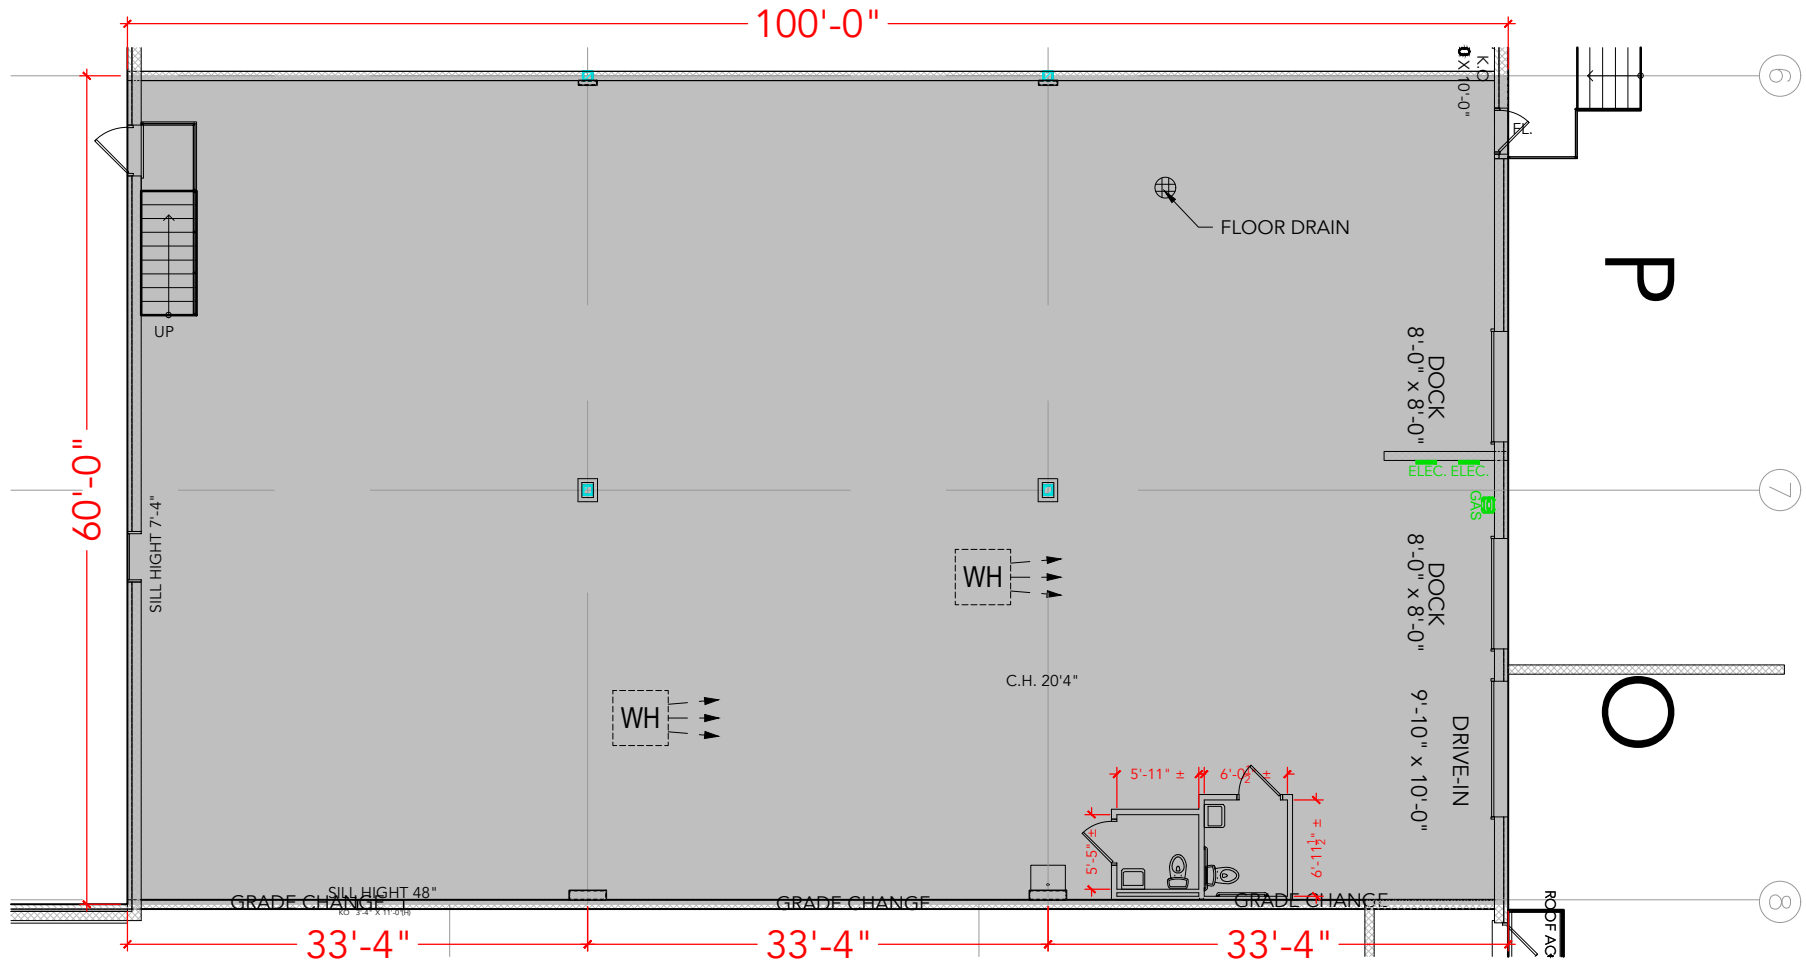

TOTAL SF AVAILABLE - 6,000 SF

OFFICE - 0,000 SF

WAREHOUSE - 6,000 SF

[Click to access 3D model](#)

Key Plan

Floor Plan