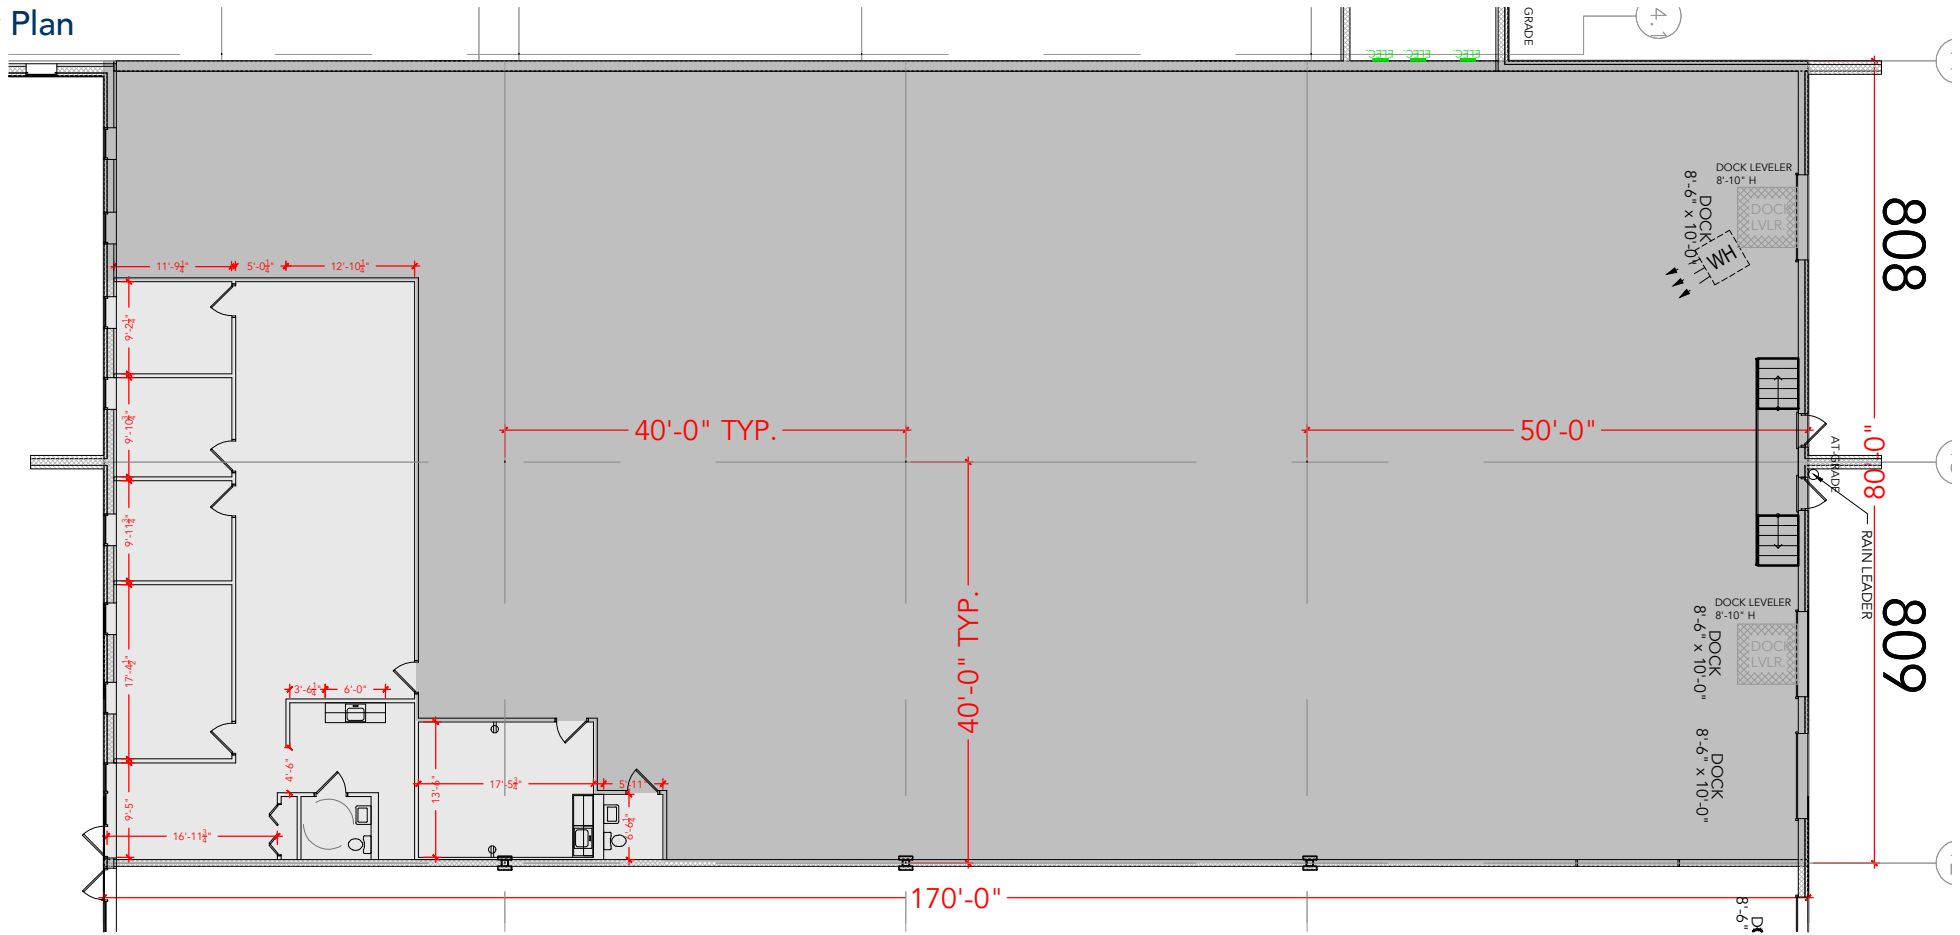

TOTAL SF AVAILABLE - 13,600 SF

OFFICE - 2,119 SF

WAREHOUSE - 11,481 SF

[Click to access 3D model](#)

Key Plan

Floor Plan