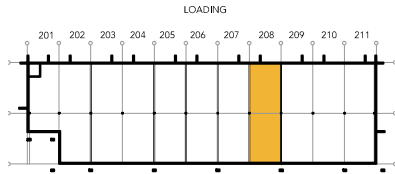

**TOTAL SF AVAILABLE - 2,000 SF**

OFFICE - 2,000 SF

WAREHOUSE - 0,000 SF

[Click to access 3D model](#)

Key Plan

Floor Plan