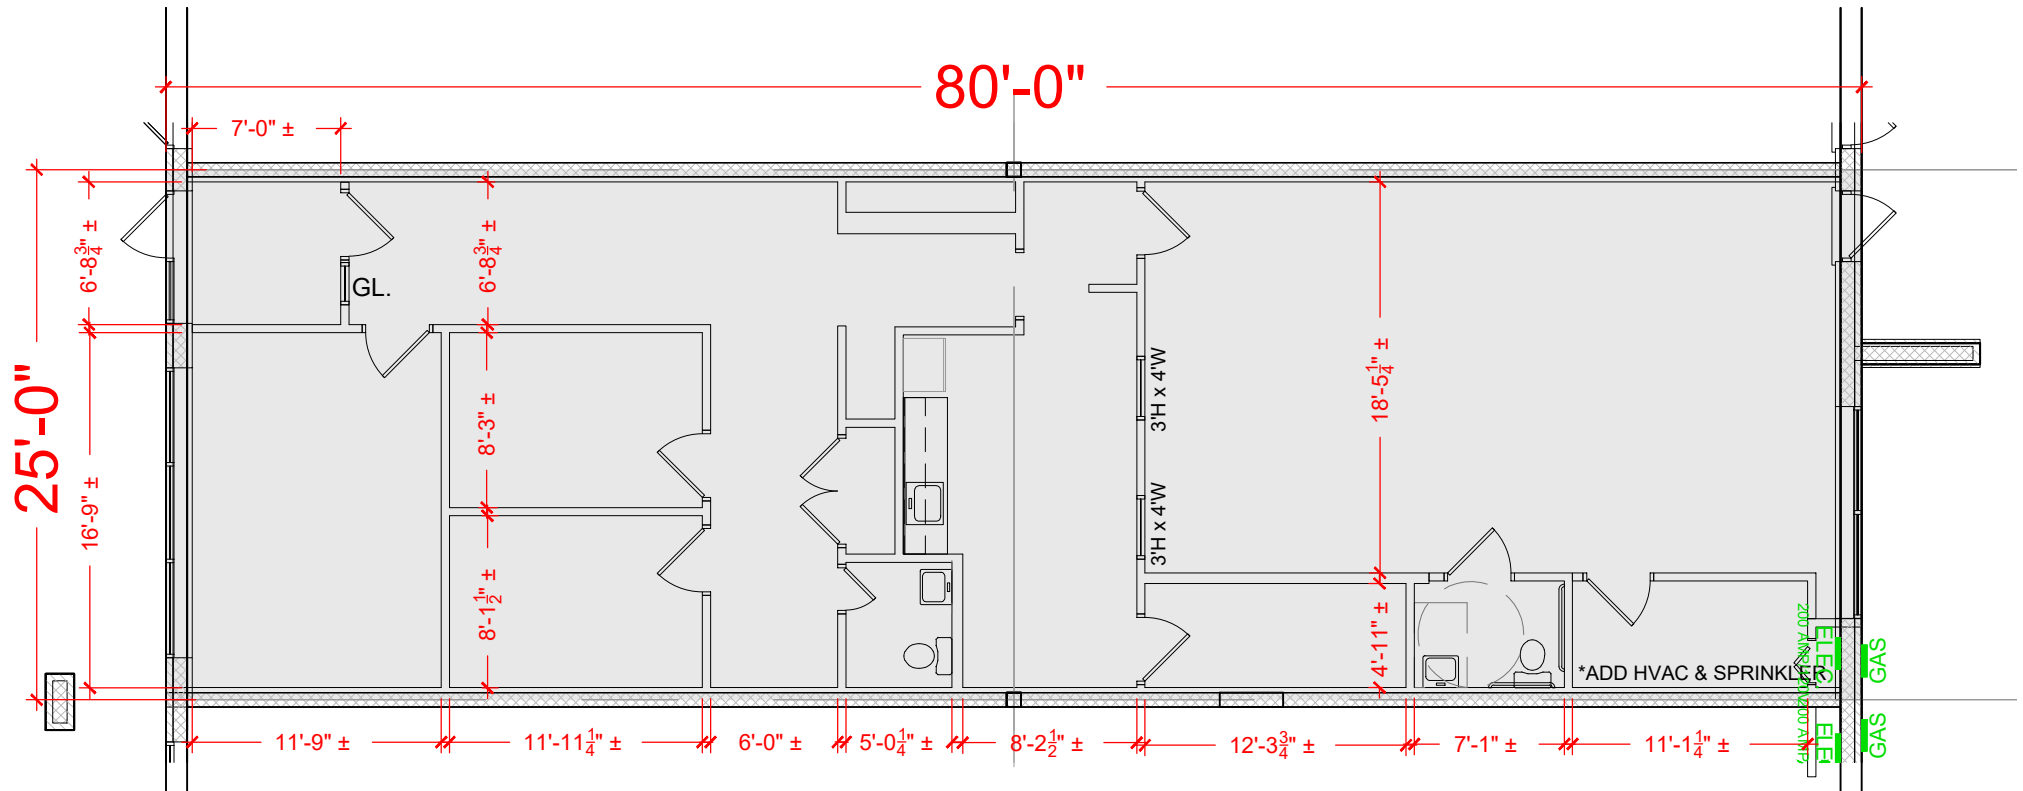

**TOTAL SF AVAILABLE - 2,000 SF**

OFFICE - 2,000 SF

WAREHOUSE - 0,000 SF

[Click to access 3D model](#)

Key Plan

Floor Plan