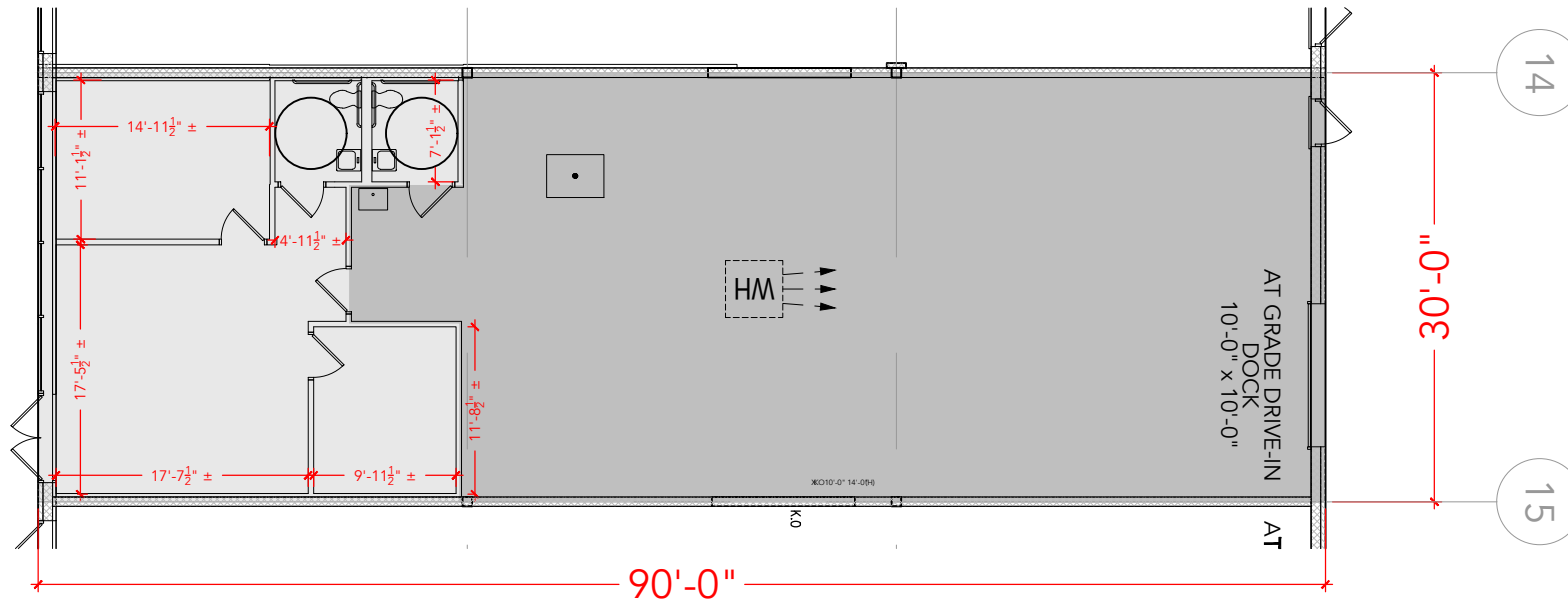

TOTAL SF AVAILABLE -2,700 SF

OFFICE - 808 SF

WAREHOUSE SF - 1,892 SF

[Click to access 3D model](#)

Key Plan

614

Floor Plan