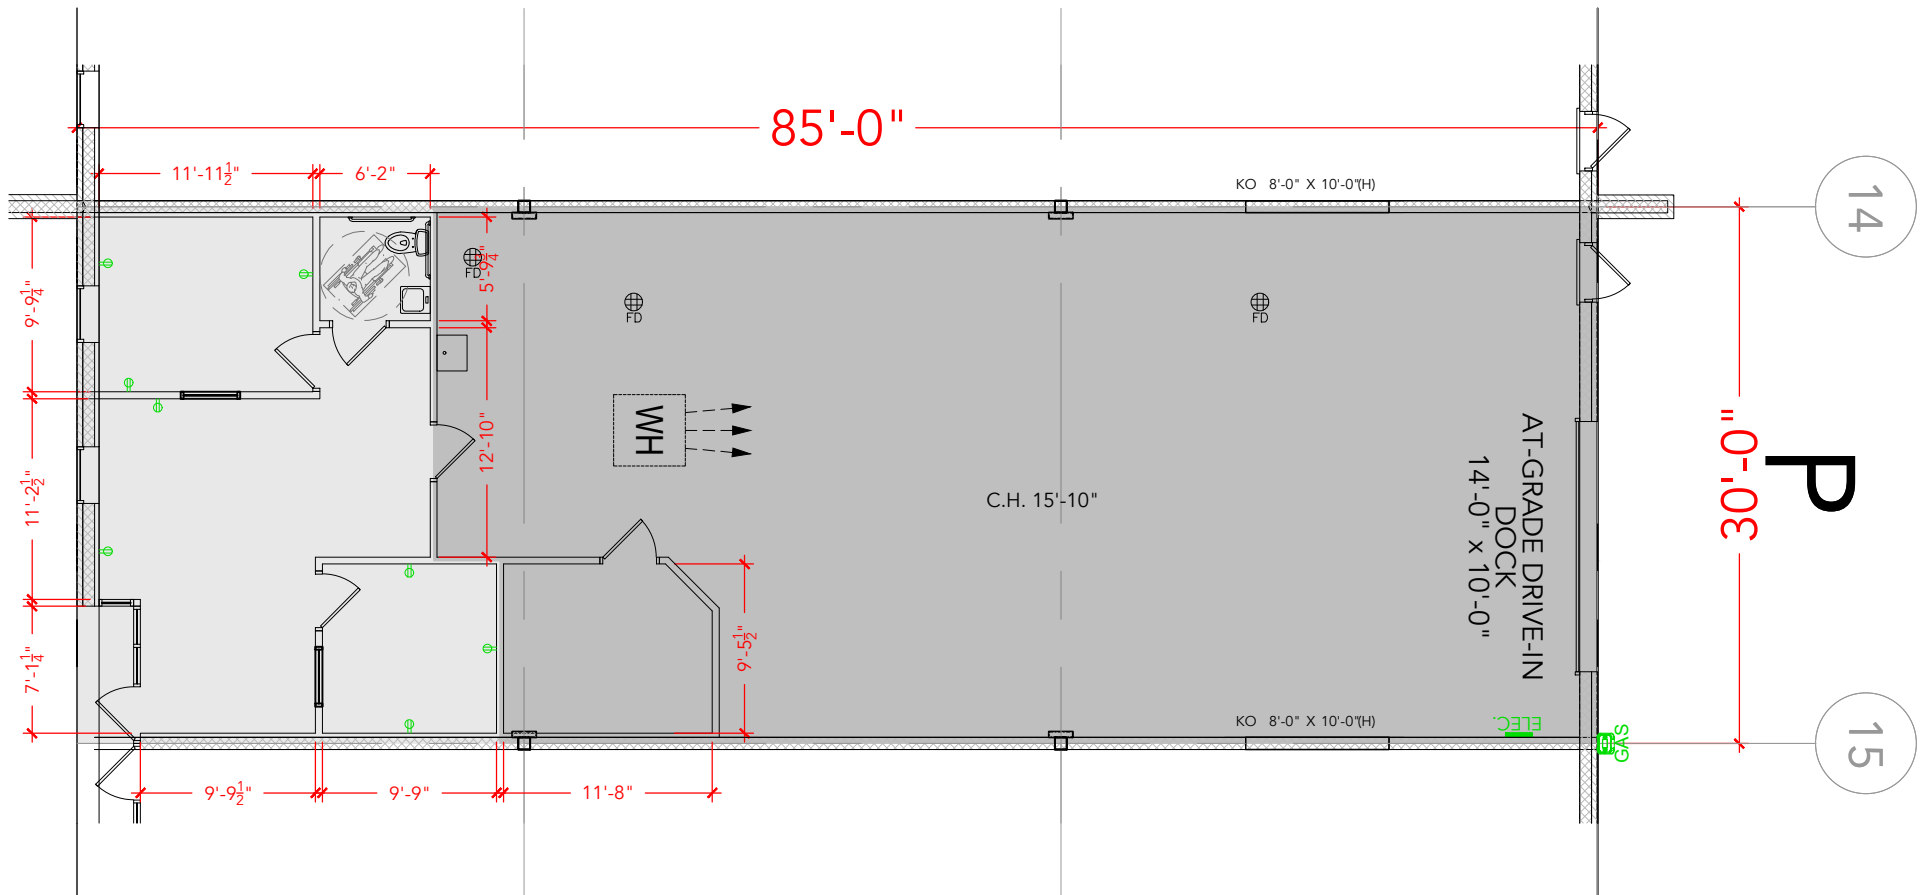

TOTAL SF AVAILABLE - 2,550 SF

OFFICE - 636 SF
WAREHOUSE - 1,914 SF

[Click to access 3D model](#)

Key Plan

Floor Plan