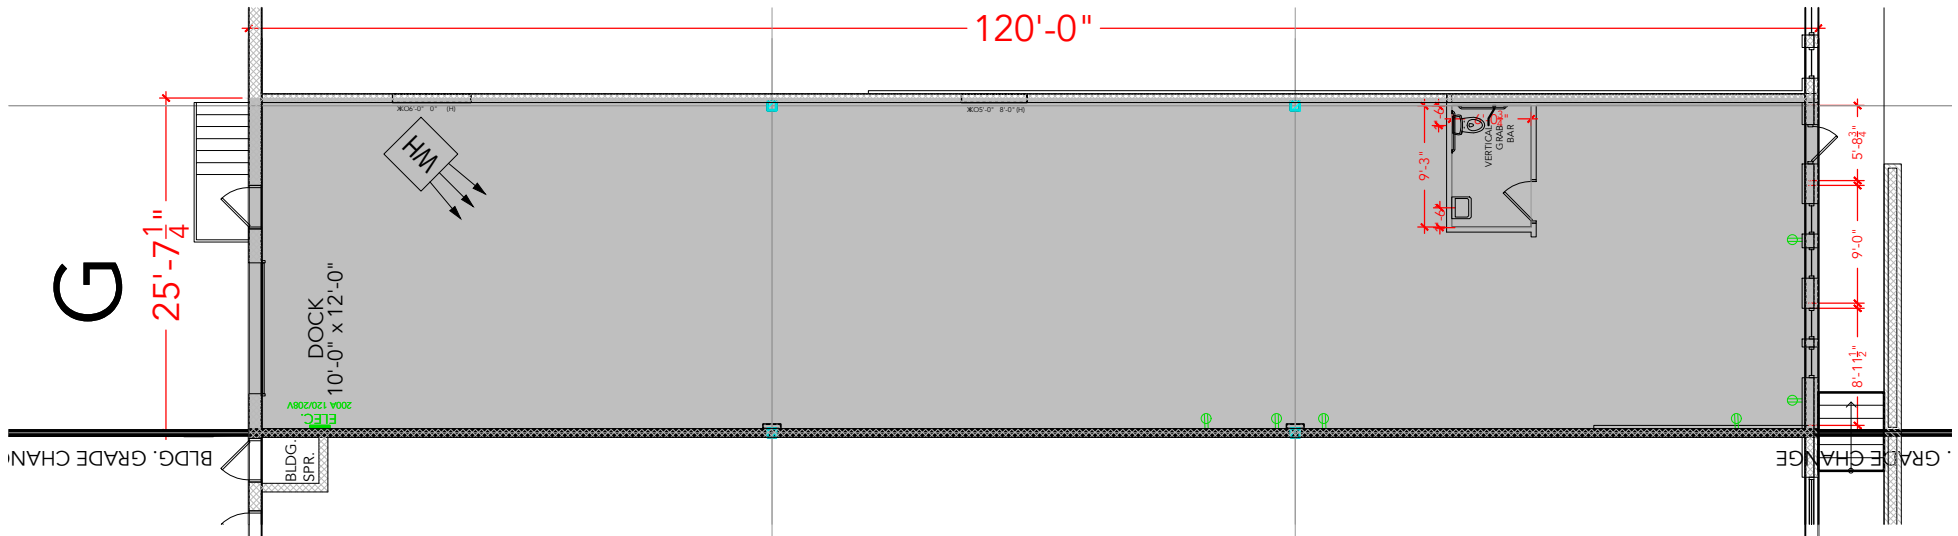

TOTAL SF AVAILABLE - 3,072 SF

OFFICE - 0,000 SF

WAREHOUSE - 3,072 SF

[Click to access 3D model](#)

Key Plan

Floor Plan