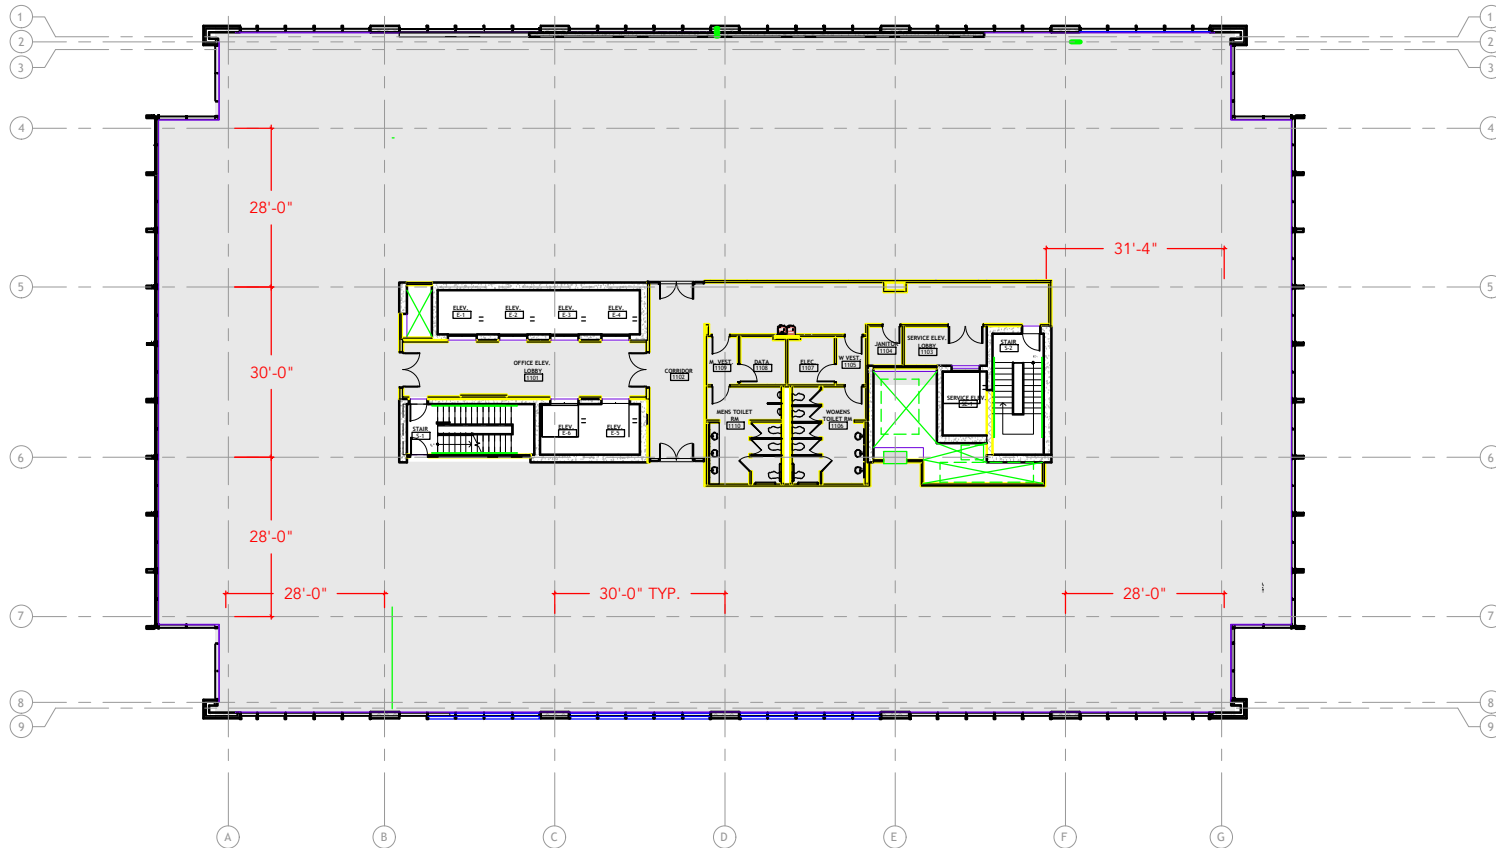

MULTI TENANT 22,135 RSF(12%)
SINGLE FLOOR USER 23,934 RSF(9%)

[Click to access 3D model](#)

SINGLE FLOOR USER
SUITE TBD (LEVEL 11-18)
LEVEL 11-18
22,135 RSF(9%)

Floor Plan