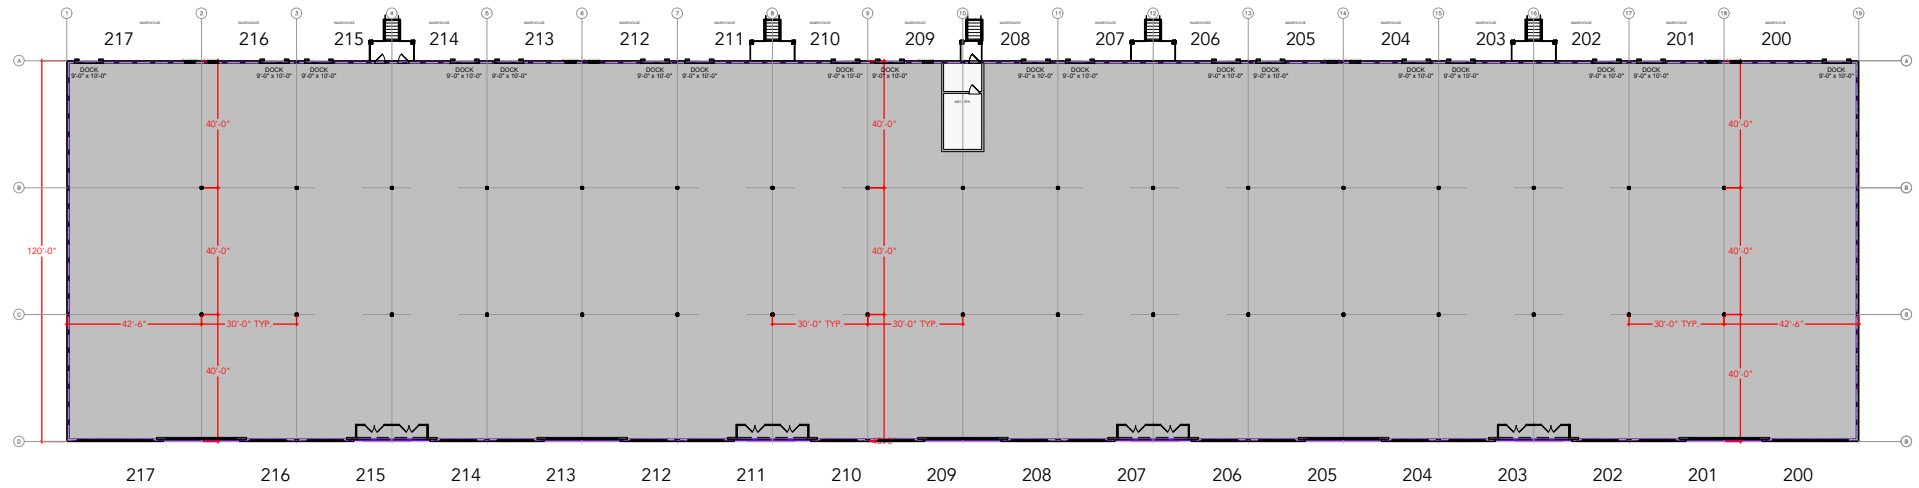

TOTAL SF AVAILABLE - 67,800 SF

OFFICE - 0,000 SF
WAREHOUSE - 67,800 SF

[Click to access 3D model](#)

Key Plan

Floor Plan