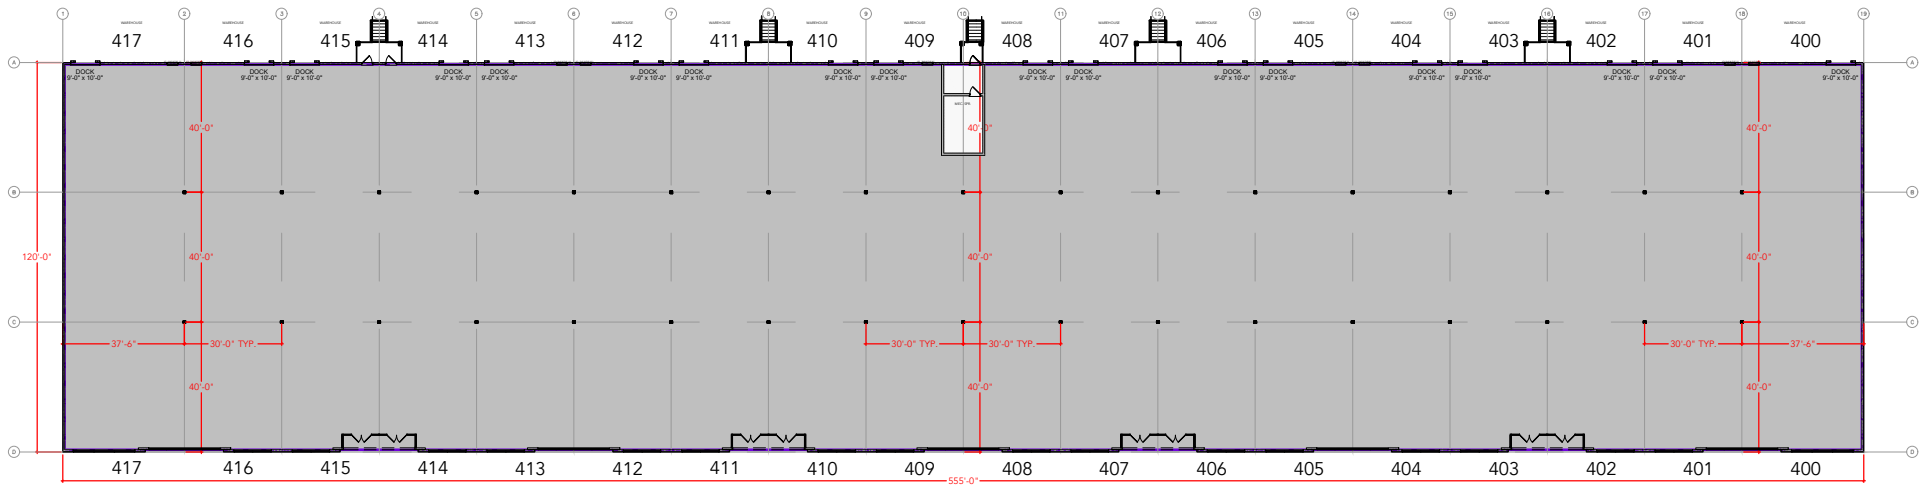

TOTAL SF AVAILABLE - 66,600 SF

OFFICE - 0,000 SF
WAREHOUSE - 66,600 SF

[Click to access 3D model](#)

Key Plan

Floor Plan