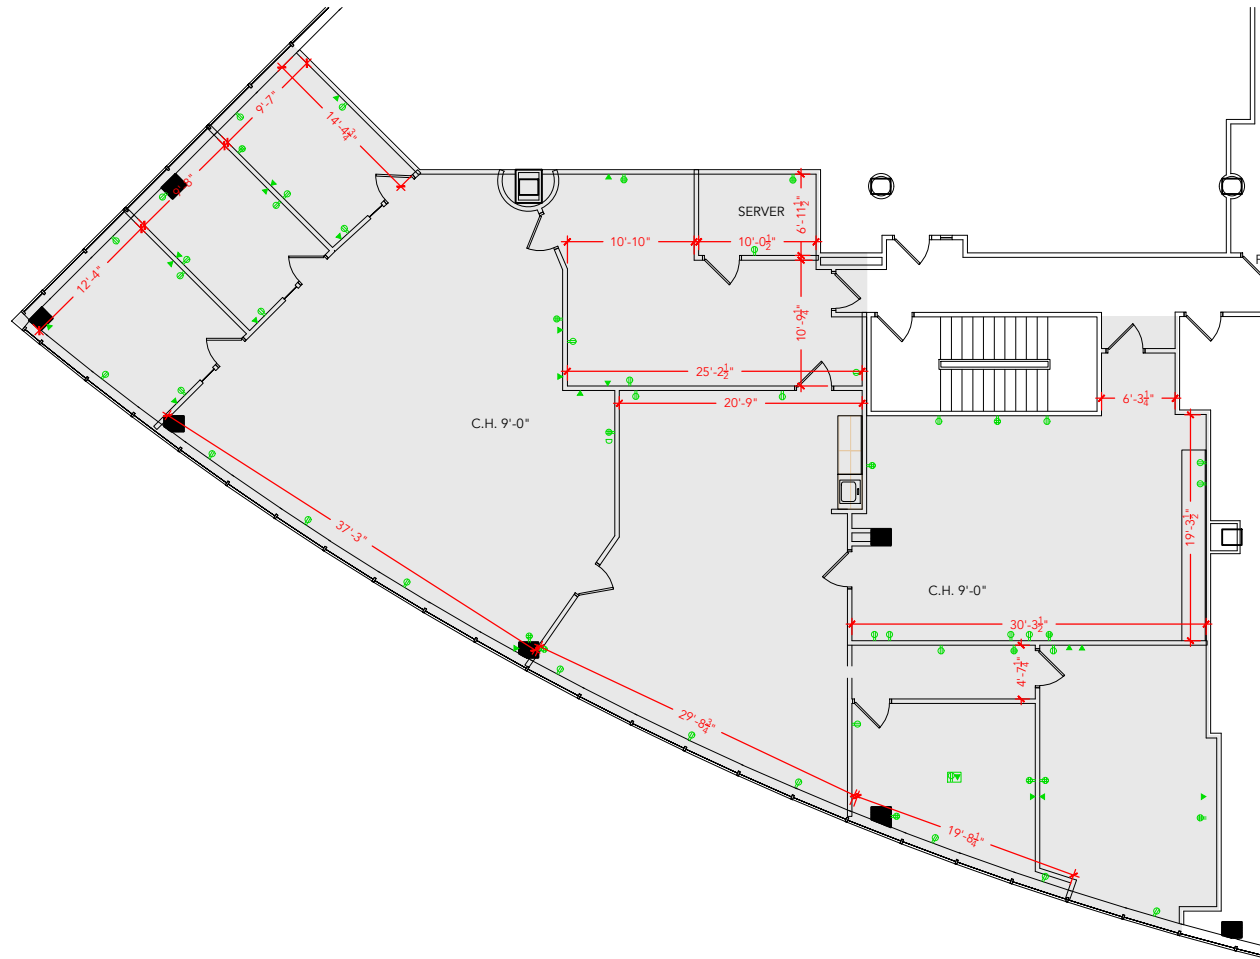

TOTAL SF AVAILABLE - 4,579 RSF(16%)

Key Plan

[Click to access 3D model](#)

Floor Plan