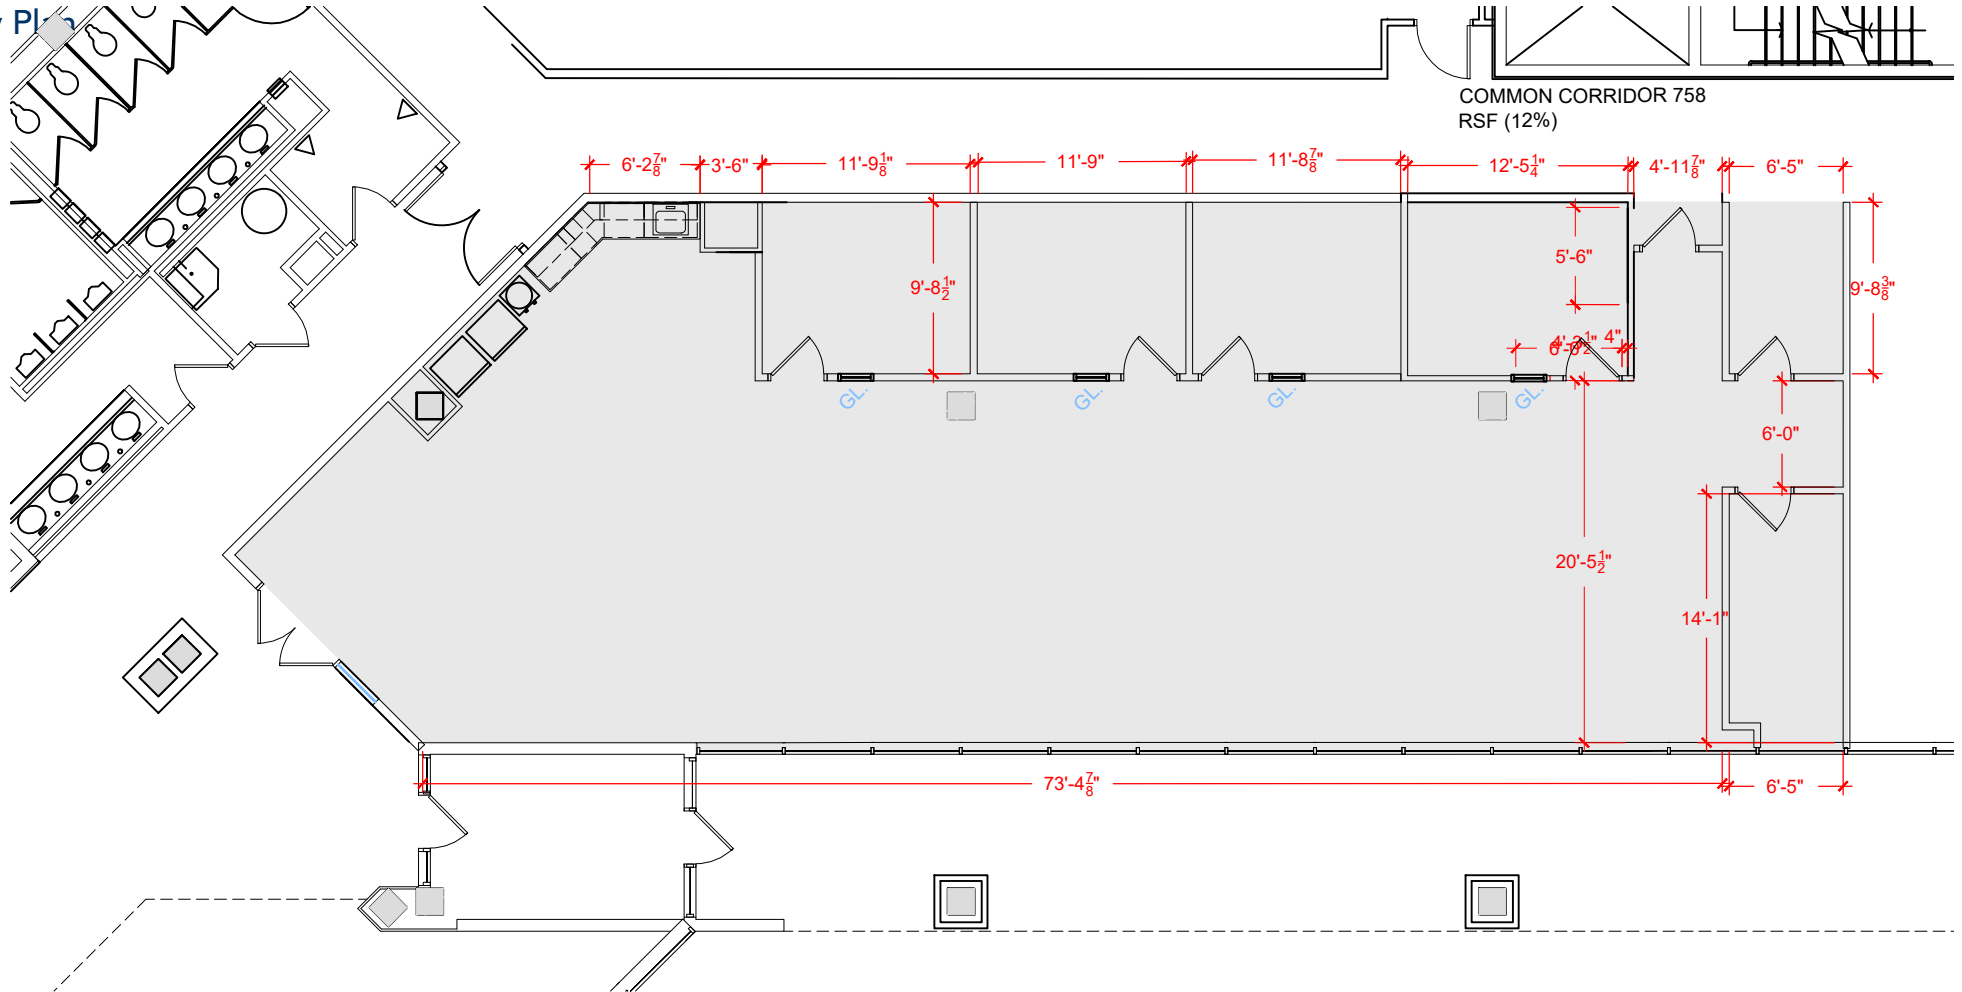

TOTAL SF AVAILABLE - 2,972 RSF(16%)

[Click to access 3D model](#)

Key Plan

Floor Plan