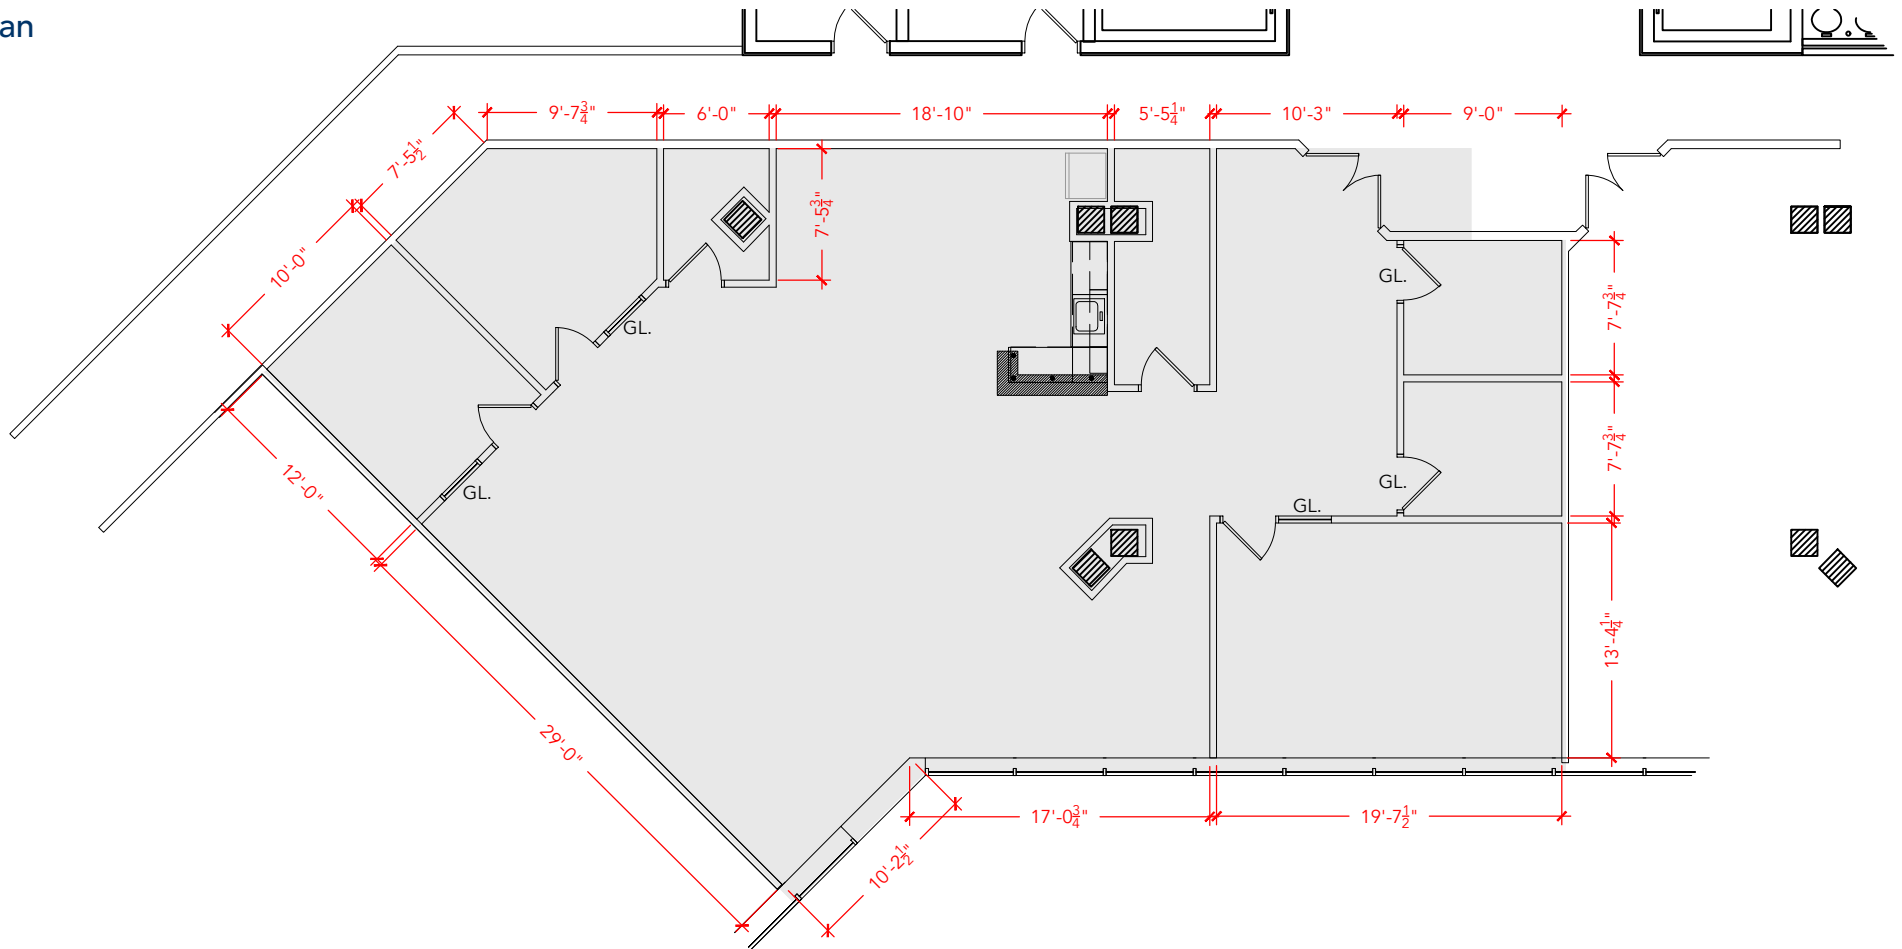

TOTAL SF AVAILABLE - 2,676 RSF (16%)

Key Plan

[Click to access 3D model](#)

## Floor Plan